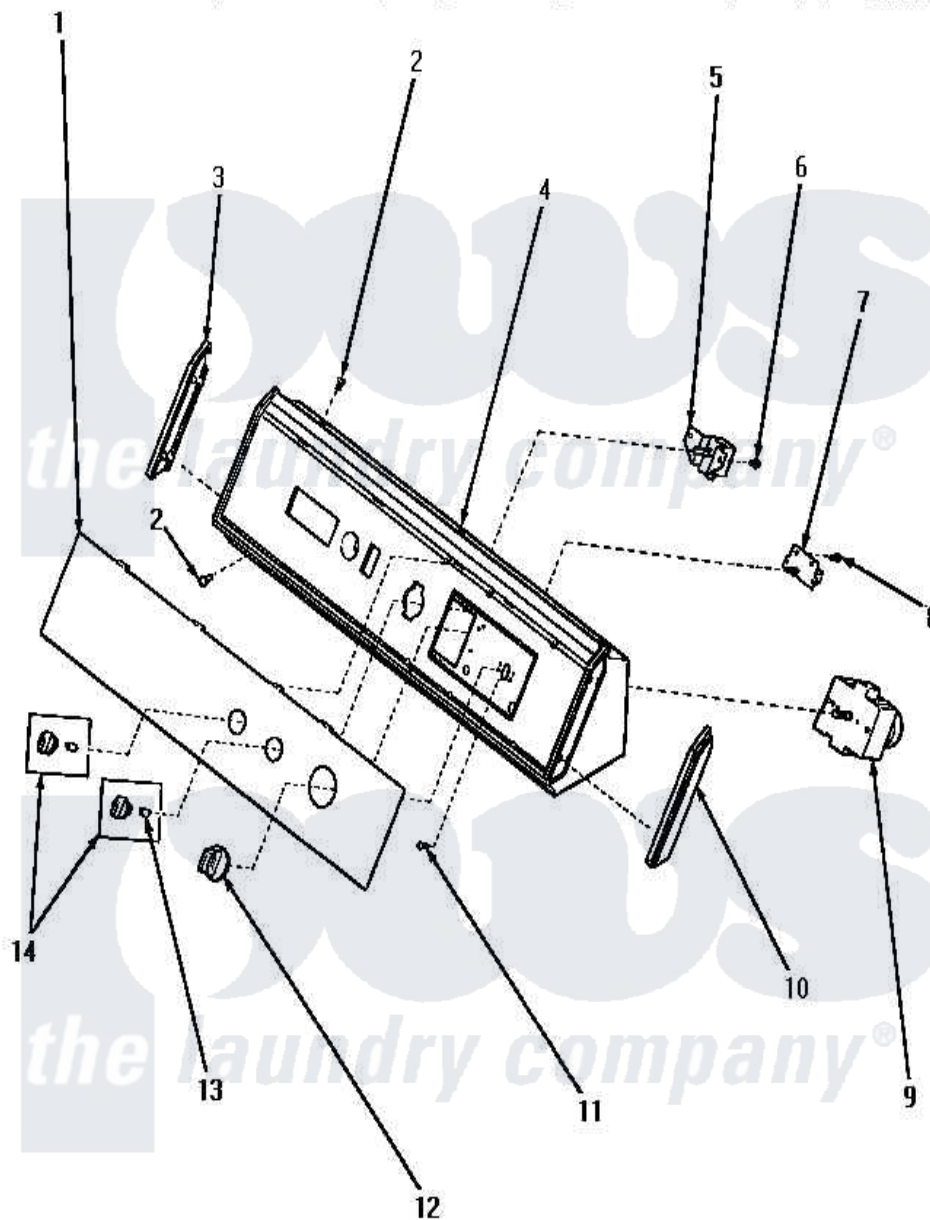

Amana KE6533 05 - GRAPHICS PANEL, CONTROL HOOD & CONTROLS

Amana [Residential Amana KE6533 Washer Parts](#) Parts Diagram 05 - GRAPHICS PANEL, CONTROL HOOD & CONTROLS

[Click on the part number to view part](#)

Item	Original Part Number	Replaced By	Status	Part Description
1	Y00000000		Not Available	SEE NOTE GRAPHICS PANEL -- (SEE NOTE)
2	31752		Not Available	SCREW, No.8ABX3/4 POZIDRI
3	31249		Not Available	CAP, END-L.H.-CHROME
4	59955		Not Available	ASSY, HOOD & MOUNTING P
5	59447	500823		Signal, Rotary
6	31260			Screw, No.8 X 3/8 Ind H
7	59450		Not Available	SWITCH, ROTATE-TO-START
8	23962	W10116760		Screw
9	61402		Not Available	TIMER, 5 CYCLE
10	31248			Cap, End-RH-Chrome
11	Y59616	90767		Screw, 8A X 3/8 HeX Washer Head Tapping
12	59791			Assembly, Timer Knob And Skir
13	10519		Not Available	RETAINER