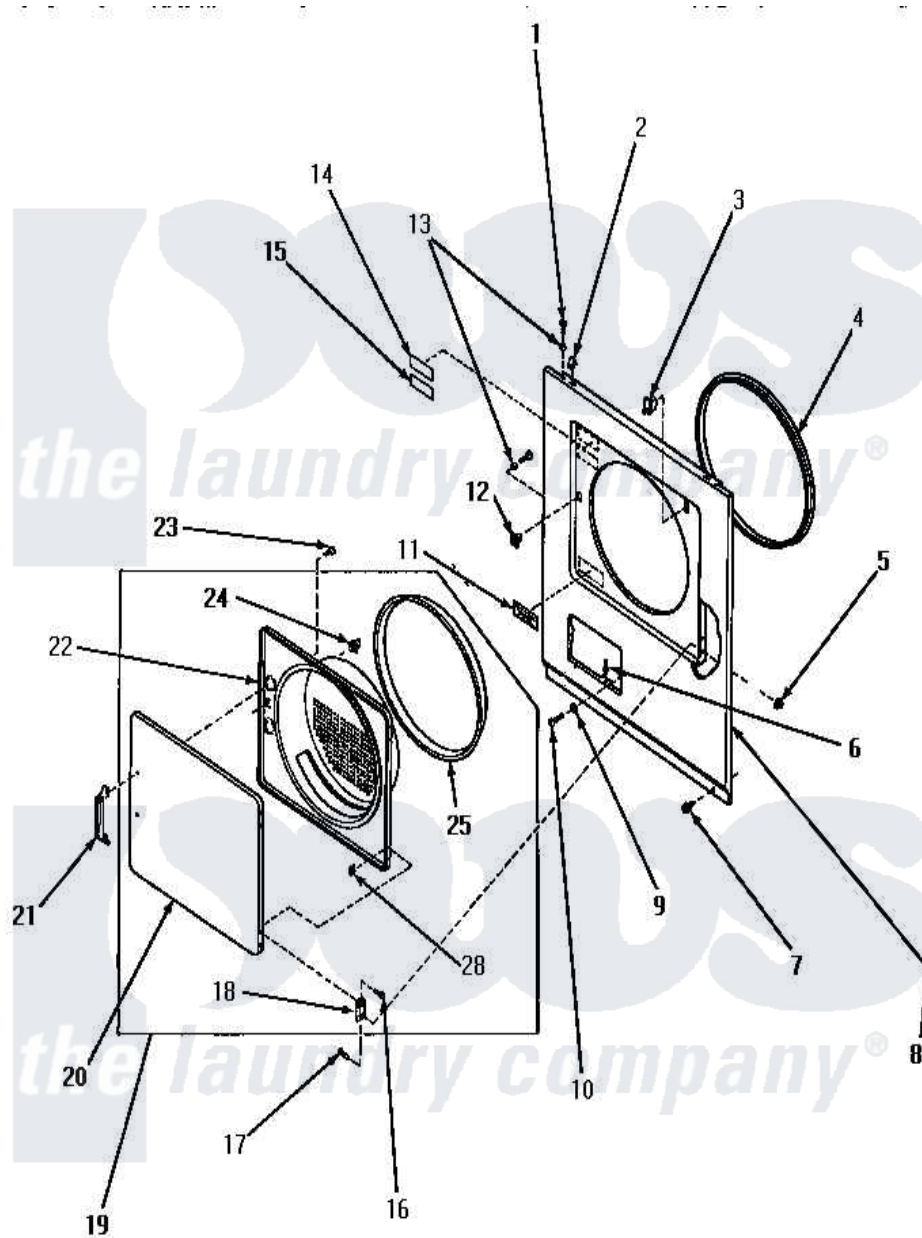

Amana KE6533 07 - LOADING DOOR, FRONT PANELS & ACCESS DOOR

Amana [Residential Amana KE6533 Washer Parts](#) Parts Diagram 07 - LOADING DOOR, FRONT PANELS & ACCESS DOOR

[Click on the part number to view part](#)

Item	Original Part Number	Replaced By	Status	Part Description
1	32671	Y014874		Screw, Idler Arm And Sleeve
2	28835	22001650		Fastener, Spring
3	56052	W10169313		Switch-Dor
4	56091	Y61380		Seal, Front Panel
5	51236	488130		Nut
6	56534			Barrel, Support
7	58637	27001200		Screw
8	60791H		Not Available	FRONT PANEL, HARVEST GOLD
"	60791L	62420LP		Assembly
"	60791W		Not Available	PANEL,FRONT-ELEC xREPLACE
9	21147			Washer, 11/64 ID x 1/16 OD
10	Y57444		Not Available	SCREW,8AB X 1 TRUSS HD
11	56542		Not Available	STICKER
12	54660	LA-1003		Door Catch Kit

13	56079	505187	Locator, Panel
14	55480		Not Available STICKER
15	55481		Not Available STICKER,CAUTION
16	52864	500226	Screw, 8b-16 x 5/8 Tap
17	22649		Screw, 8-32 X 13/32 FI
18	56045		Hinge
19	60885L		Not Available DOOR ASSEMBLY, ALMOND
"	60885W		Not Available DOOR ASSEMBLY, WHITE
"	60885H		Not Available ASSY,DOOR
20	60770H		Not Available OUTER DOOR PANEL, HARVEST GOLD
"	60770L		Not Available OUTER DOOR PANEL, ALMOND
"	60770W		Not Available OUTER DOOR PANEL, WHITE
21	54068P	61925	Pull Door Commercial Black
22	60668H		Not Available INNER DOOR PANEL, HARVEST GOLD
"	60668L		Not Available INNER DOOR PANEL, ALMOND
"	60668W		Not Available INNER DOOR PANLE, WHITE
23	52150	489464	Screw
24	54661	LA-1003	Door Catch Kit
25	61379	61379P	Door Seal
28	23407		Nut, Speed-8A Tinn C15