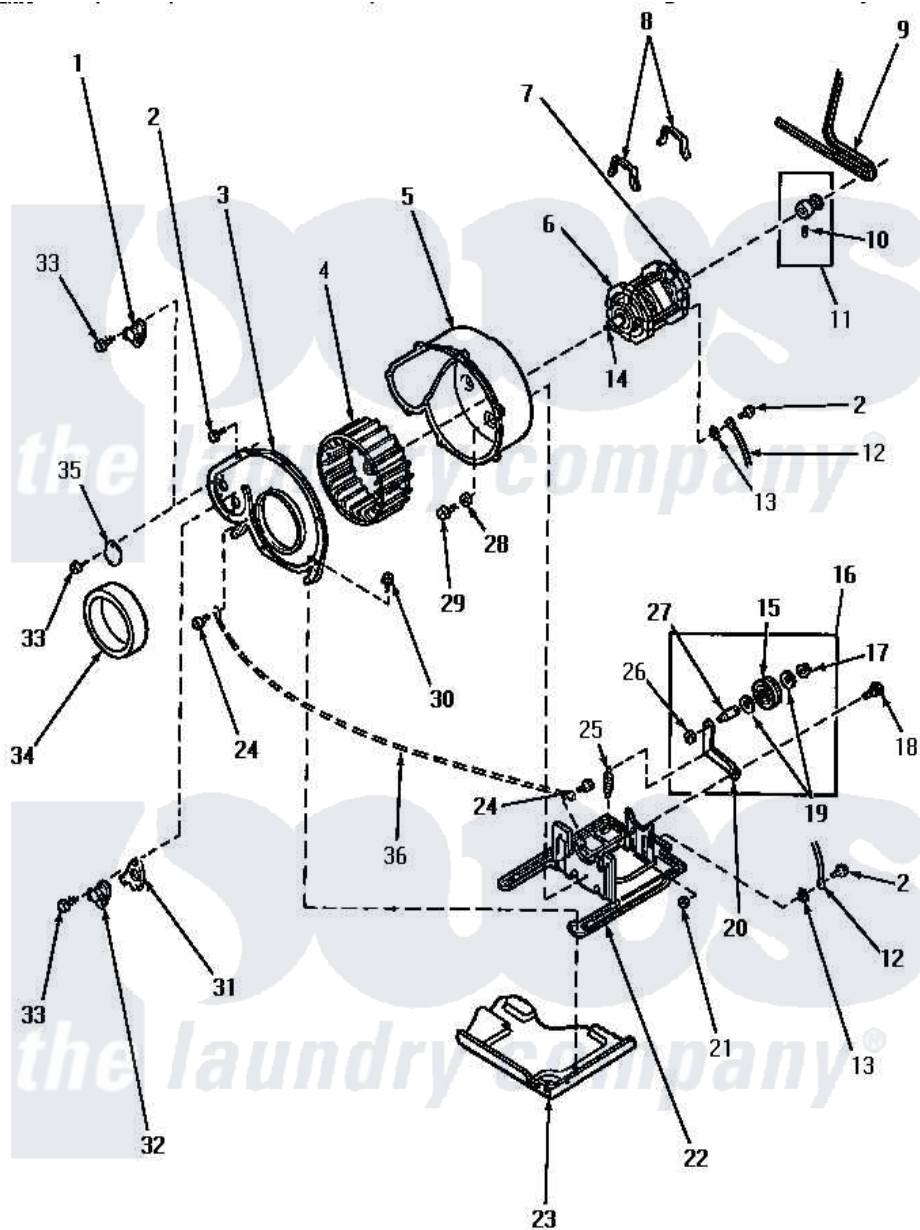

Amana KE6533 08 - MOTOR, EXHAUST FAN & BELT

Amana [Residential Amana KE6533 Washer Parts](#) Parts Diagram 08 - MOTOR, EXHAUST FAN & BELT
 Click on the part number to view part

Item	Original Part Number	Replaced By	Status	Part Description
1	56410			Thermostat
2	23962	W10116760		Screw
3	60818		Not Available	COVER,BLOWER HOUSING xREPLACE
4	56000	510139P		Assembly Blower Fan Package
5	56020			Housing, Blower
6	Y58044	915P3		Motor-Drive
7	53249		Not Available	SWITCH
"	53226		Not Available	SWITCH,MOTOR
"	59895		Not Available	MOTOR SWITCH, INTERNAL MOUNTED
8	Y58047	660658		Clamp, Motor Mounting 343481 685441
9	59174	40111201		Belt, Cylinder
10	52906		Not Available	SETSCREW
11	59173		Not Available	MOTOR PULLEY ASSEMBLY
12	XXXXXXXXXX		Not Available	SEE NOTE GROUND WIRE,

12	10000000	Not Available	GREEN
13	03815		Lockwasher, No.10 Ext Shk
14	27604P		Never-Seeze 1 Oz Tube
15	Y54414		Assembly, Wheel And Bearing
16	Y56170	56170P	Assembly- Idle
17	23748		Ring, Retaining
18	56587	Not Available	SCREW, 1/4-20 HEX HD SH
19	52549		Washer, 501 ID X3/4 Odx
20	56057	Not Available	LEVER, IDLER
21	52566	27001225	Nut, Jam Mid Lock 1/4-20
22	Y60816	503613	Mount, Motor
23	Y00000000	Not Available	SEE NOTE BASE
24	51780	3390631	Screw, 10-16 X 3/8
25	56076		Spring, Idler
26	56156	358160	Nut
27	56461		Shaft
28	20492	M0270504	Washer
29	56264	27001200	Screw
30	51780	3390631	Screw, 10-16 X 3/8
31	61401	61623	Thermostat, Heater-BR
32	Y61372		Thermostat
"	59500		Assembly, Thermistor
"	56471	Not Available	THERMOSTAT
33	23222	3177991	Screw
34	56065	Not Available	SEAL
35	61203	Not Available	COVER PLATE
36	Y00000000	Not Available	SEE NOTE GREEN GROUND WIRE -- (THROUGH SERIAL NO. S6181364XA)