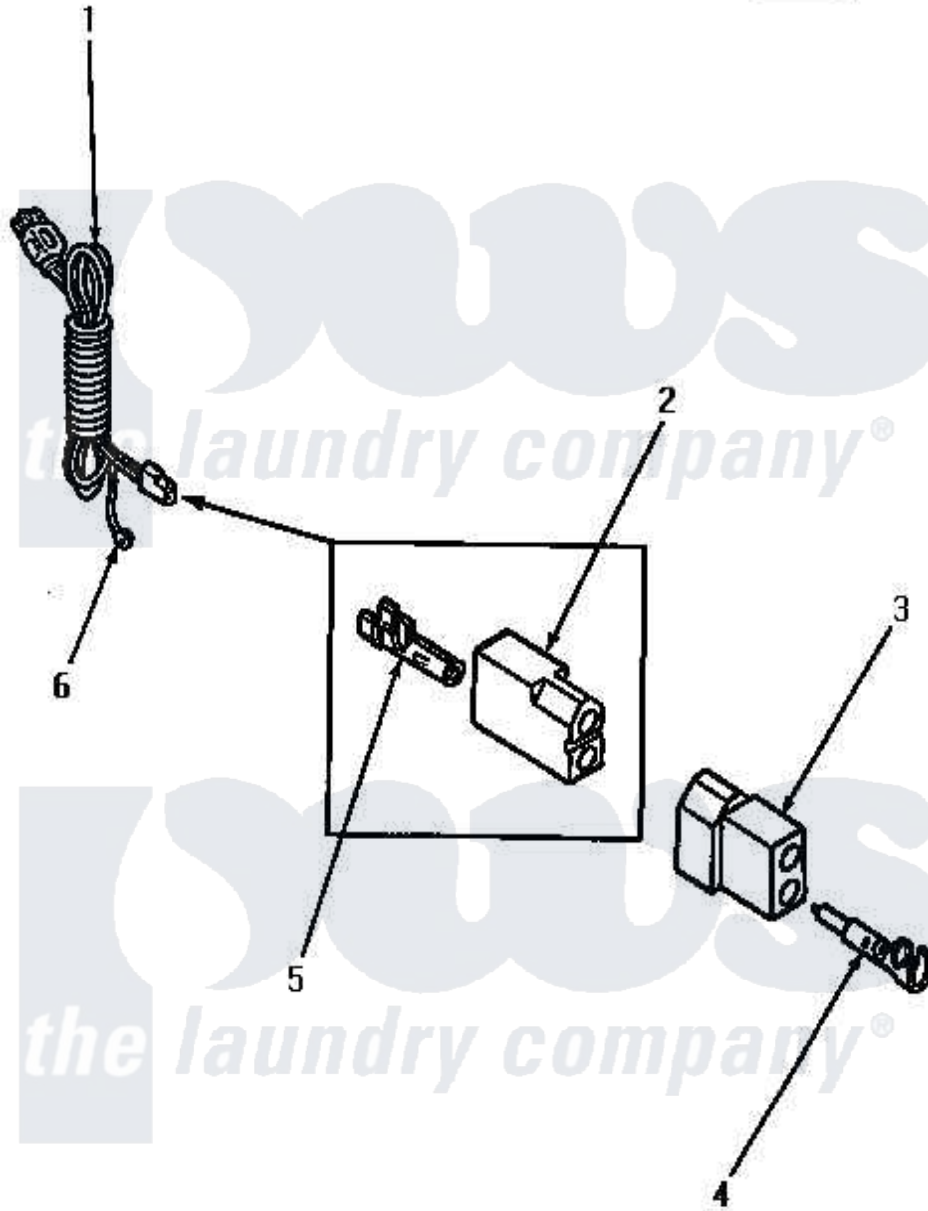

# Amana KE6533 09 - POWER CORD

Amana Residential Amana KE6533 Washer Parts Parts Diagram 09 - POWER CORD  
 Click on the part number to view part

Item	Original Part Number	Replaced By	Status	Part Description
1	Y56222	<a href="#">27001142</a>		Cord, Power
2	<a href="#">56265</a>			Receptacle, 2 Circuit
3	<a href="#">56266</a>			Plug
4	<a href="#">Y00127</a>			Terminal, Pin-1/8 Male
5	<a href="#">00130</a>			Terminal, Pin-1/8 Femal
6	Y0000000		Not Available	SEE NOTE GROUND WIRE, GREEN