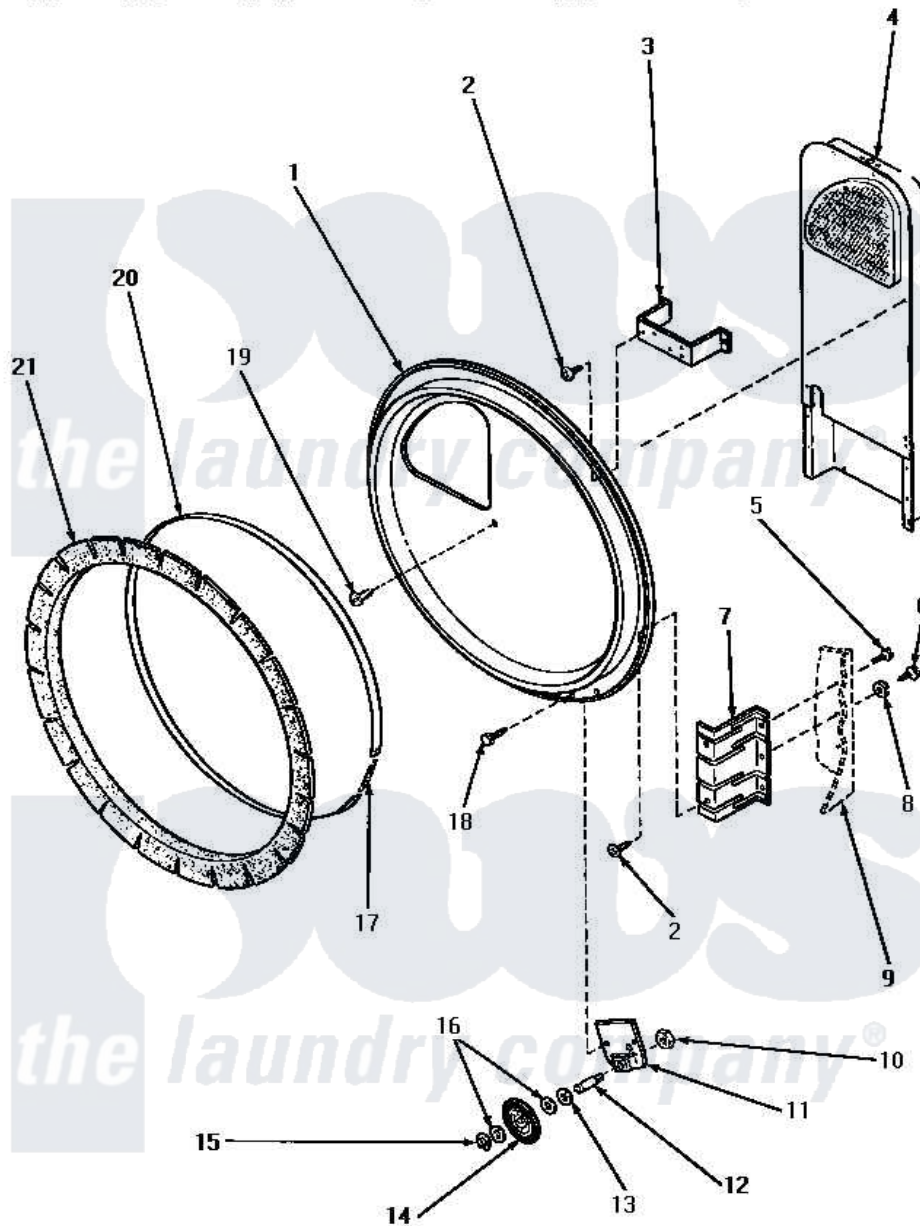

Amana KE6533 10 - REAR BLKHD, FELT SEAL & CYLINDER ROLLER

Amana Residential Amana KE6533 Washer Parts Parts Diagram 10 - REAR BLKHD, FELT SEAL & CYLINDER ROLLER

Click on the part number to view part

Item	Original Part Number	Replaced By	Status	Part Description
1	Y61127		Not Available	ASSY, REAR BULKHEAD/BRKT
2	56078	M400664		SCrew Tap Trs Cr Rec 1016AB
3	60823	60823P		Bracket, Terminal Block
4	Y00000000		Not Available	SEE NOTE HEATER BOX
5	25723	27001200		Screw
6	52909			Screw, 10B-16 X 1/2 HeX
7	56055		Not Available	BRACKET,BULKHEAD-REAR
8	51474		Not Available	WASHER,13/64IDX1/2ODX.
9	Y00000000		Not Available	SEE NOTE CABINET
10	56156	358160		Nut
11	56042		Not Available	BRACKET,CYLINDER ROLLER
12	56461			Shaft
13	23886		Not Available	WASHER,.578IDX1.25ODX1
14	56457	62649P		Roller- CY

15	23748		Ring, Retaining
16	52549		Washer, 501 ID X3/4 Odx
17	52310		Spring
18	52150	489464	Screw
19	23628	489464	Screw
20	Y56090	Not Available	SEAL STRAP
21	56088		Assembly, Seal