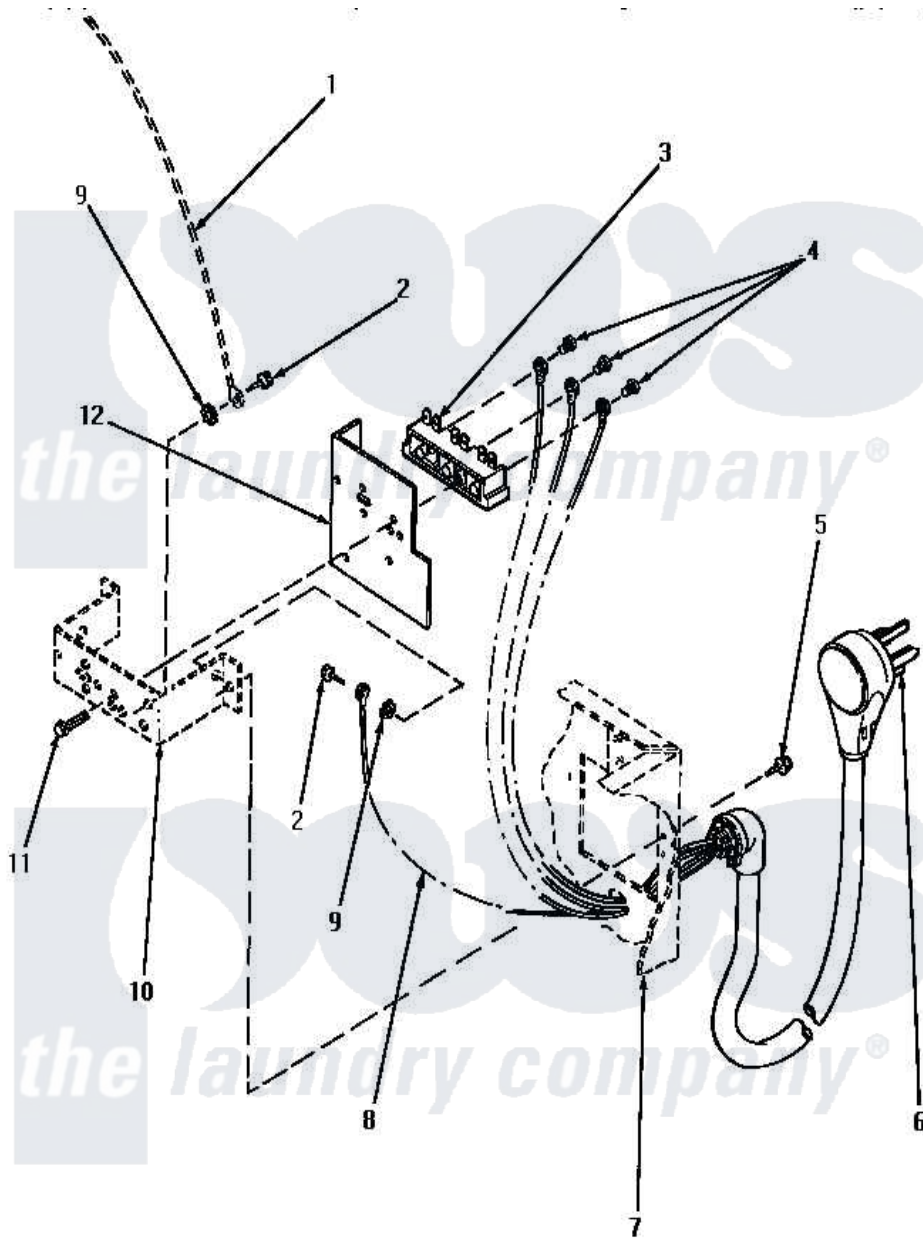

Amana KE6533 11 - TERMINAL BLOCK (STARTING SN S6271976XG)

Amana Residential Amana KE6533 Washer Parts Parts Diagram 11 - TERMINAL BLOCK (STARTING SN S6271976XG)
 Click on the part number to view part

| Item | Original Part Number | Replaced By | Status | Part Description |
|------|-----------------------|--------------------------|---------------|---|
| 1 | Y00000000 | | Not Available | SEE NOTE GROUND WIRE, GREEN |
| 2 | 20530 | | | Screw, 10-24 x 3/8 Hex |
| 3 | 61923 | | | Block, Terminal |
| 4 | Y61199 | 3400094 | | Screw, 10-32 X 3/8 |
| 5 | 25723 | 27001200 | | Screw |
| 6 | 57637 | | | Assembly, Lead-In Cord |
| 7 | Y00000000 | | Not Available | SEE NOTE CABINET |
| 8 | Y00000000 | | Not Available | SEE NOTE GROUND WIRE, GREEN FROM POWER CORD |
| 9 | 03815 | | | Lockwasher, No.10 Ext Shk |
| 10 | Y00000000 | | Not Available | SEE NOTE TERMINAL BLOCK BRACKET |
| 11 | Y61200 | 501285 | | Screw, No.12 X 9/16-Pla |
| 12 | 56087 | | | Shield, Terminal Block |