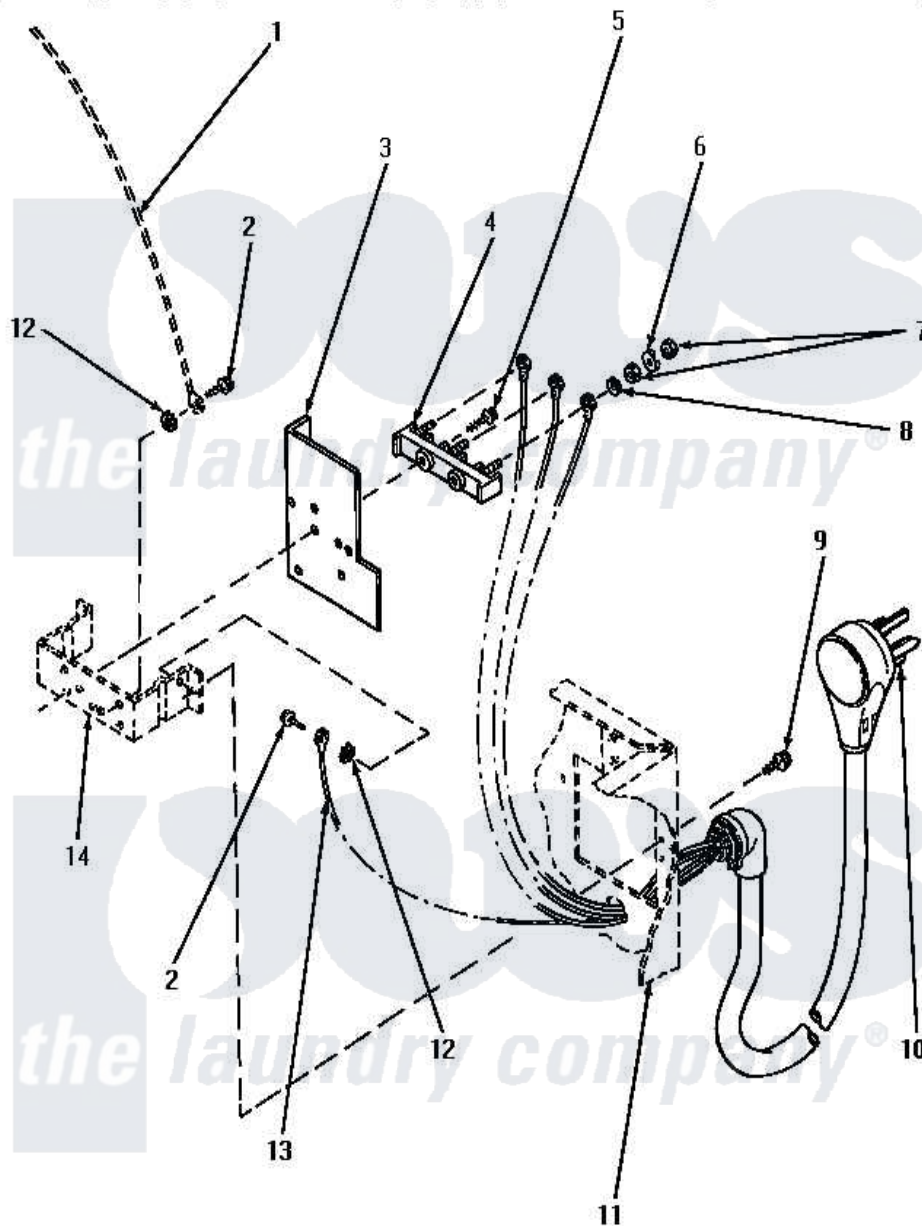

# Amana KE6533 12 - TERMINAL BLOCK (THRU SN S6271975XG)

Amana Residential Amana KE6533 Washer Parts Parts Diagram 12 - TERMINAL BLOCK (THRU SN S6271975XG)  
 Click on the part number to view part

Item	Original Part Number	Replaced By	Status	Part Description
1	Y00000000		Not Available	SEE NOTE GROUND WIRE, GREEN
2	<a href="#">20530</a>			Screw, 10-24 x 3/8 Hex
3	<a href="#">56087</a>			Shield, Terminal Block
4	58555		Not Available	TERMINAL BLOCK
5	56131		Not Available	SCREW, 10BT X 1 TAPPING
6	51474		Not Available	WASHER, 13/64IDX1/2ODX.
7	Q6163		Not Available	NUT
8	56552		Not Available	LOCKWASHER
9	25723	<a href="#">27001200</a>		Screw
10	<a href="#">57637</a>			Assembly, Lead-In Cord
11	Y00000000		Not Available	SEE NOTE CABINET
12	<a href="#">03815</a>			Lockwasher, No.10 Ext Shk
13	Y00000000		Not Available	SEE NOTE GROUND WIRE, GREEN FROM POWER CORD
14	Y00000000		Not Available	SEE NOTE TERMINAL BLOCK BRACKET