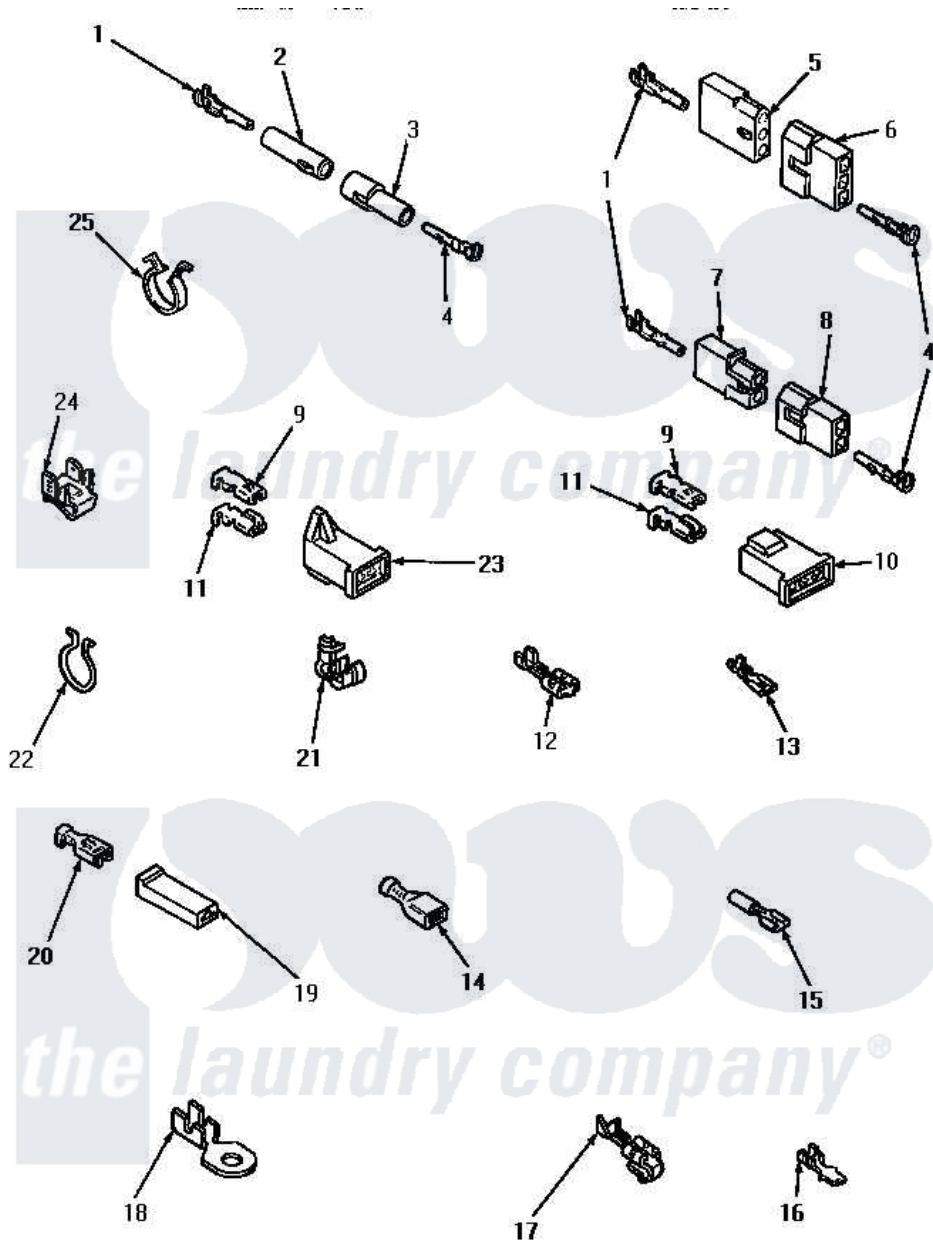

# Amana KE6533 13 - TERMINALS

Amana [Residential Amana KE6533 Washer Parts](#) Parts Diagram 13 - TERMINALS

[Click on the part number to view part](#)

Item	Original Part Number	Replaced By	Status	Part Description
1	Y00117	<a href="#">5011-XX</a>		093 Female Socket
2	<a href="#">26301</a>			Receptacle, Molex
3	26302		Not Available	PLUG,1 CIRCUIT
4	<a href="#">Y00116</a>			Terminal, Pin-Male
5	23039	<a href="#">697780</a>		Receptacle,
6	<a href="#">23040</a>			Plug-3 Circuit
7	<a href="#">56451</a>			Receptacle, 2 Circuit
8	<a href="#">56448</a>			Terminal Block Plug
9	<a href="#">Y00189</a>			Terminal, Spade
10	58800		Not Available	CONNECTOR-3 CIRCUIT (3 CIRCUIT CONNECTOR)
11	<a href="#">Y00190</a>			Connector-Receptacle
12	Y00119		Not Available	SPADE TERMINAL(18 GAUGE) (1/4 INCH-(1) 18 GAUGE WIRE)
"	Y00121		Not Available	SPADE TERMINAL(12 GAUGE) (1/4 INCH-(2) 18 GAUGE WIRES O

13	<a href="#">Y00209</a>		Spade Terminal (18 Gauge) (3/16 Inch-(2) 18 Gauge Wires-
"	<a href="#">Y00124</a>		Spade Terminal (18 Gauge) (3/16 Inch-(1) 18 Gauge Wire-
14	Y00163	<a href="#">285432</a>	Terminal
"	<a href="#">Y00165</a>		Insulated Spade Terminal
15	Y00214	Not Available	BARREL INSULATED SPADE(18 GAUG (1/4 INCH- 18 GAUGE WIRE)
"	<a href="#">Y00215</a>		Barrel Insulated Spade
16	<a href="#">Y00138</a>		Male Tab Terminal 18 Gauge Wire)
"	Y00139	<a href="#">Y00138</a>	Male Tab Terminal 18 Gauge Wire)
17	<a href="#">Y00114</a>		Spade Terminal
18	<a href="#">00110</a>		No.10 18 Gauge Wire
"	<a href="#">Y00111</a>		Ring Terminal No.10 No.10 18 Gauge Wires Or
19	<a href="#">90789</a>		Connector
20	00122	Not Available	(1/4 INCH-(2) 18 GAUGE WIRES O
"	<a href="#">Y00115</a>		Lock In Spade Terminal (18 Gaug (1/4 Inch-(1) 18 Gauge Wire)
21	21903	<a href="#">211881</a>	Grommet, Cord Part Not Used- Gas Models Only
22	<a href="#">51291</a>		Clip, Wire
23	<a href="#">58799</a>		Connector-2 Circuit
24	Y00161	<a href="#">B5733302</a>	Clip, Ground
25	61510	<a href="#">504034</a>	Clip, Wire