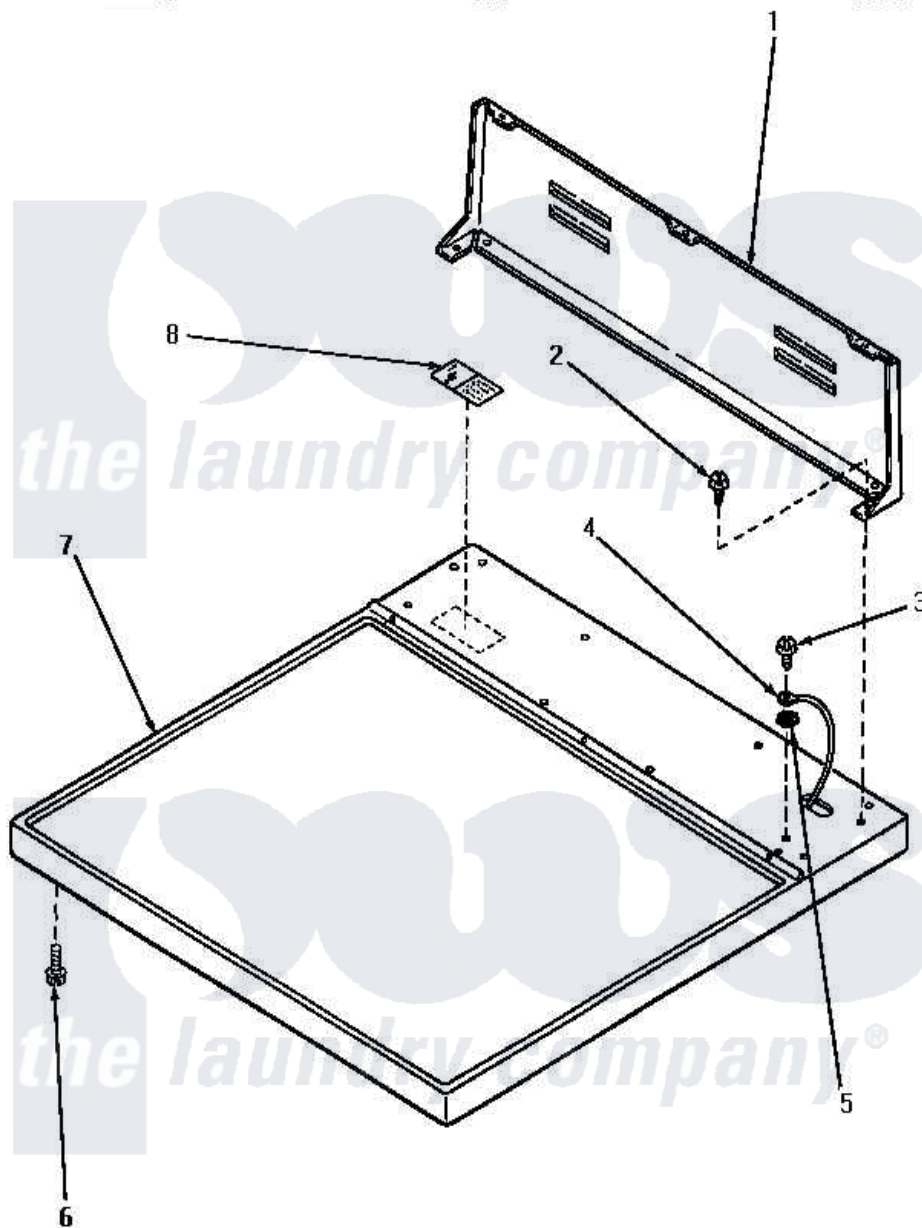

Amana KG5319 01 - CABINET TOP & CONTROL HOOD REAR PANEL

Amana Residential Amana KG5319 Washer Parts Diagram 01 - CABINET TOP & CONTROL HOOD REAR PANEL

Click on the part number to view part

Item	Original Part Number	Replaced By	Status	Part Description
1	59970		Not Available	CONTROL HOOD, REAR PANEL
2	23962	W10116760		Screw
3	20530			Screw, 10-24 x 3/8 Hex
4	Y00000000		Not Available	SEE NOTE GROUND WIRE, GREEN
5	03815			Lockwasher, No.10 Ext Shk
6	25723	27001200		Screw
7	60815H		Not Available	ASSY, TOP PANEL-DOMESTI
"	60815L		Not Available	CABINET TOP, ALMOND
"	60815W		Not Available	ASSY, TOP & CARTON
8	28328		Not Available	STICKER