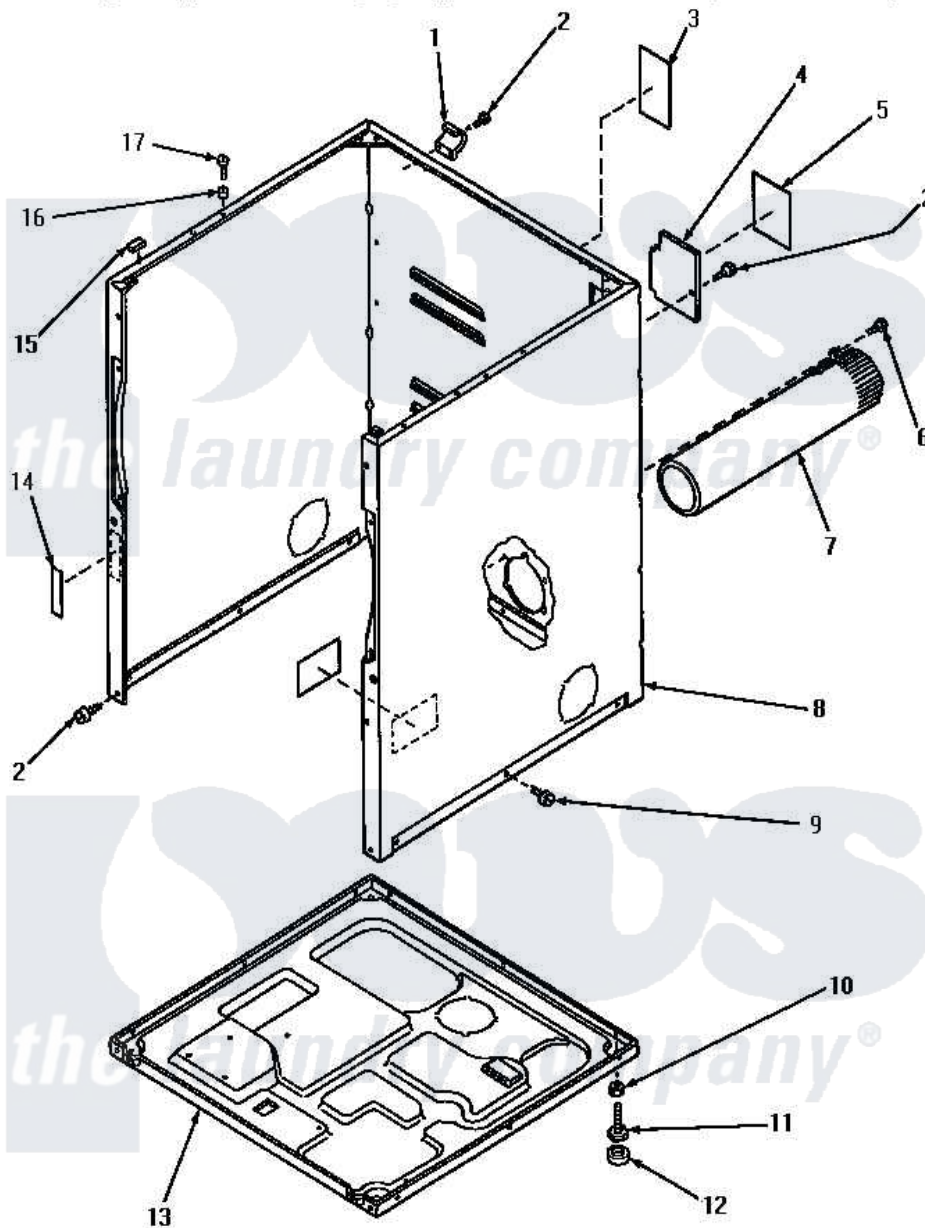

Amana KG5319 02 - CABINET, EXHAUST DUCT & BASE

Amana [Residential Amana KG5319 Washer Parts](#) Parts Diagram 02 - CABINET, EXHAUST DUCT & BASE
 Click on the part number to view part

Item	Original Part Number	Replaced By	Status	Part Description
1	60826		Not Available	HINGE, TOP
2	25723	27001200		Screw
3	61503		Not Available	STICKER
4	60821			Access Cover
5	58871		Not Available	STICKER,SAFETY-DISCONN
6	56392		Not Available	SCREW,8-18 X 3/8 TAPPI
7	56118		Not Available	ASSY, EXHAUST DUCT
8	60813W		Not Available	CABINET, WHITE
"	60813L		Not Available	xxxASSY,DRYER CABINET xREPLACE
"	60813H		Not Available	ASSY,DRYER CABINET
9	56264	27001200		Screw
10	20274	62739		Nut, Lock
11	Y52696	Y305086		Adjustable Leg And Nut
12	70282	Y314137		Foot, Rubber
13	60811			Assembly, Base-Complete
14	28328		Not Available	STICKER

15 [Y56128](#)

Pad, Bumper

16 56079

[505187](#)

Locator, Panel

17 32671

[Y014874](#)

Screw, Idler Arm And Sleeve