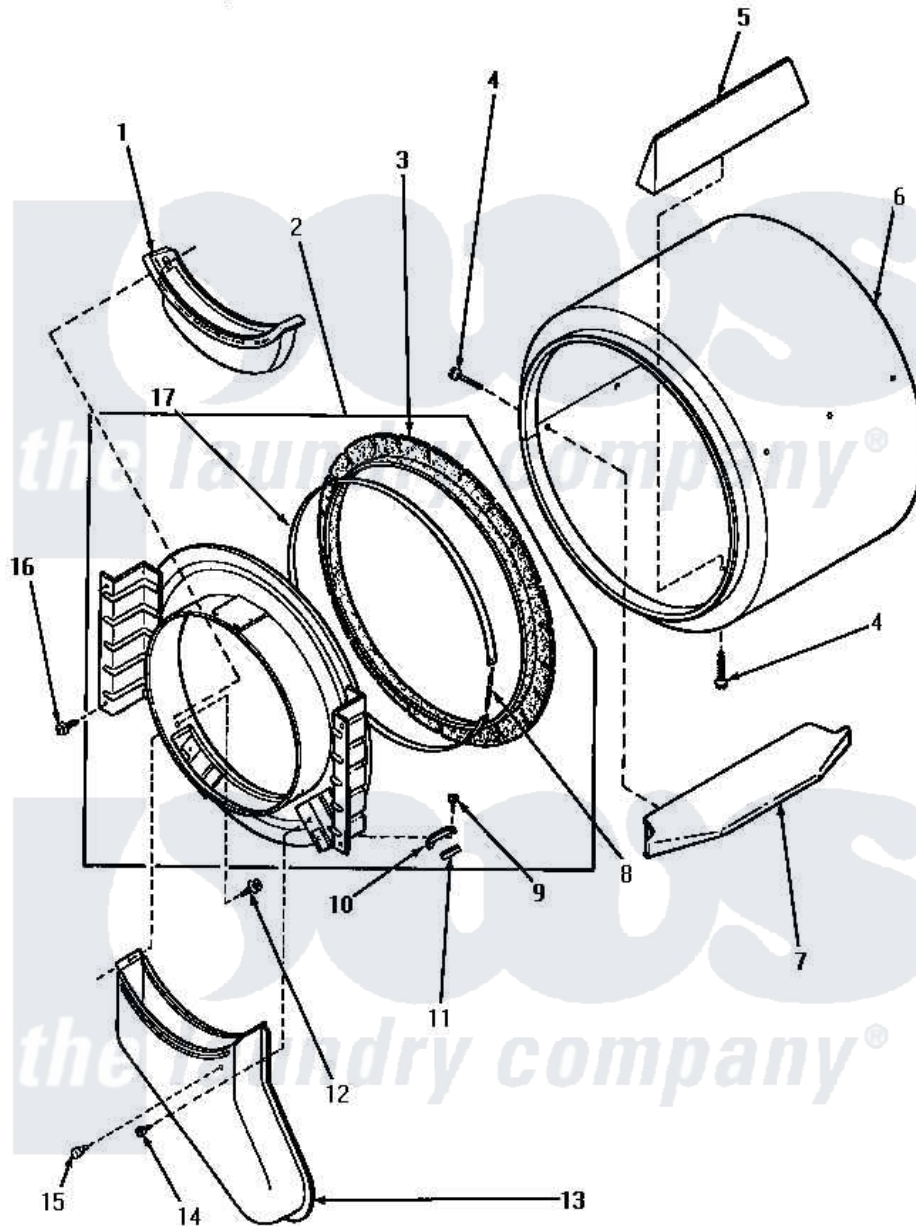

Amana KG5319 03 - FR BLKHD, AIR DUCT, FELT SEAL & CYLINDER

Amana Residential Amana KG5319 Washer Parts Parts Diagram 03 - FR BLKHD, AIR DUCT, FELT SEAL & CYLINDER
 Click on the part number to view part

Item	Original Part Number	Replaced By	Status	Part Description
1	61376P			Filter, Lint-White W/Inst.
"	57024	61376P		Filter, Lint-White W/Inst.
2	61835L		Not Available	ASSY,BULKHEAD-FRONT xREPLACE
"	61835H		Not Available	ASSY,BULKHEAD-FRONT
"	61835W		Not Available	ASSY,BULKHEAD-FRONT
3	56088			Assembly, Seal
4	56131		Not Available	SCREW,10BT X 1 TAPPING
5	56013		Not Available	BAFFLE,CYLINDER-SHORT-
"	Y61399		Not Available	BAFFLE,CYLINDER-SHORT-
6	61073P		Not Available	ASSY,CYLINDER-WHITE
7	Y61027		Not Available	BAFFLE,CYLINDER-EXTEND
8	52310			Spring
9	23962	W10116760		Screw
10	61448			Glide, Cylinder-Rulon F
11	58049			Pad, Thin
12	23628	489464		Screw

13	60786		Assembly, Air Duct-Front
14	56392	Not Available	SCREW,8-18 X 3/8 TAPPI
15	56938	Not Available	BUMPER
16	25723	27001200	Screw
17	Y56090	Not Available	SEAL STRAP