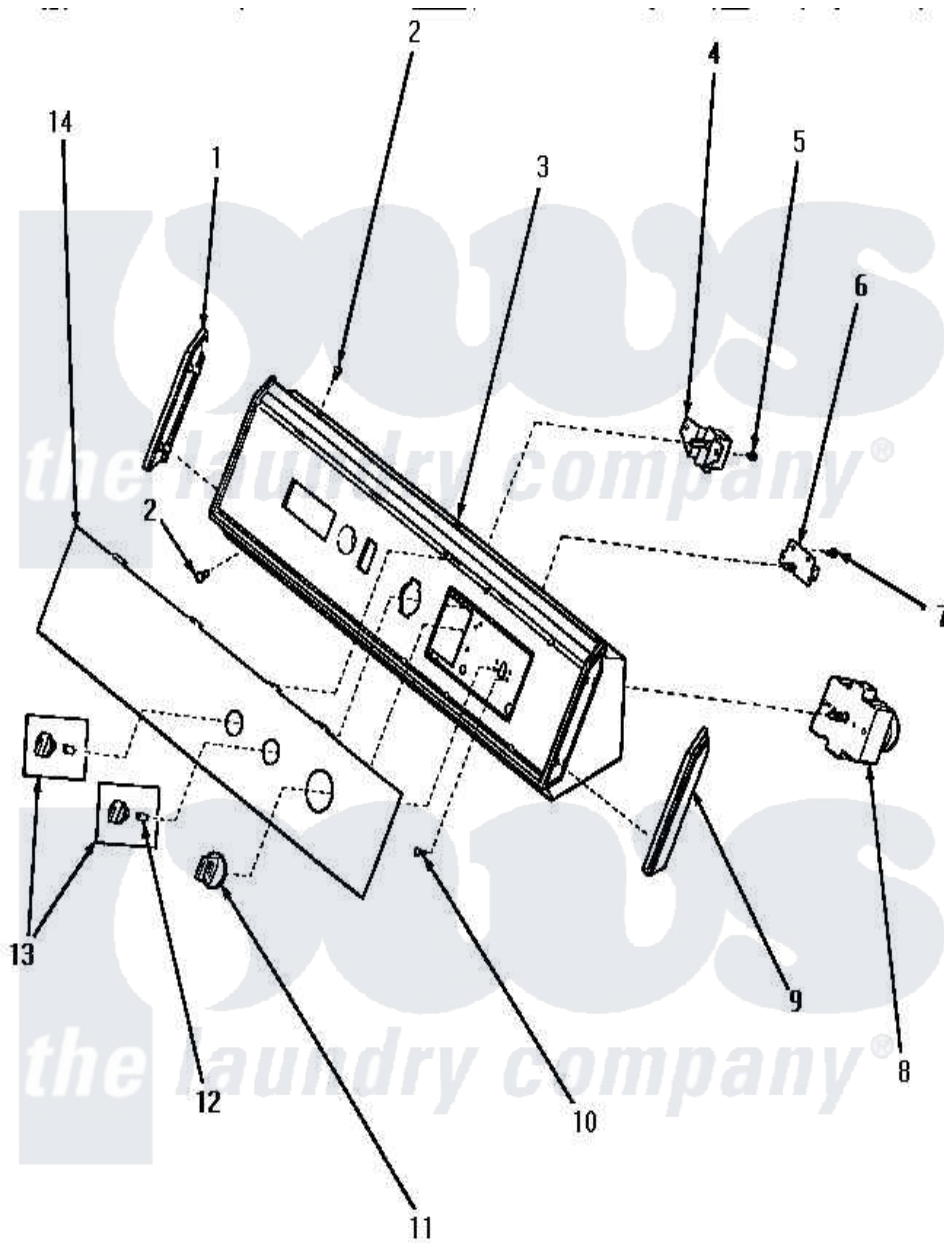

Amana KG5319 05 - GRAPHICS PANEL, CONROL HOOD & CONTROLS

Amana [Residential Amana KG5319 Washer Parts](#) Parts Diagram 05 - GRAPHICS PANEL, CONROL HOOD & CONTROLS

[Click on the part number to view part](#)

Item	Original Part Number	Replaced By	Status	Part Description
1	31249		Not Available	CAP,END-L.H.-CHROME
2	31752		Not Available	SCREW,No.8ABX3/4 POZIDRI
3	59955		Not Available	ASSY,HOOD & MOUNTING P
4	59447	500823		Signal, Rotary
5	31260			Screw, No.8 X 3/8 Ind H
6	59450		Not Available	SWITCH,ROTATE-TO-START
7	23962	W10116760		Screw
8	61402		Not Available	TIMER,5 CYCLE
9	31248			Cap, End-RH-Chrome
10	Y59616	90767		Screw, 8A X 3/8 HeX Washer Head Tapping
11	59791			Assembly, Timer Knob And Skir
12	10519		Not Available	RETAINER
13	31286		Not Available	ASSY,KNOB-ROTARY-BLK/O
14	Y0000000		Not Available	SEE NOTE GRAPHICS