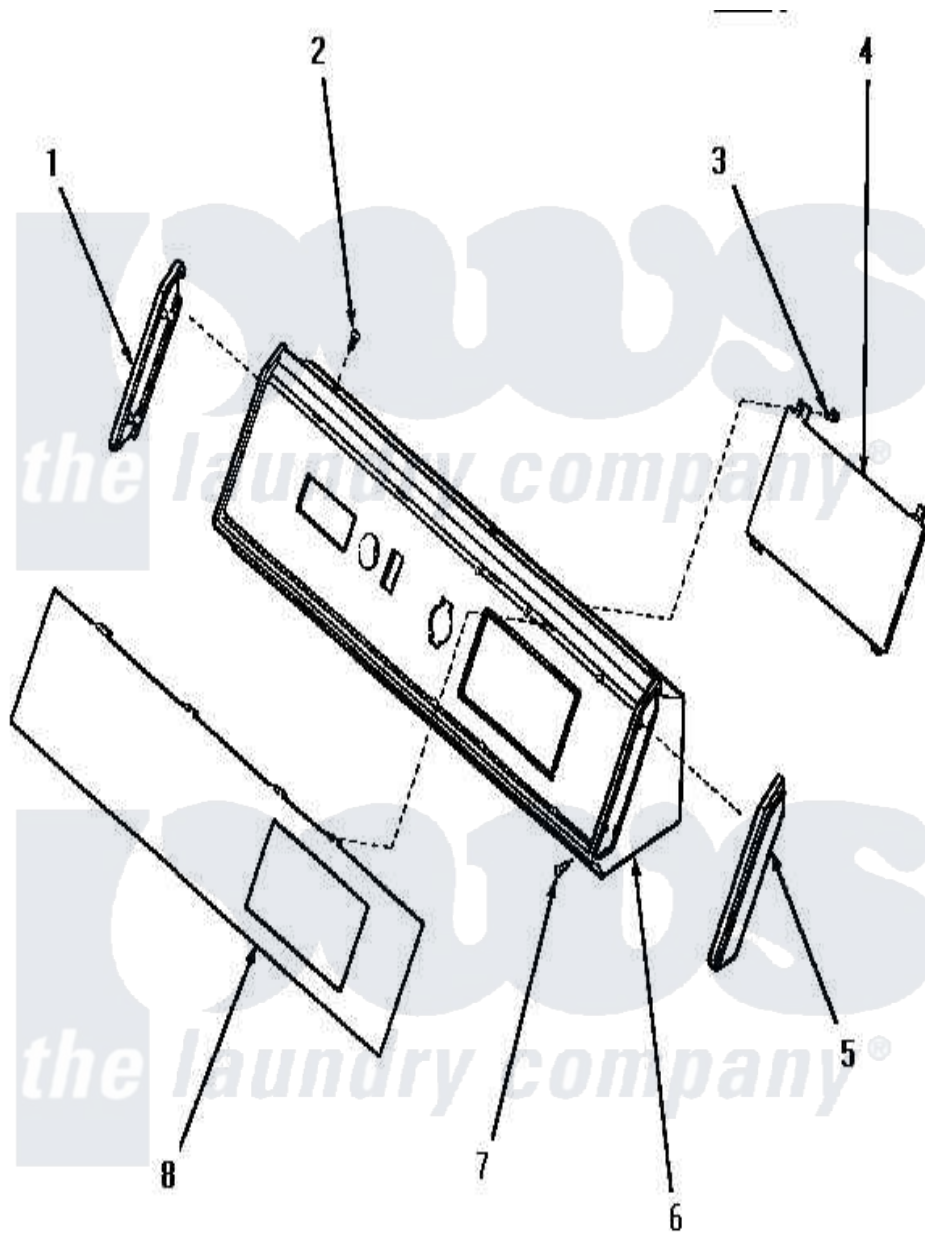

Amana KG5319 06 - GRAPHICS PANEL, CONTROL HOOD & CONTROLS

Amana Residential Amana KG5319 Washer Parts Parts Diagram 06 - GRAPHICS PANEL, CONTROL HOOD & CONTROLS

[Click on the part number to view part](#)

Item	Original Part Number	Replaced By	Status	Part Description
"	NOTE:		Not Available	ORDER GRAPHICS PANEL FROM THE SOURCE WHERE THE DRYER WAS PURCHASED. INCLUDE THE COMPLETE MODEL AND SERIAL NUMBERS WITH ORDER.
1	31249		Not Available	CAP,END-L.H.-CHROME
2	31752		Not Available	SCREW,No.8ABX3/4 POZIDRI
3	31260			Screw, No.8 X 3/8 Ind H
4	59609			Electrical Control Kit
5	31248			Cap, End-RH-Chrome
6	59606		Not Available	HOOD, DRYER-BLACK
7	31752		Not Available	SCREW,No.8ABX3/4 POZIDRI
8	Y00000000		Not Available	SEE NOTE GRAPHICS PANEL -- (SEE NOTE)