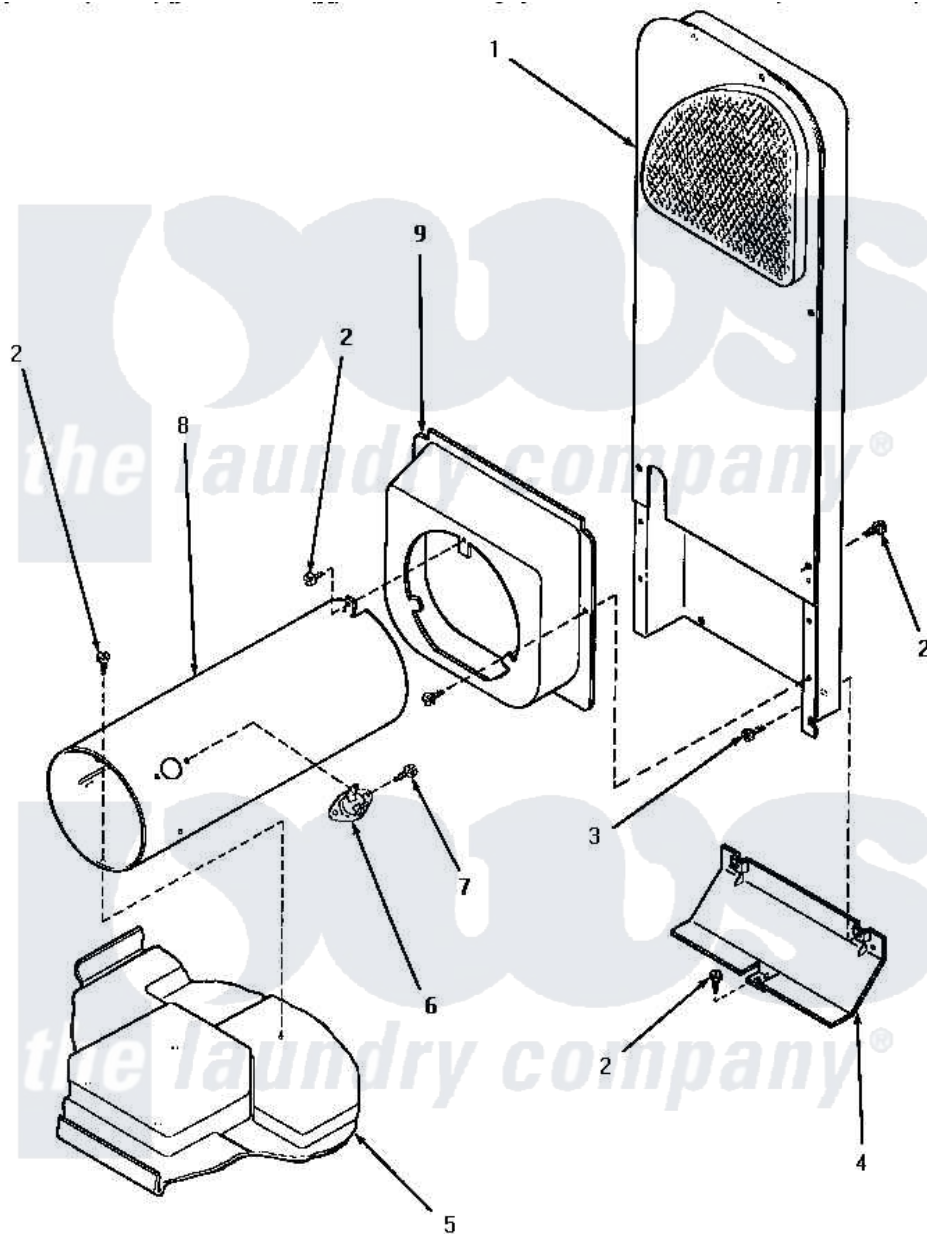

Amana KG5319 07 - HEATER BOX

Amana Residential Amana KG5319 Washer Parts Parts Diagram 07 - HEATER BOX
 Click on the part number to view part

Item	Original Part Number	Replaced By	Status	Part Description
1	6116P		Not Available	HEATER BOX
2	56264	27001200		Screw
3	51780	3390631		Screw, 10-16 X 3/8
4	60952		Not Available	SHIELD,HEAT DUCT
5	Y00000000		Not Available	SEE NOTE BASE
6	489P3			Limit Thermostat
7	51782		Not Available	SCREW, 6B-20X5/16
8	61974		Not Available	BURNER HOUSING
9	Y60948	510101		Shroud Heat Duct