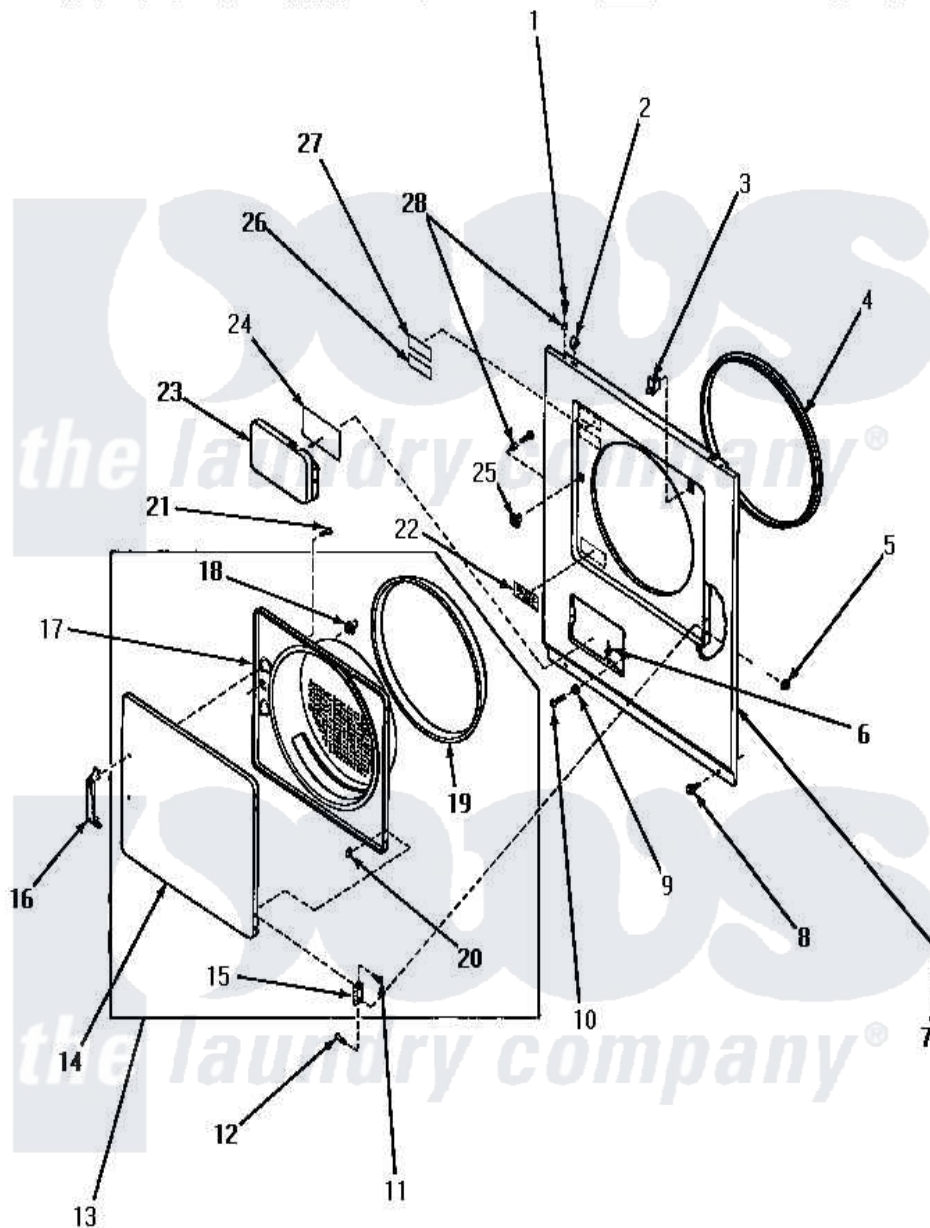

Amana KG5319 08 - LOADING DOOR, FRONT PANELS & ACCESS DOOR

Amana [Residential Amana KG5319 Washer Parts](#) Parts Diagram 08 - LOADING DOOR, FRONT PANELS & ACCESS DOOR

[Click on the part number to view part](#)

Item	Original Part Number	Replaced By	Status	Part Description
1	32671	Y014874		Screw, Idler Arm And Sleeve
2	28835	22001650		Fastener, Spring
3	56052	W10169313		Switch-Dor
4	56091	Y61380		Seal, Front Panel
5	51236	488130		Nut
6	56534			Barrel, Support
7	60853W		Not Available	FRONT PANEL, WHITE
"	60853H		Not Available	FRONT PANEL, HARVEST GOLD
"	60853L		Not Available	FRONT PANEL, ALMOND
8	58637	27001200		Screw
9	21147			Washer, 11/64 ID x 1/16 OD
10	Y57444		Not Available	SCREW,8AB X 1 TRUSS HD
11	52864	500226		Screw, 8b-16 x 5/8 Tap
12	22649			Screw, 8-32 X 13/32 FI
13	60885H		Not Available	ASSY,DOOR

"	60885L		Not Available	DOOR ASSEMBLY, ALMOND
"	60885W		Not Available	DOOR ASSEMBLY, WHITE
14	60770H		Not Available	OUTER DOOR PANEL, HARVEST GOLD
"	60770L		Not Available	OUTER DOOR PANEL, ALMOND
"	60770W		Not Available	OUTER DOOR PANEL, WHITE
15	56045			Hinge
16	54068P	61925		Pull Door Commercial Black
17	60668W		Not Available	INNER DOOR PANLE, WHITE
"	60668H		Not Available	INNER DOOR PANEL, HARVEST GOLD
"	60668L		Not Available	INNER DOOR PANEL, ALMOND
18	54661	LA-1003		Door Catch Kit
19	61379	61379P		Door Seal
20	23407			Nut, Speed-8A Tinn C15
21	52150	489464		Screw
22	56542		Not Available	STICKER
23	60795L		Not Available	DOOR,ACCESS
"	60795A		Not Available	ACCESS DOOR, HARVEST GOLD
"	60795W			Door, Access
24	61503		Not Available	STICKER
25	54660	LA-1003		Door Catch Kit
26	55481		Not Available	STICKER,CAUTION
27	55480		Not Available	STICKER
28	56079	505187		Locator, Panel