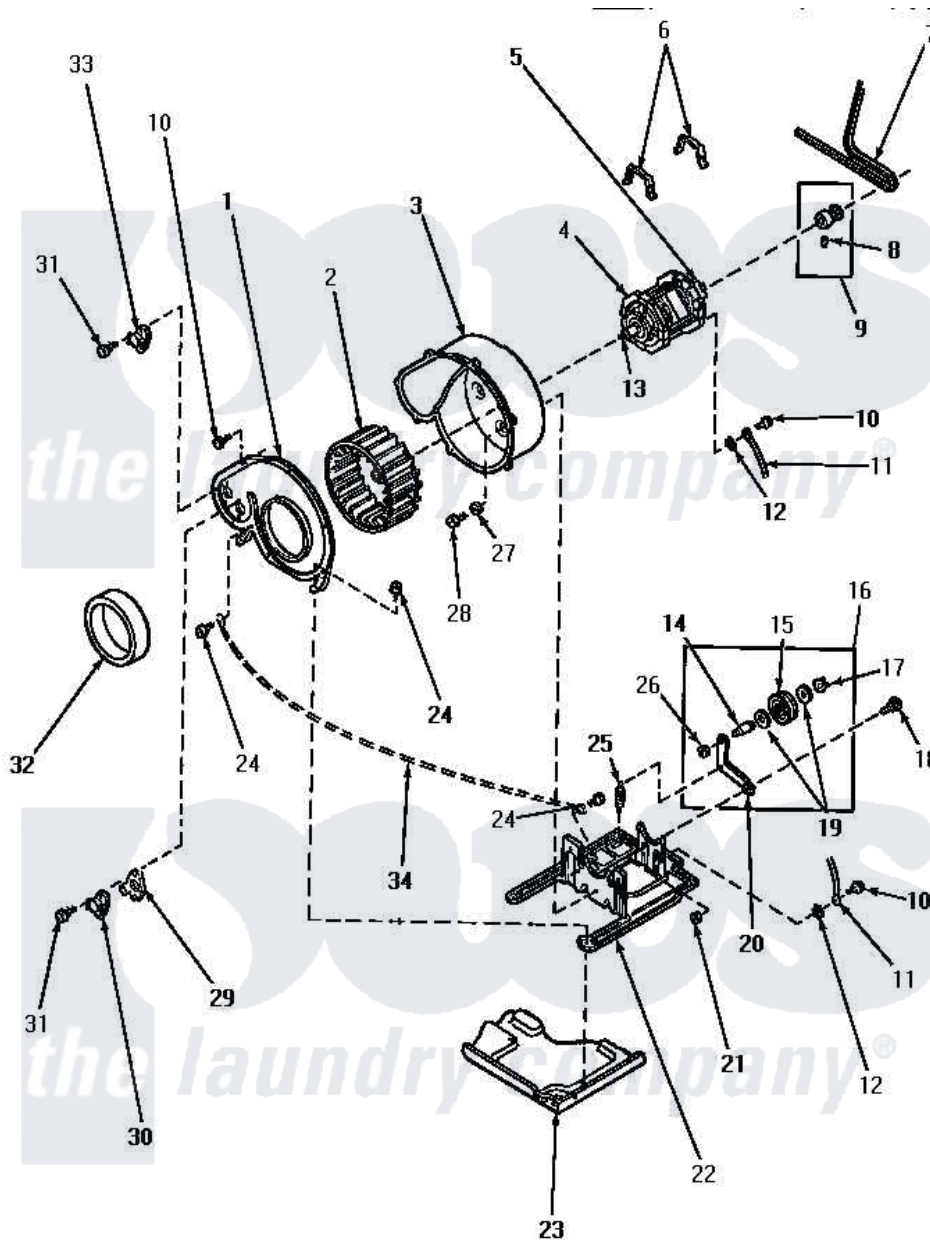

Amana KG5319 09 - MOTOR, EXHAUST FAN & BELT

Amana [Residential Amana KG5319 Washer Parts](#) Parts Diagram 09 - MOTOR, EXHAUST FAN & BELT
 Click on the part number to view part

Item	Original Part Number	Replaced By	Status	Part Description
1	60818		Not Available	COVER,BLOWER HOUSING xREPLACE
2	56000	510139P		Assembly Blower Fan Package
3	56020			Housing, Blower
4	Y58044	915P3		Motor-Drve
5	53249		Not Available	SWITCH
"	53226		Not Available	SWITCH,MOTOR
"	59895		Not Available	MOTOR SWITCH, INTERNAL MOUNTED
6	Y58047	660658		Clamp, Motor Mounting 343481 685441
7	59174	40111201		Belt, Cylinder
8	52906		Not Available	SETSCREW
9	59173		Not Available	MOTOR PULLEY ASSEMBLY
10	23962	W10116760		Screw
11	Y0000000		Not Available	SEE NOTE GROUND WIRE, GREEN

12	03815		Lockwasher, No.10 Ext Shk
13	27604P		Never-Seeze 1 Oz Tube
14	56461		Shaft
15	Y54414		Assembly, Wheel And Bearing
16	Y56170	56170P	Assembly- Idle
17	23748		Ring, Retaining
18	56587	Not Available	SCREW,1/4-20 HEX HD SH
19	52549		Washer, 501 ID X3/4 Odx
20	56057	Not Available	LEVER,IDLER
21	52566	27001225	Nut, Jam Mid Lock 1/4-20
22	Y60816	503613	Mount, Motor
23	Y00000000	Not Available	SEE NOTE BASE
24	51780	3390631	Screw, 10-16 X 3/8
25	56076		Spring, Idler
26	56156	358160	Nut
27	20492	M0270504	Washer
28	56264	27001200	Screw
29	61401	61623	Thermostat, Heater-BR
30	Y61372		Thermostat
"	59500		Assembly, Thermistor
"	56471	Not Available	THERMOSTAT
31	23222	3177991	Screw
32	56065	Not Available	SEAL
33	56410		Thermostat
34	Y00000000	Not Available	SEE NOTE GREEN GROUND WIRE -- (THROUGH SERIAL NO. S6181364XA)
NI	61203	Not Available	COVER PLATE