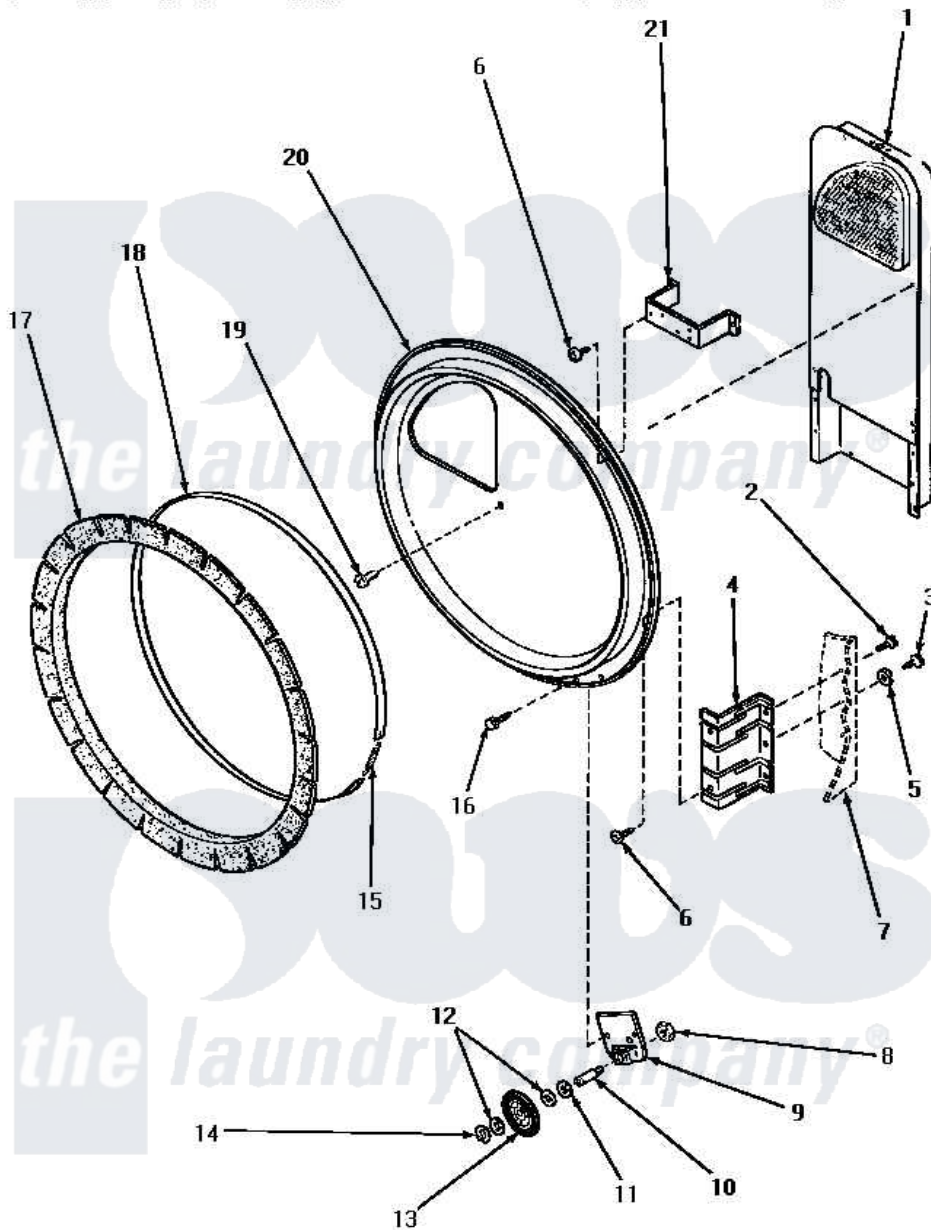

Amana KG5319 11 - REAR BLKHD, FELT SEAL & CYLINDER ROLLER

Amana Residential Amana KG5319 Washer Parts Parts Diagram 11 - REAR BLKHD, FELT SEAL & CYLINDER ROLLER

Click on the part number to view part

Item	Original Part Number	Replaced By	Status	Part Description
1	Y00000000		Not Available	SEE NOTE HEATER BOX
2	25723	27001200		Screw
3	52909			Screw, 10B-16 X 1/2 HeX
4	56055		Not Available	BRACKET,BULKHEAD-REAR
5	51474		Not Available	WASHER,13/64IDX1/2ODX.
6	56078	M400664		SCrew Tap Trs Cr Rec 1016AB
7	Y00000000		Not Available	SEE NOTE CABINET
8	56156	358160		Nut
9	56042		Not Available	BRACKET,CYLINDER ROLLER
10	56461			Shaft
11	23886		Not Available	WASHER,.578IDX1.25ODX1
12	52549			Washer, 501 ID X3/4 Odx
13	56457	62649P		Roller- CY
14	23748			Ring, Retaining

15	52310		Spring	
16	52150	489464	Screw	
17	56088		Assembly, Seal	
18	Y56090		Not Available	SEAL STRAP
19	23628	489464	Screw	
20	Y61127		Not Available	ASSY, REAR BULKHEAD/BRKT
21	60823	60823P	Bracket, Terminal Block	