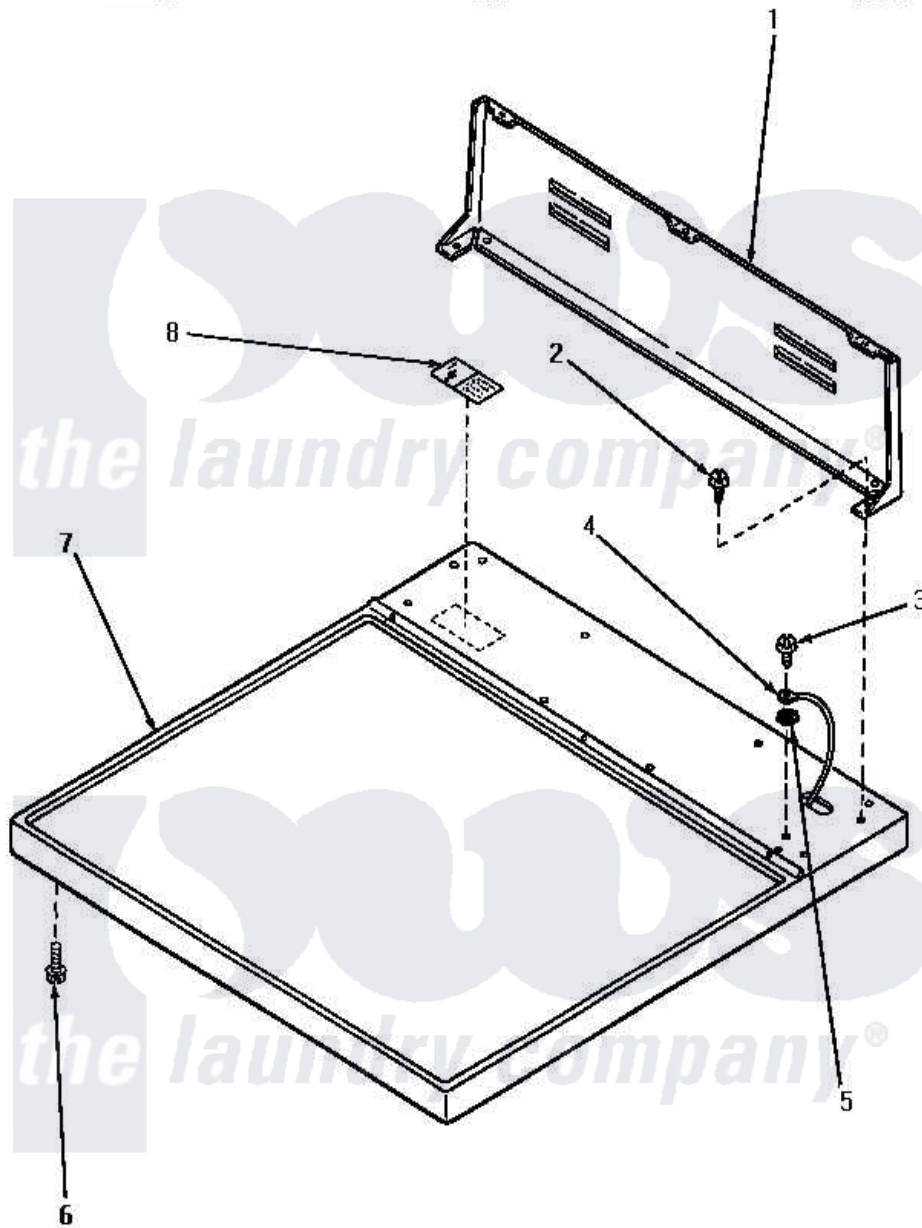

Amana KG6539 01 - CABINET TOP & CONTROL HOOD REAR PANEL

Amana Residential Amana KG6539 Washer Parts Diagram 01 - CABINET TOP & CONTROL HOOD REAR PANEL

Click on the part number to view part

Item	Original Part Number	Replaced By	Status	Part Description
1	59970		Not Available	CONTROL HOOD, REAR PANEL
2	23962	W10116760		Screw
3	20530			Screw, 10-24 x 3/8 Hex
4	Y00000000		Not Available	SEE NOTE GROUND WIRE, GREEN
5	03815			Lockwasher, No.10 Ext Shk
6	25723	27001200		Screw
7	60815H		Not Available	ASSY, TOP PANEL-DOMESTI
"	60815L		Not Available	CABINET TOP, ALMOND
"	60815W		Not Available	ASSY, TOP & CARTON
8	28328		Not Available	STICKER