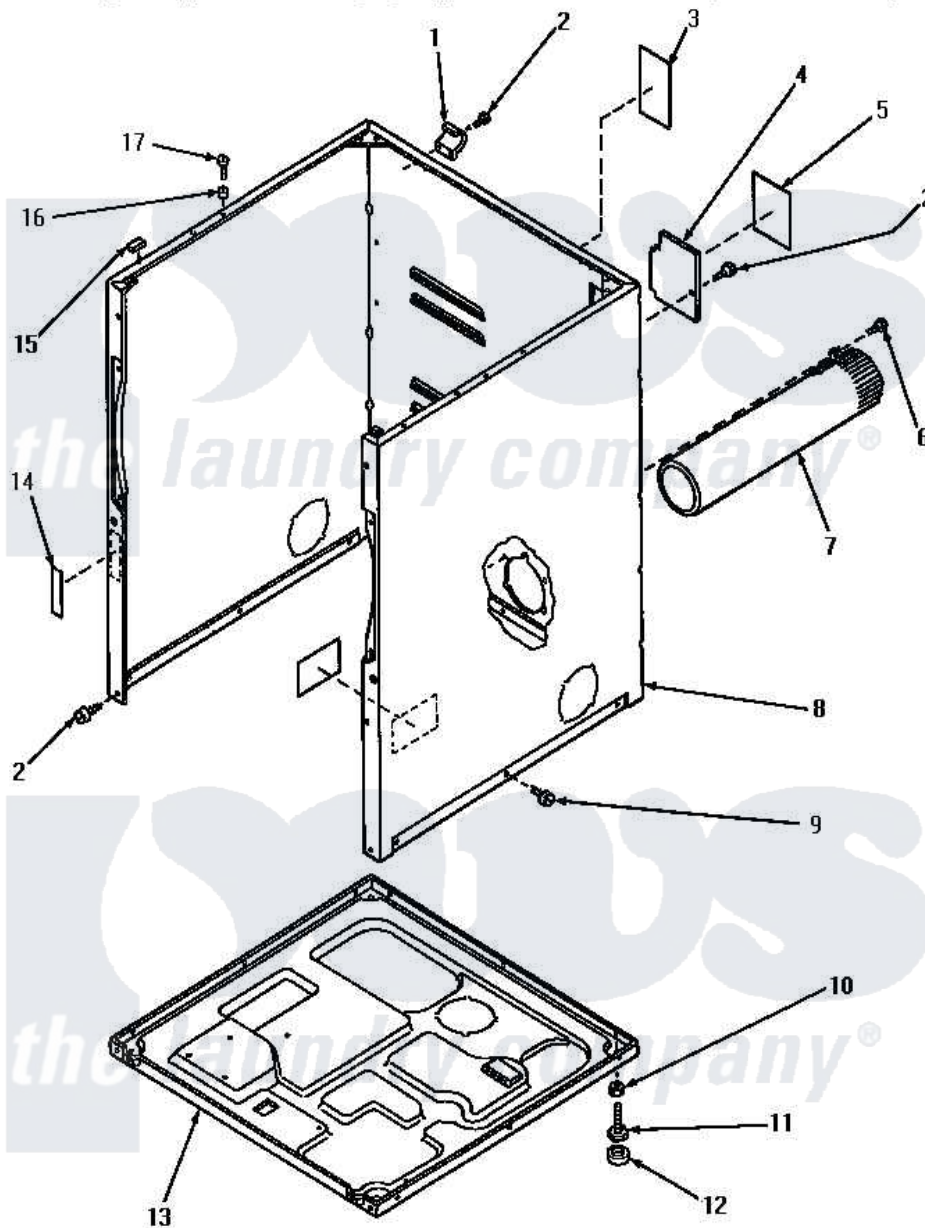

Amana KG6539 02 - CABINET, EXHAUST DUCT & BASE

Amana [Residential Amana KG6539 Washer Parts](#) Parts Diagram 02 - CABINET, EXHAUST DUCT & BASE
 Click on the part number to view part

Item	Original Part Number	Replaced By	Status	Part Description
1	60826		Not Available	HINGE, TOP
2	25723	27001200		Screw
3	61503		Not Available	STICKER
4	60821			Access Cover
5	58871		Not Available	STICKER,SAFETY-DISCONN
6	56392		Not Available	SCREW,8-18 X 3/8 TAPPI
7	56118		Not Available	ASSY, EXHAUST DUCT
8	60813W		Not Available	CABINET, WHITE
"	60813L		Not Available	xxxASSY,DRYER CABINET xREPLACE
"	60813H		Not Available	ASSY,DRYER CABINET
9	56264	27001200		Screw
10	20274	62739		Nut, Lock
11	Y52696	Y305086		Adjustable Leg And Nut
12	70282	Y314137		Foot, Rubber
13	60811			Assembly, Base-Complete
14	28328		Not Available	STICKER

15 [Y56128](#)

Pad, Bumper

16 56079

[505187](#)

Locator, Panel

17 32671

[Y014874](#)

Screw, Idler Arm And Sleeve