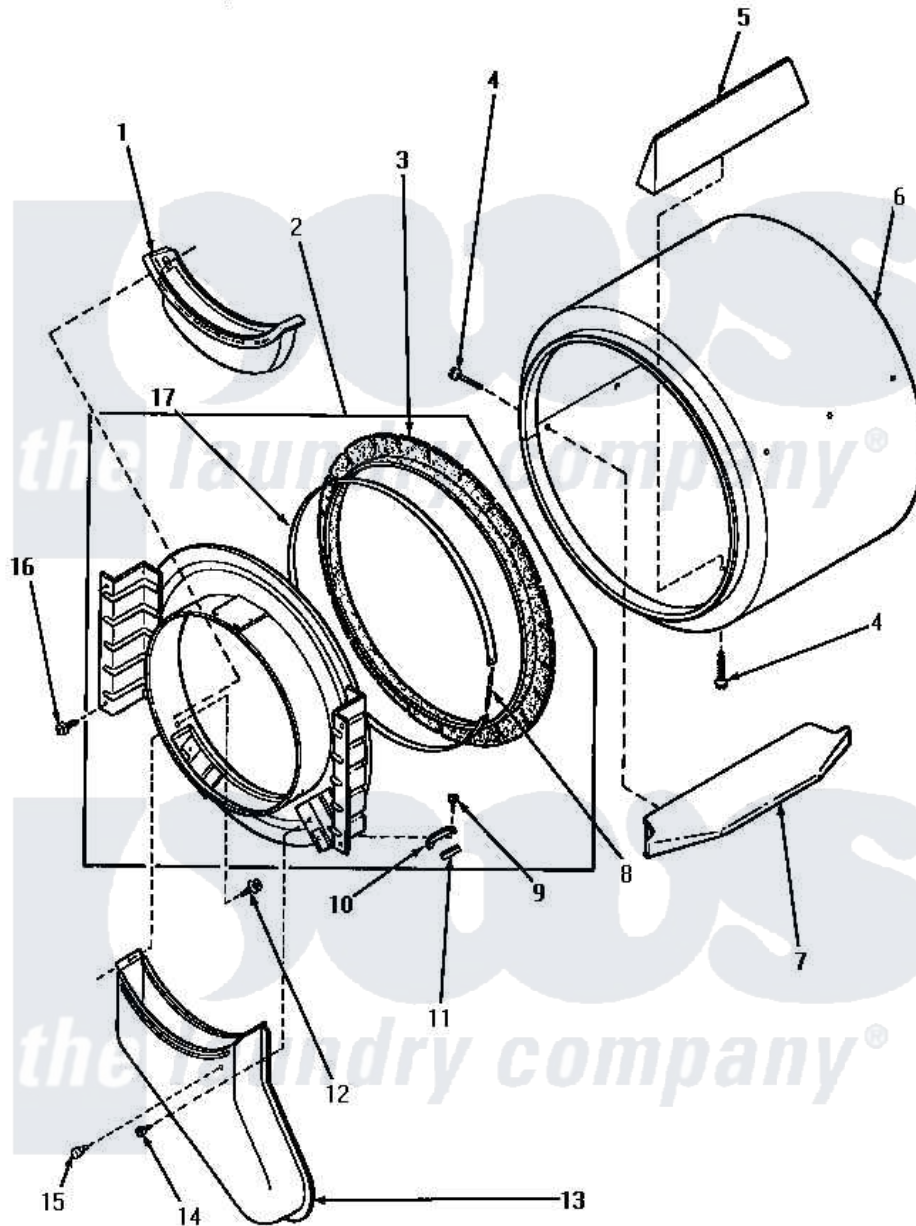

# Amana KG6539 03 - FR BLKHD, AIR DUCT, FELT SEAL & CYLINDER

Amana Residential Amana KG6539 Washer Parts Parts Diagram 03 - FR BLKHD, AIR DUCT, FELT SEAL & CYLINDER  
 Click on the part number to view part

Item	Original Part Number	Replaced By	Status	Part Description
1	<a href="#">61376P</a>			Filter, Lint-White W/Inst.
"	57024	<a href="#">61376P</a>		Filter, Lint-White W/Inst.
2	61835L		Not Available	ASSY,BULKHEAD-FRONT xREPLACE
"	61835H		Not Available	ASSY,BULKHEAD-FRONT
"	61835W		Not Available	ASSY,BULKHEAD-FRONT
3	<a href="#">56088</a>			Assembly, Seal
4	56131		Not Available	SCREW,10BT X 1 TAPPING
5	56013		Not Available	BAFFLE,CYLINDER-SHORT-
"	Y61399		Not Available	BAFFLE,CYLINDER-SHORT-
6	61073P		Not Available	ASSY,CYLINDER-WHITE
7	Y61027		Not Available	BAFFLE,CYLINDER-EXTEND
8	<a href="#">52310</a>			Spring
9	23962	<a href="#">W10116760</a>		Screw
10	<a href="#">61448</a>			Glide, Cylinder-Rulon F
11	<a href="#">58049</a>			Pad, Thin
12	23628	<a href="#">489464</a>		Screw

13	<a href="#">60786</a>		Assembly, Air Duct-Front
14	56392	Not Available	SCREW,8-18 X 3/8 TAPPI
15	56938	Not Available	BUMPER
16	25723	<a href="#">27001200</a>	Screw
17	Y56090	Not Available	SEAL STRAP