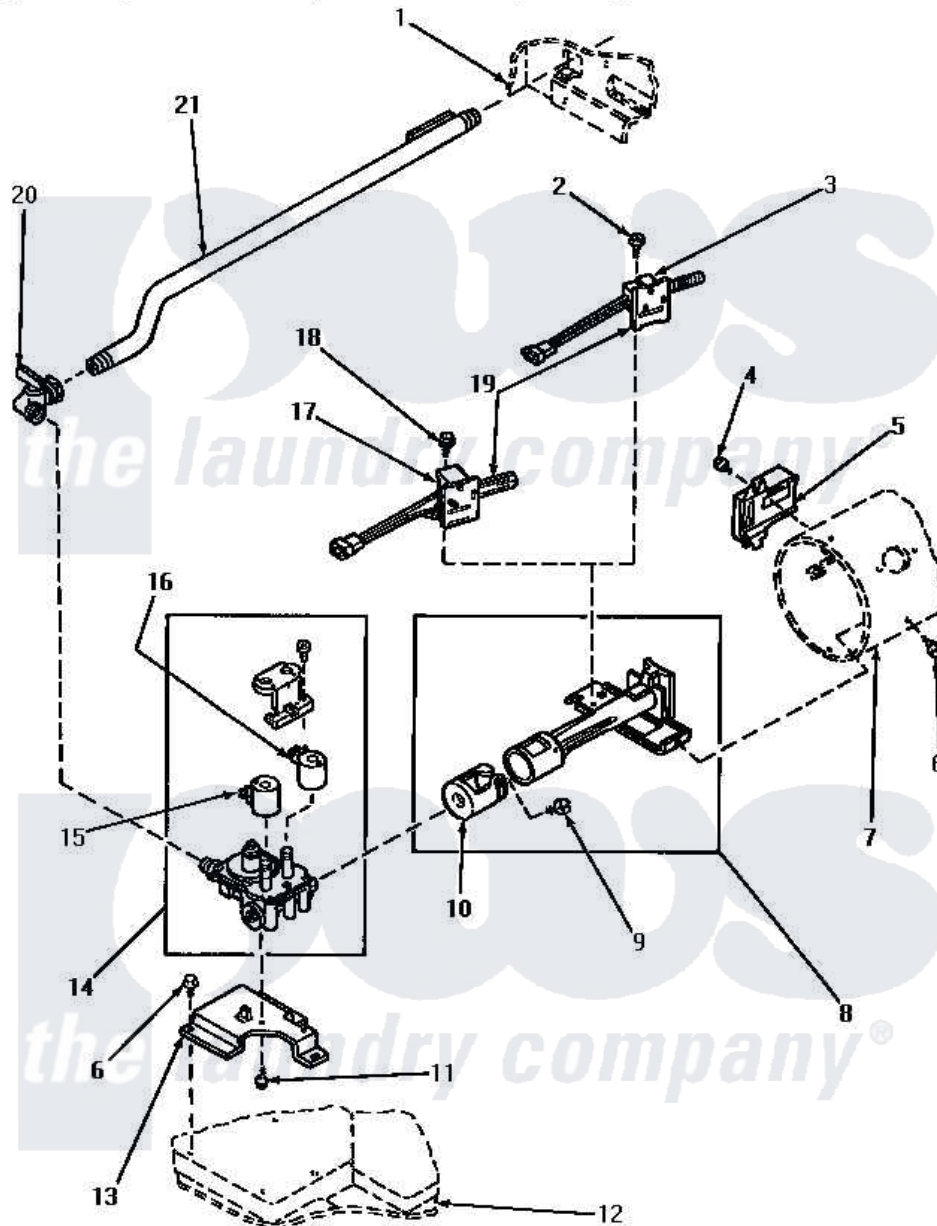

Amana KG6539 04 - GAS VALVE, IGNITER & GAS CONVERSION KITS

Amana Residential Amana KG6539 Washer Parts Parts Diagram 04 - GAS VALVE, IGNITER & GAS CONVERSION KITS

[Click on the part number to view part](#)

Item	Original Part Number	Replaced By	Status	Part Description
1	Y00000000		Not Available	SEE NOTE CABINET
2	56693			Screw, No.6-20 x. 44/.41 In
3	Y00000000		Not Available	SEE NOTE CARBORUNDUM IGNITER AND BRACKET
4	23222	3177991		Screw
5	Y56231	338906		Radiant, Sensor
6	56264	27001200		Screw
7	Y00000000		Not Available	SEE NOTE BURNER HOUSING
8	Y56234	37001304		Burner Ign
9	51356		Not Available	SCREW,6-32 X 5/16 RD H
10	53007	53-007		Receptacle
11	56124	3370225		Screw
12	Y00000000		Not Available	SEE NOTE BASE
13	58912	500821		Bracket, Mounting-Gas
14	58804			Assembly, Valve-Gas-Single-

15	58804A	306106	Coil, Holding And Booster--W
16	58804B	694540	Coil, 60 Hz
17	Y0000000		Not Available SEE NOTE NORTON IGNITER AND BRACKET
18	56693		Screw, No.6-20 x. 44/.41 In
19	Y61076	37001308	Ignitor
20	Y56229	510205	Valve-Elbo
21	58911		Assembly, Lead-In Pipe