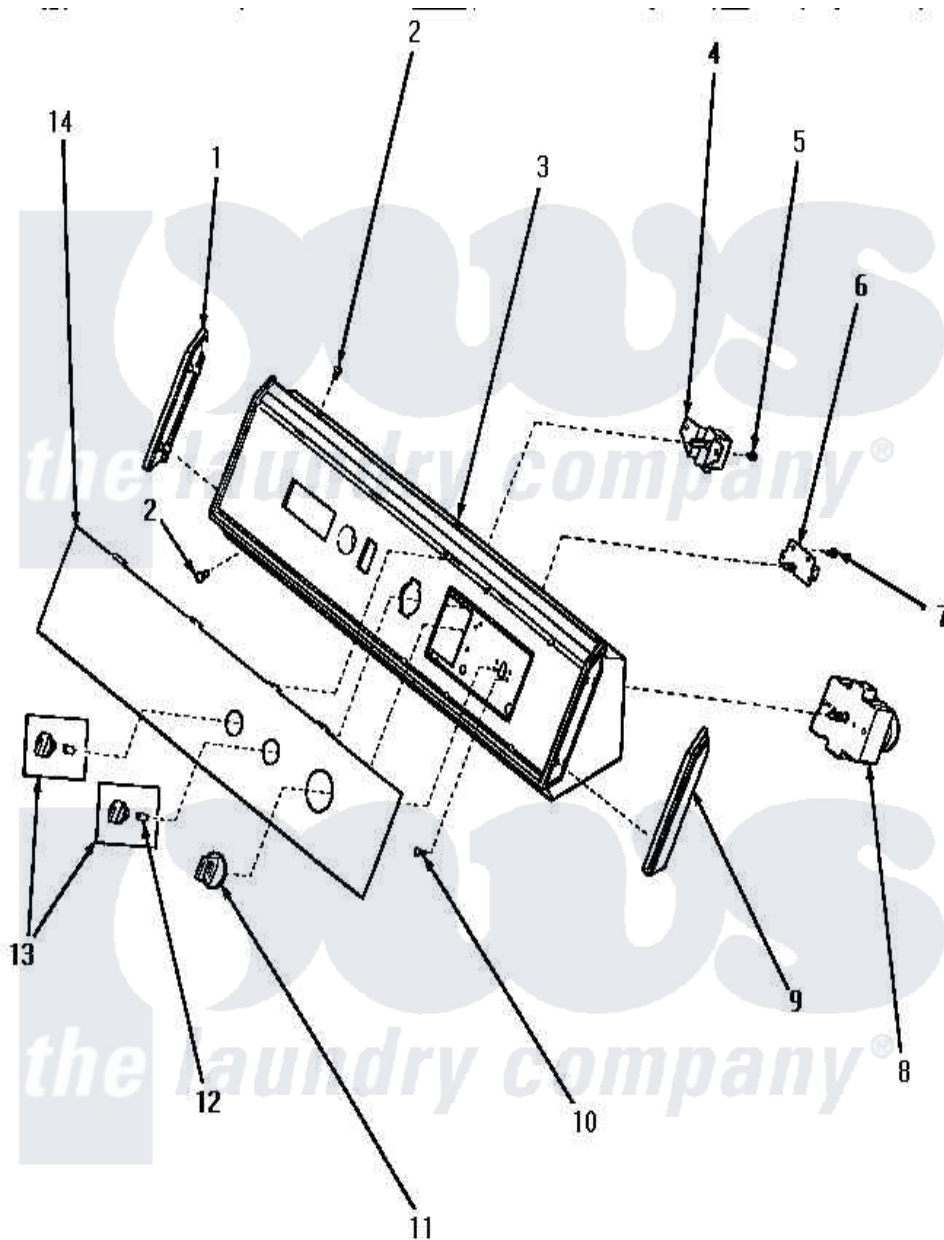

# Amana KG6539 05 - GRAPHICS PANEL, CONROL HOOD & CONTROLS

Amana [Residential Amana KG6539 Washer Parts](#) Parts Diagram 05 - GRAPHICS PANEL, CONROL HOOD & CONTROLS

[Click on the part number to view part](#)

Item	Original Part Number	Replaced By	Status	Part Description
1	31249		Not Available	CAP,END-L.H.-CHROME
2	31752		Not Available	SCREW,No.8ABX3/4 POZIDRI
3	59955		Not Available	ASSY,HOOD & MOUNTING P
4	59447	<a href="#">500823</a>		Signal, Rotary
5	<a href="#">31260</a>			Screw, No.8 X 3/8 Ind H
6	59450		Not Available	SWITCH,ROTATE-TO-START
7	23962	<a href="#">W10116760</a>		Screw
8	61402		Not Available	TIMER,5 CYCLE
9	<a href="#">31248</a>			Cap, End-RH-Chrome
10	Y59616	<a href="#">90767</a>		Screw, 8A X 3/8 HeX Washer Head Tapping
11	<a href="#">59791</a>			Assembly, Timer Knob And Skir
12	10519		Not Available	RETAINER
13	31286		Not Available	ASSY,KNOB-ROTARY-BLK/O
14	Y0000000		Not Available	SEE NOTE GRAPHICS