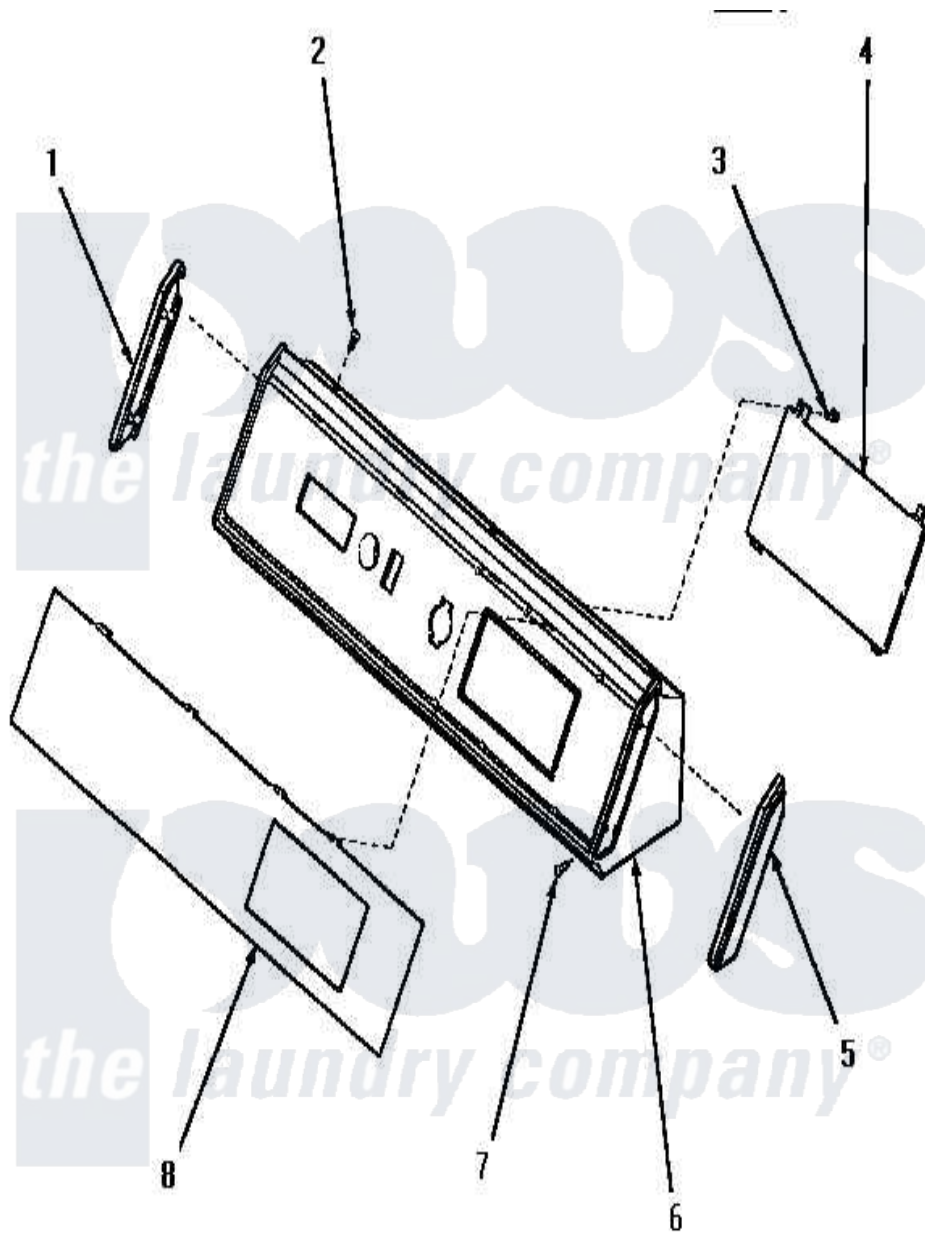

Amana KG6539 06 - GRAPHICS PANEL, CONTROL HOOD & CONTROLS

Amana Residential Amana KG6539 Washer Parts Parts Diagram 06 - GRAPHICS PANEL, CONTROL HOOD & CONTROLS

[Click on the part number to view part](#)

Item	Original Part Number	Replaced By	Status	Part Description
"	NOTE:		Not Available	ORDER GRAPHICS PANEL FROM THE SOURCE WHERE THE DRYER WAS PURCHASED. INCLUDE THE COMPLETE MODEL AND SERIAL NUMBERS WITH ORDER.
1	31249		Not Available	CAP,END-L.H.-CHROME
2	31752		Not Available	SCREW,No.8ABX3/4 POZIDRI
3	31260			Screw, No.8 X 3/8 Ind H
4	59609			Electrical Control Kit
5	31248			Cap, End-RH-Chrome
6	59606		Not Available	HOOD, DRYER-BLACK
7	31752		Not Available	SCREW,No.8ABX3/4 POZIDRI
8	Y00000000		Not Available	SEE NOTE GRAPHICS PANEL -- (SEE NOTE)