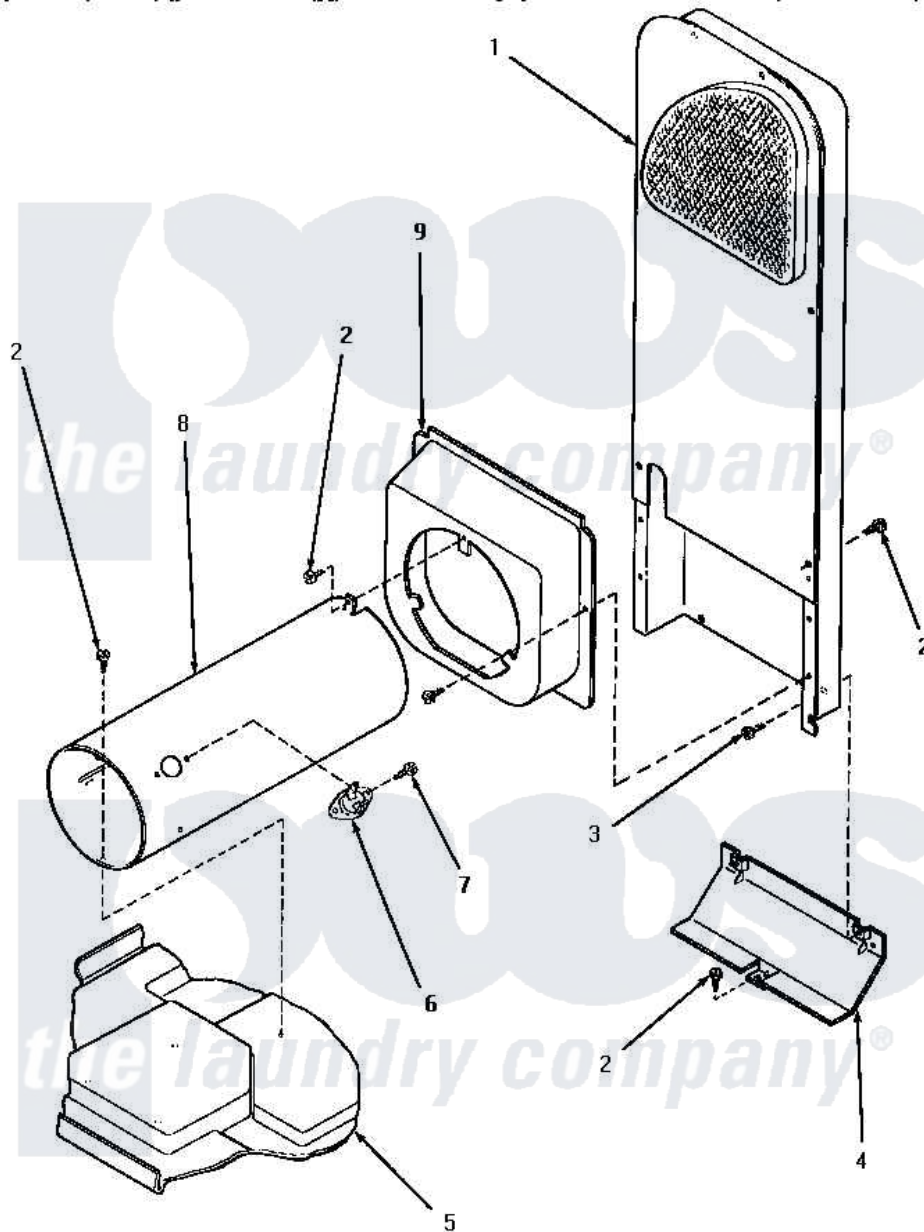

# Amana KG6539 07 - HEATER BOX

Amana Residential Amana KG6539 Washer Parts Parts Diagram 07 - HEATER BOX  
 Click on the part number to view part

Item	Original Part Number	Replaced By	Status	Part Description
1	6116P		Not Available	HEATER BOX
2	56264	<a href="#">27001200</a>		Screw
3	51780	<a href="#">3390631</a>		Screw, 10-16 X 3/8
4	60952		Not Available	SHIELD,HEAT DUCT
5	Y00000000		Not Available	SEE NOTE BASE
6	<a href="#">489P3</a>			Limit Thermostat
7	51782		Not Available	SCREW, 6B-20X5/16
8	61974		Not Available	BURNER HOUSING
9	Y60948	<a href="#">510101</a>		Shroud Heat Duct