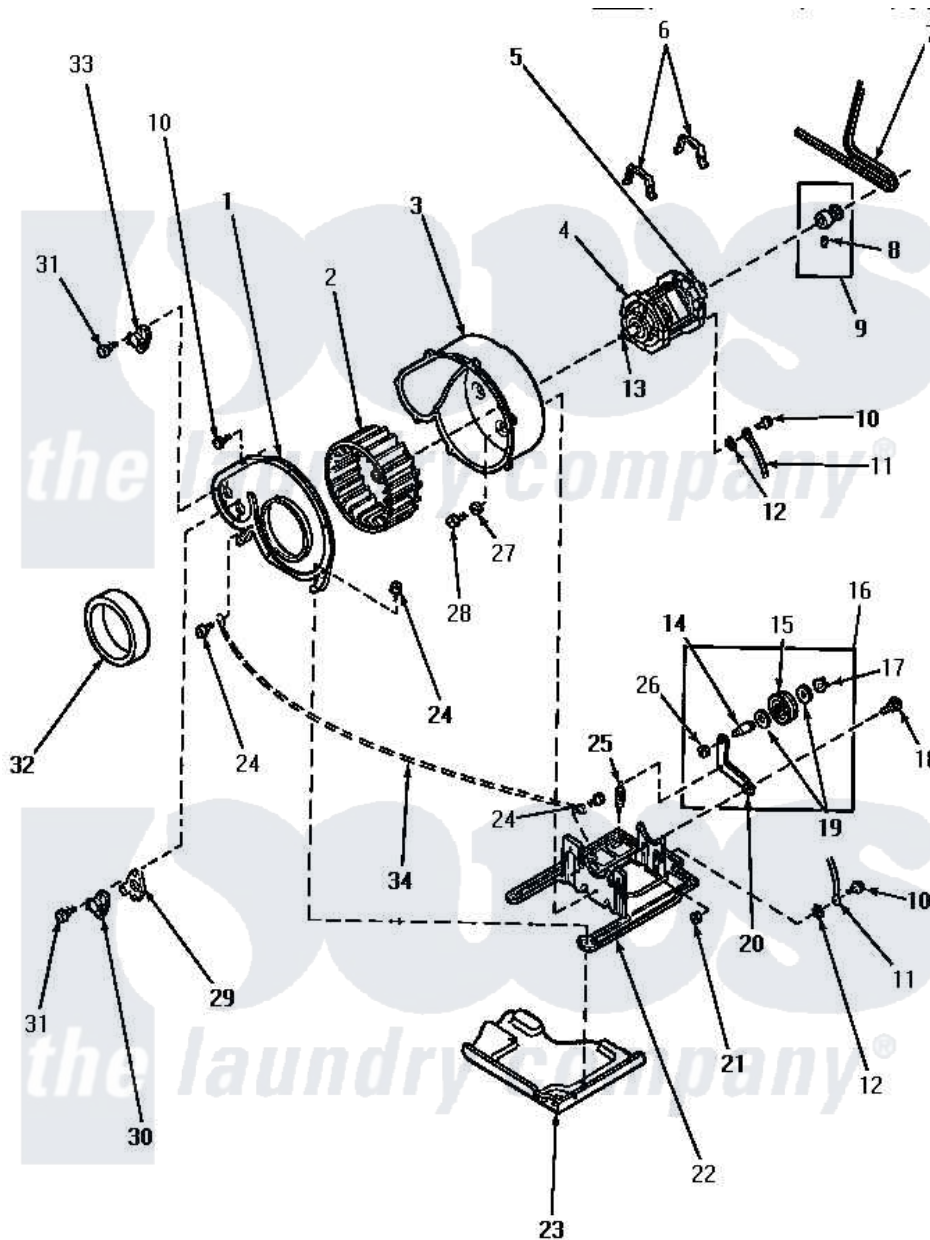

# Amana KG6539 09 - MOTOR, EXHAUST FAN & BELT

Amana [Residential Amana KG6539 Washer Parts](#) Parts Diagram 09 - MOTOR, EXHAUST FAN & BELT  
 Click on the part number to view part

Item	Original Part Number	Replaced By	Status	Part Description
1	60818		Not Available	COVER,BLOWER HOUSING xREPLACE
2	56000	<a href="#">510139P</a>		Assembly Blower Fan Package
3	<a href="#">56020</a>			Housing, Blower
4	Y58044	<a href="#">915P3</a>		Motor-Drve
5	53249		Not Available	SWITCH
"	53226		Not Available	SWITCH,MOTOR
"	59895		Not Available	MOTOR SWITCH, INTERNAL MOUNTED
6	Y58047	<a href="#">660658</a>		Clamp, Motor Mounting 343481 685441
7	59174	<a href="#">40111201</a>		Belt, Cylinder
8	52906		Not Available	SETSCREW
9	59173		Not Available	MOTOR PULLEY ASSEMBLY
10	23962	<a href="#">W10116760</a>		Screw
11	Y0000000		Not Available	SEE NOTE GROUND WIRE, GREEN