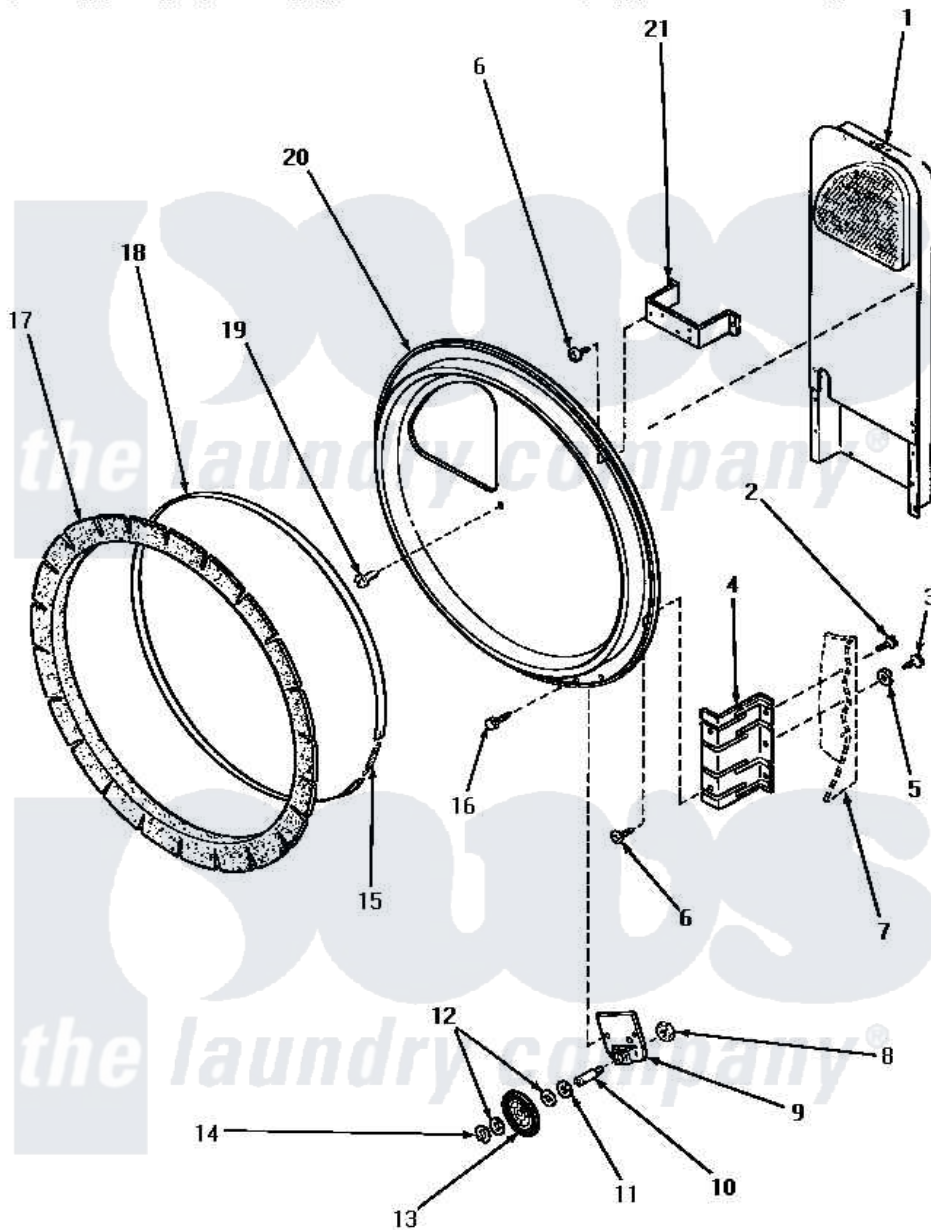

# Amana KG6539 11 - REAR BLKHD, FELT SEAL & CYLINDER ROLLER

Amana Residential Amana KG6539 Washer Parts Parts Diagram 11 - REAR BLKHD, FELT SEAL & CYLINDER ROLLER

Click on the part number to view part

Item	Original Part Number	Replaced By	Status	Part Description
1	Y00000000		Not Available	SEE NOTE HEATER BOX
2	25723	<a href="#">27001200</a>		Screw
3	<a href="#">52909</a>			Screw, 10B-16 X 1/2 HeX
4	56055		Not Available	BRACKET,BULKHEAD-REAR
5	51474		Not Available	WASHER, 13/64IDX1/2ODX.
6	56078	<a href="#">M400664</a>		SCrew Tap Trs Cr Rec 1016AB
7	Y00000000		Not Available	SEE NOTE CABINET
8	56156	<a href="#">358160</a>		Nut
9	56042		Not Available	BRACKET,CYLINDER ROLLER
10	<a href="#">56461</a>			Shaft
11	23886		Not Available	WASHER,.578IDX1.25ODX1
12	<a href="#">52549</a>			Washer, 501 ID X3/4 Odx
13	56457	<a href="#">62649P</a>		Roller- CY
14	<a href="#">23748</a>			Ring, Retaining

15	<a href="#">52310</a>		Spring
16	52150	<a href="#">489464</a>	Screw
17	<a href="#">56088</a>		Assembly, Seal
18	Y56090		Not Available
19	23628	<a href="#">489464</a>	Screw
20	Y61127		Not Available
21	60823	<a href="#">60823P</a>	Bracket, Terminal Block