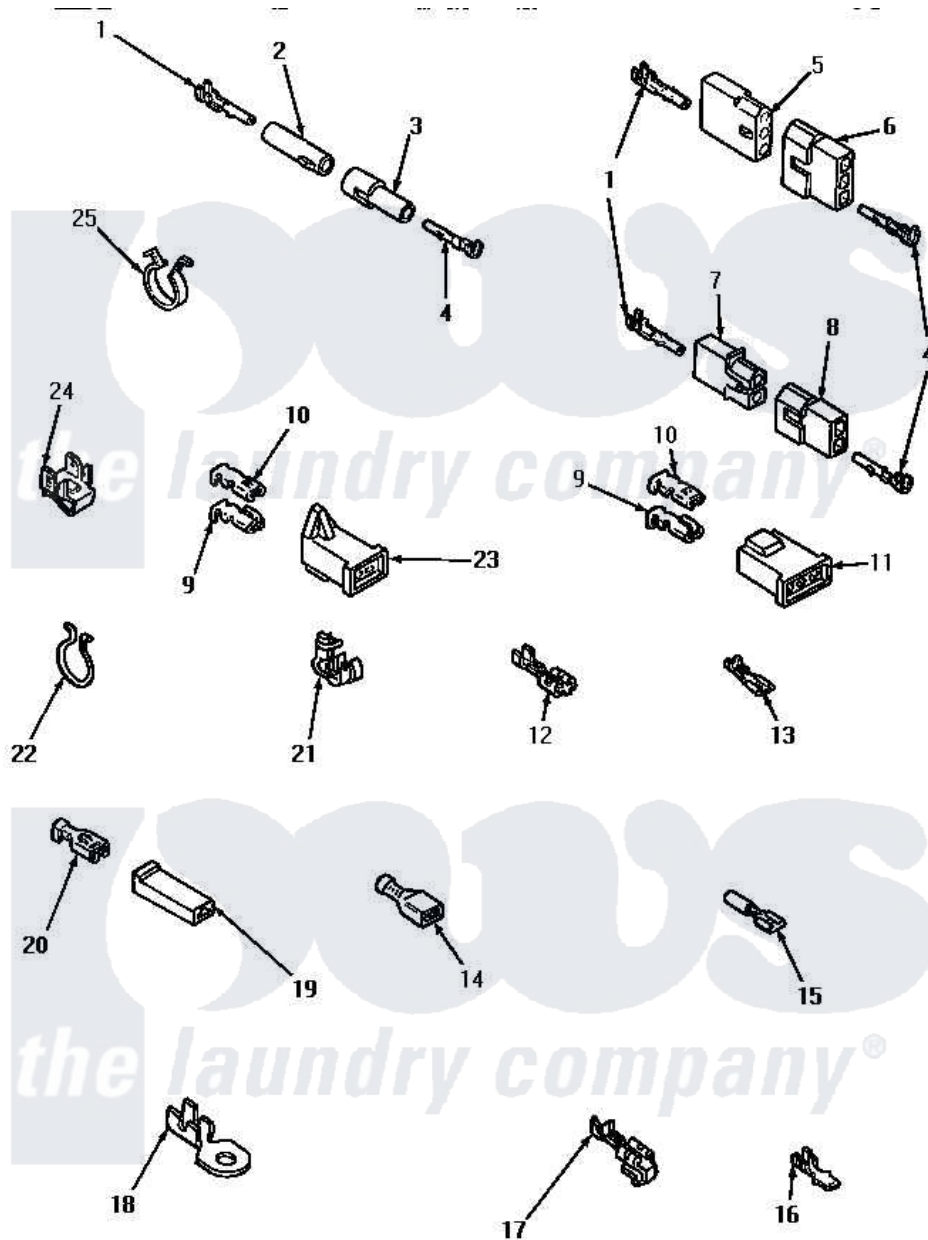

# Amana KG6539 12 - TERMINALS

Amana [Residential Amana KG6539 Washer Parts](#) Parts Diagram 12 - TERMINALS  
 Click on the part number to view part

Item	Original Part Number	Replaced By	Status	Part Description
1	Y00117	<a href="#">5011-XX</a>		093 Female Socket
2	<a href="#">26301</a>			Receptacle, Molex
3	26302		Not Available	PLUG,1 CIRCUIT
4	<a href="#">Y00116</a>			Terminal, Pin-Male
5	23039	<a href="#">697780</a>		Receptacle,
6	<a href="#">23040</a>			Plug-3 Circuit
7	<a href="#">56451</a>			Receptacle, 2 Circuit
8	<a href="#">56448</a>			Terminal Block Plug
9	<a href="#">Y00190</a>			Connector-Receptacle
10	<a href="#">Y00189</a>			Terminal, Spade
11	58800		Not Available	CONNECTOR-3 CIRCUIT (3 CIRCUIT CONNECTOR)
12	Y00119		Not Available	SPADE TERMINAL(18 GAUGE) (1/4 INCH-(1) 18 GAUGE WIRE)
"	Y00121		Not Available	SPADE TERMINAL(12 GAUGE) (1/4 INCH-(2) 18 GAUGE WIRES O

13	<a href="#">Y00209</a>		Spade Terminal (18 Gauge) (3/16 Inch-(2) 18 Gauge Wires-
"	<a href="#">Y00124</a>		Spade Terminal (18 Gauge) (3/16 Inch-(1) 18 Gauge Wire-
14	Y00163	<a href="#">285432</a>	Terminal
"	<a href="#">Y00165</a>		Insulated Spade Terminal
15	Y00214	Not Available	BARREL INSULATED SPADE(18 GAUG (1/4 INCH- 18 GAUGE WIRE)
"	<a href="#">Y00215</a>		Barrel Insulated Spade
16	<a href="#">Y00138</a>		Male Tab Terminal 18 Gauge Wire)
"	Y00139	<a href="#">Y00138</a>	Male Tab Terminal 18 Gauge Wire)
17	<a href="#">Y00114</a>		Spade Terminal
18	<a href="#">00110</a>		No.10 18 Gauge Wire
"	<a href="#">Y00111</a>		Ring Terminal No.10 No.10 18 Gauge Wires Or
19	<a href="#">90789</a>		Connector
20	00122	Not Available	(1/4 INCH-(2) 18 GAUGE WIRES O
"	<a href="#">Y00115</a>		Lock In Spade Terminal (18 Gaug (1/4 Inch-(1) 18 Gauge Wire)
21	21903	<a href="#">211881</a>	Grommet, Cord Part Not Used- Gas Models Only
22	<a href="#">51291</a>		Clip, Wire
23	<a href="#">58799</a>		Connector-2 Circuit
24	Y00161	<a href="#">B5733302</a>	Clip, Ground
25	61510	<a href="#">504034</a>	Clip, Wire