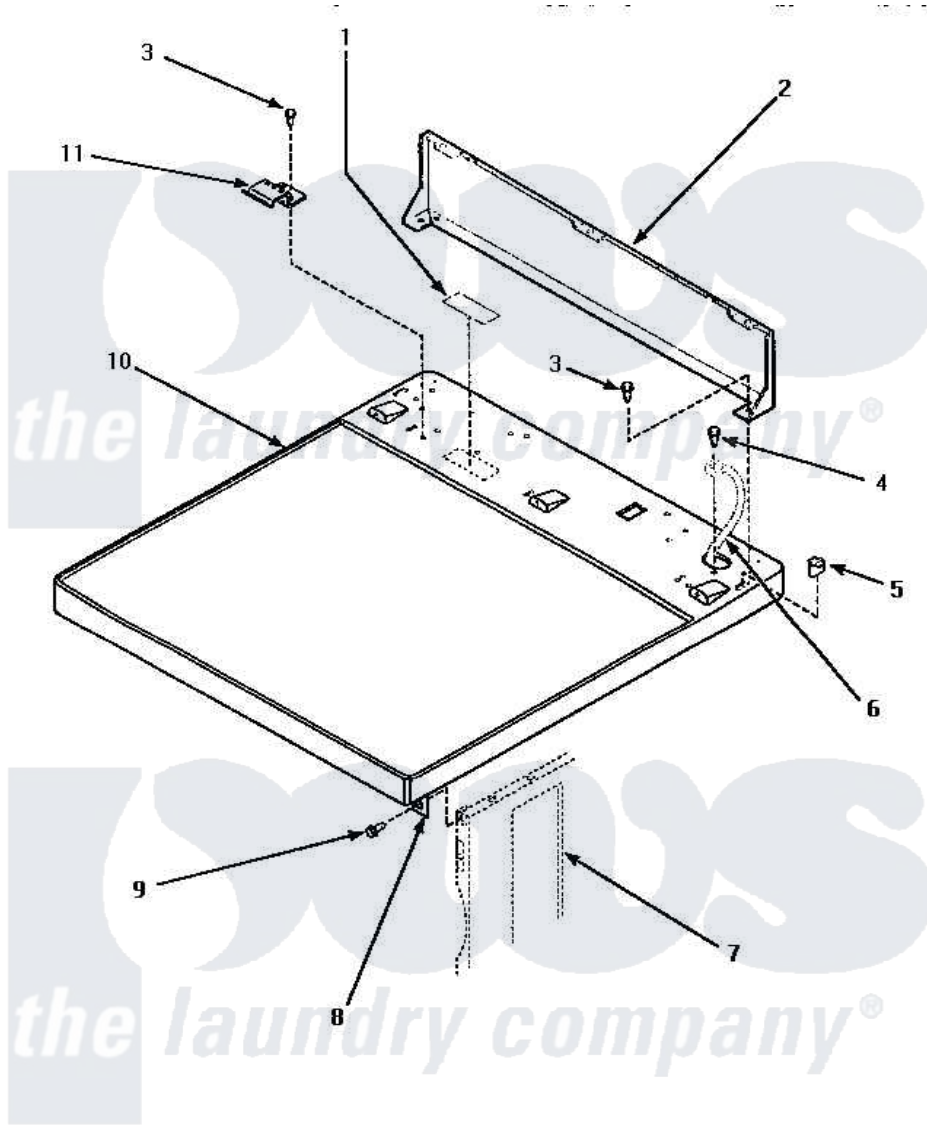

Amana LE1007W (BOM: P1177601W W) 02 - CABINET TOP & CONTROL HOOD REAR PANEL

CABINET TOP AND CONTROL HOOD REAR PANEL

Amana [Residential Amana LE1007W \(BOM: P1177601W W\) Dryer Parts](#) Parts Diagram 02 - CABINET TOP & CONTROL HOOD REAR PANEL
 Click on the part number to view part

Item	Original Part Number	Replaced By	Status	Part Description
1	24903		Not Available	STICKER,DISCONNECT POW
2	500343		Not Available	PANEL,BACK(HOME HOOD)
3	501086	90767		Screw, 8A X 3/8 HeX Washer Head Tapping
4	20530			Screw, 10-24 x 3/8 Hex
5	501242		Not Available	CLIP,TUBULAR INSERT
6	Y00000000		Not Available	SEE NOTE SEE NOTE GROUND WIRE FROM REAR BULKHEAD -- (GREEN)
7	Y00000000		Not Available	SEE NOTE SEE NOTE CABINET
8	500084	40130801		Bracket, Top Mount
9	33562	27001200		Screw
10	500085WP	37001027		Panel, Top
"	500085LP	510029LP		Kit Top Panel W/Hdwdomestic
11	501241	Y503876		Clip, Hold Down