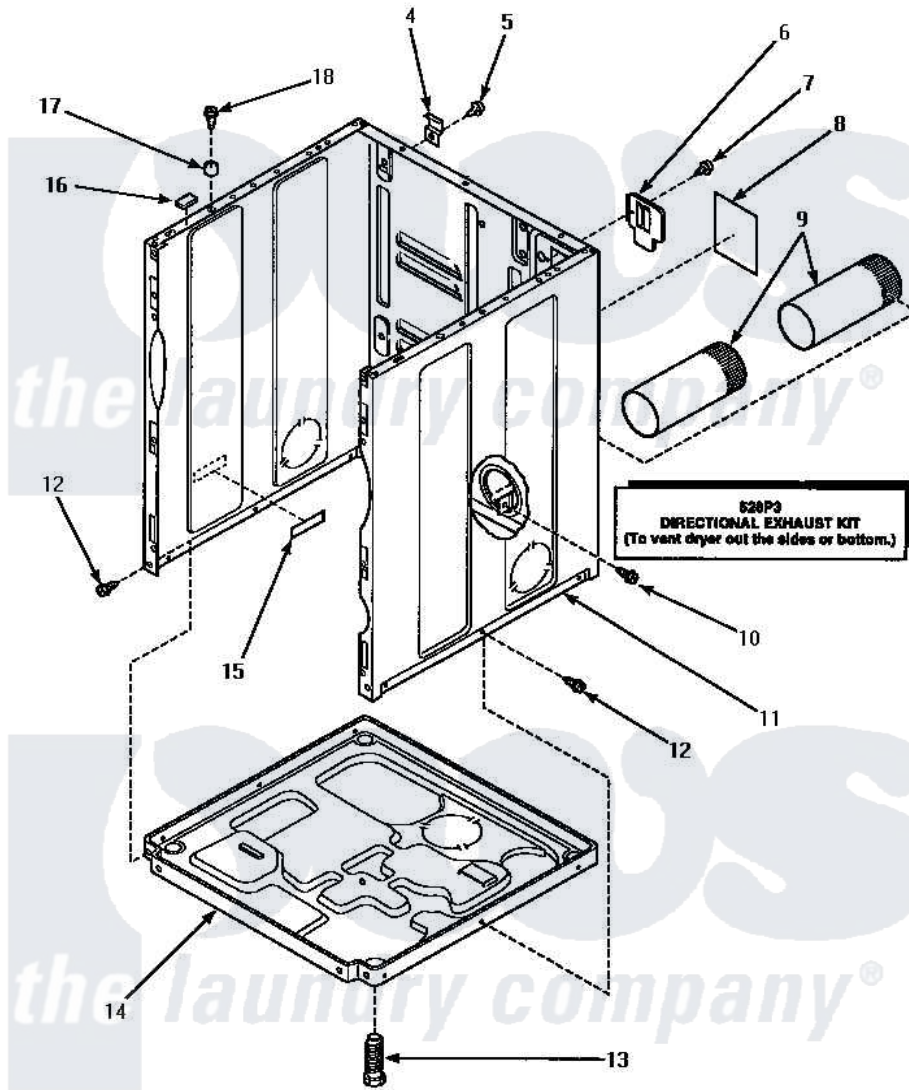

Amana LE1007W (BOM: P1177601W W) 03 - CABINET, EXHAUST DUCT & BASE

CABINET, EXHAUST DUCT AND BASE

Amana Residential Amana LE1007W (BOM: P1177601W W) Dryer Parts Parts Diagram 03 - CABINET, EXHAUST DUCT & BASE

Click on the part number to view part

Item	Original Part Number	Replaced By	Status	Part Description
4	500003			Hinge, Top
5	33562	27001200		Screw
6	500114	510903		Plate Access Panel
7	33562	27001200		Screw
8	501289		Not Available	(ELECTRIC MODELS)
9	500064	505518		Duct, Exhaust
10	501668	503688		Screw, 10B-16 X .34 I
11	500001HP		Not Available	ASSY, CABINET
"	500001LP	727P3L		Kit Dryer Panels
"	500001WP	37001284		Cabinet As Pack
12	33562	27001200		Screw
13	Y500101			Leg, Leveling
14	500070			Base, Dryer
15	61294		Not Available	(ELECTRIC MODELS)
16	Y56128			Pad, Bumper

17	56079	505187	Locator, Panel
18	32671	Y014874	Screw, Idler Arm And Sleeve
NI	528P3		Directional Exhaust Kit