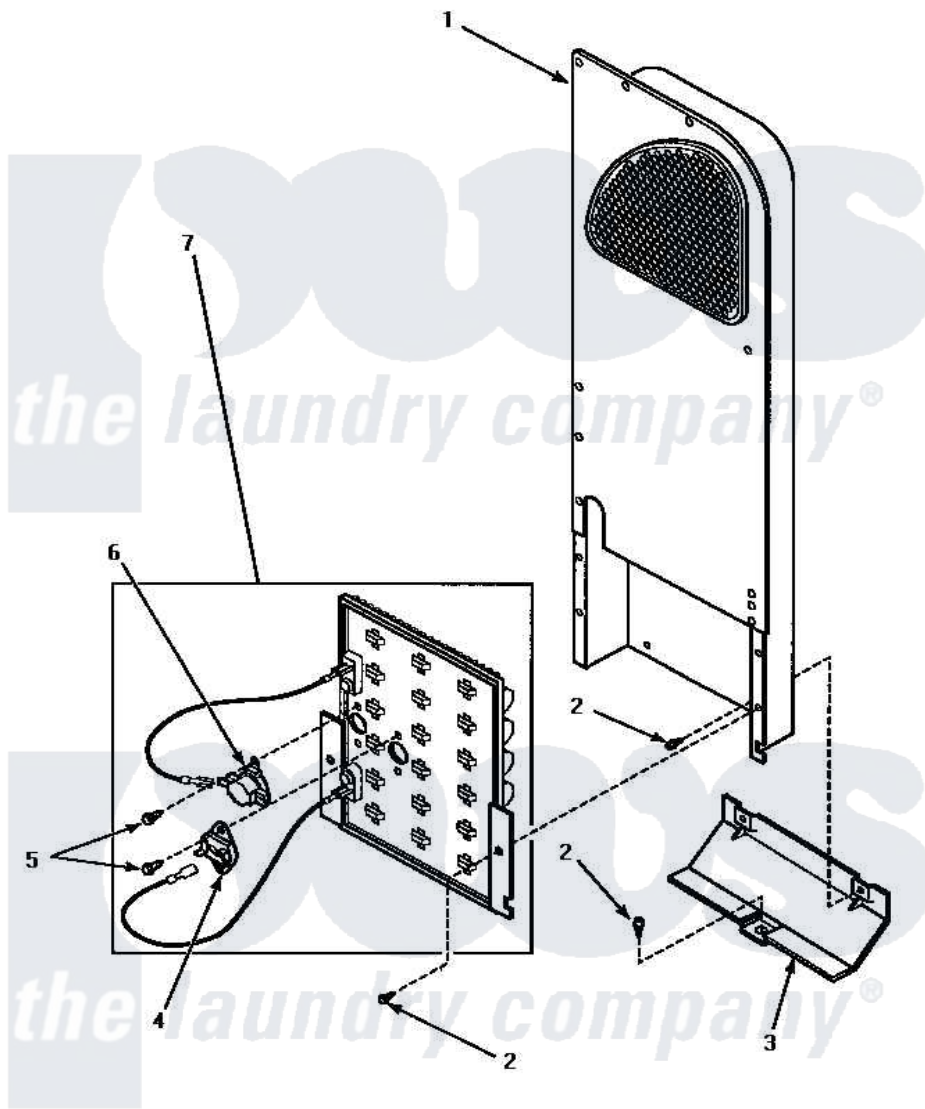

**Amana LE1007W (BOM: P1177601W W) 06 - HEATER BOX ASSY
(ORIGINAL)**

**HEATER BOX ASSEMBLY ORIGINALLY ON DRYER
(Electric Model Dryers)**

Amana Residential Amana LE1007W (BOM: P1177601W W) Dryer Parts Parts Diagram 06 - HEATER BOX ASSY
(ORIGINAL)

[Click on the part number to view part](#)

Item	Original Part Number	Replaced By	Status	Part Description
1	Y00000000		Not Available	SEE NOTE SEE NOTE HEATER BOX ASSEMBLY
2	501668	503688		Screw, 10B-16 X .34 I
3	60952		Not Available	SHIELD,HEAT DUCT
4	62600	40113801		Fuse, Thermal
5	23222	3177991		Screw
6	Y62641	W10116735		Thermistor-Fix
7	61928			Heater Assembly 208V
"	61927			Heater Assembly