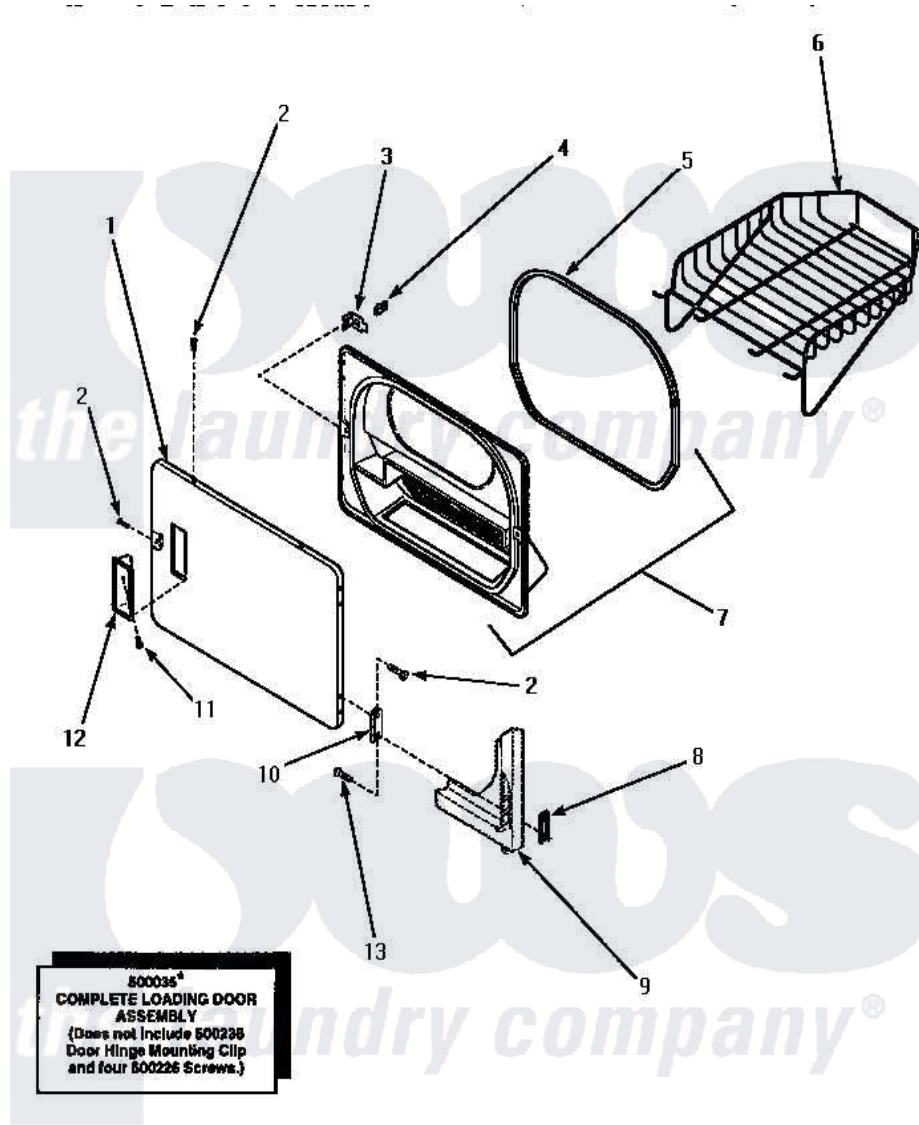

Amana LE1007W (BOM: P1177601W W) 08 - LOADING DOOR WITH DRYING RACK

LOADING DOOR WITH DRYING RACK

Amana [Residential Amana LE1007W \(BOM: P1177601W W\) Dryer Parts](#) Parts Diagram 08 - LOADING DOOR WITH DRYING RACK

[Click on the part number to view part](#)

Item	Original Part Number	Replaced By	Status	Part Description
1	500040L			Assembly, Door-Home
"	500040W			Assembly, Door-Home
2	500226			Screw, 8b-16 x 5/8 Tap
3	500223	40116201		Bracket, Door Strike
4	500039	510181		Strike Doormetal
5	500200		Not Available	SEAL,DOOR
6	501295P		Not Available	RACK, DRYING
7	500199		Not Available	ASSY,LINER & SEAL
8	500236			Clip, Door Hinge Mount
9	Y00000000		Not Available	SEE NOTE SEE NOTE FRONT PANEL
10	500041	Y503676		Hinge, Door And Top
11	500297	8281236		Screw
12	500042L		Not Available	PULL,DOOR
"	500042W		Not Available	PULL,DOOR