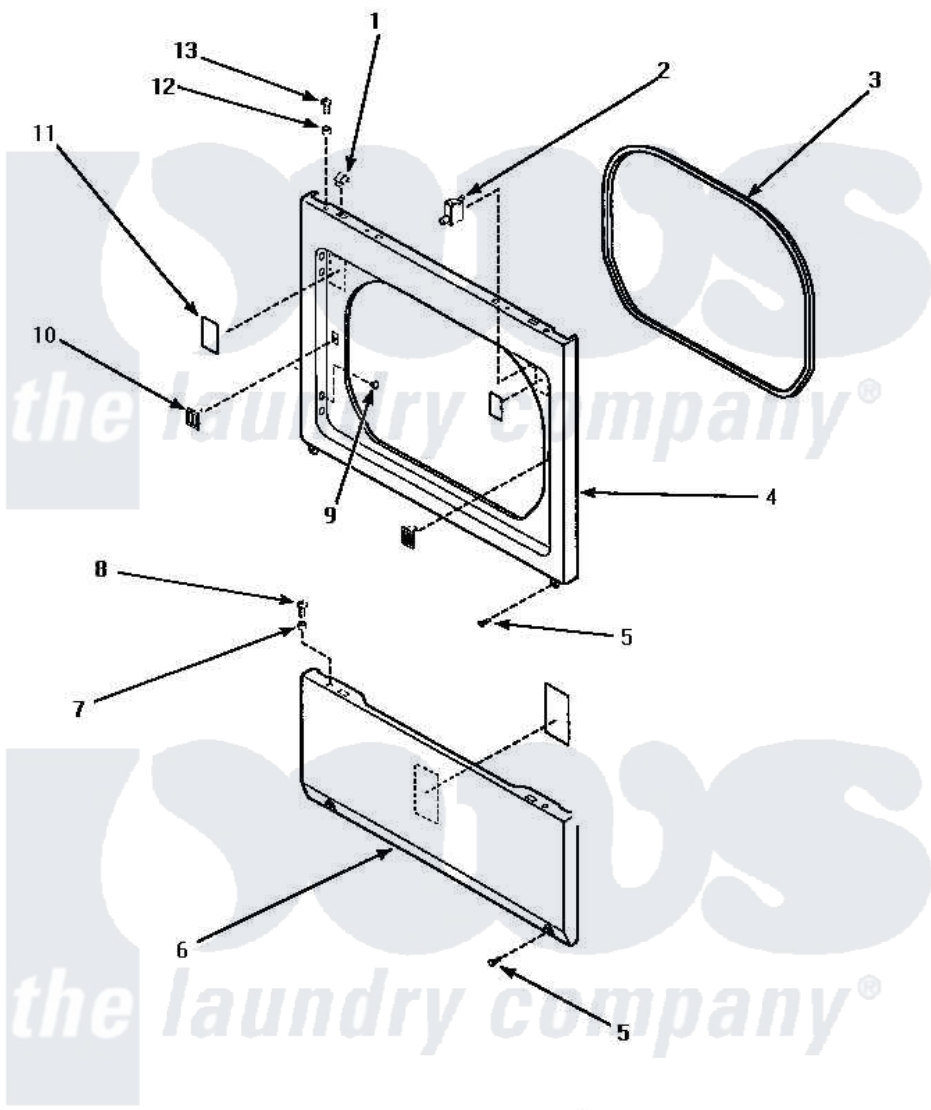

Amana LE1007W (BOM: P1177601W W) 09 - LOWER ACCESS PANEL, FRONT PANEL & SEAL

LOWER ACCESS PANEL, FRONT PANEL AND SEAL

Amana [Residential Amana LE1007W \(BOM: P1177601W W\) Dryer Parts](#) Parts Diagram 09 - LOWER ACCESS PANEL, FRONT PANEL & SEAL
 Click on the part number to view part

Item	Original Part Number	Replaced By	Status	Part Description
1	28835	22001650		Fastener, Spring
2	Y62872	W10169313		Switch-Dor
3	500034			Seal, Front Panel
4	500033W		Not Available	PANEL, FRONT
"	500033H		Not Available	PANEL,FRONT
"	500033L			Panel, Front
5	33562	27001200		Screw
6	500044H		Not Available	PANEL,ACCESS
"	500044L		Not Available	PANEL, ACCESS (ALMOND)
"	500044W	40045301WP		Panel, Access
7	56079	505187		Locator, Panel
8	32671	Y014874		Screw, Idler Arm And Sleeve
9	500227	505295		Screw, No.8ab-16 x 3/4 PH
10	54660	LA-1003		Door Catch Kit
11	500281		Not Available	STICKER