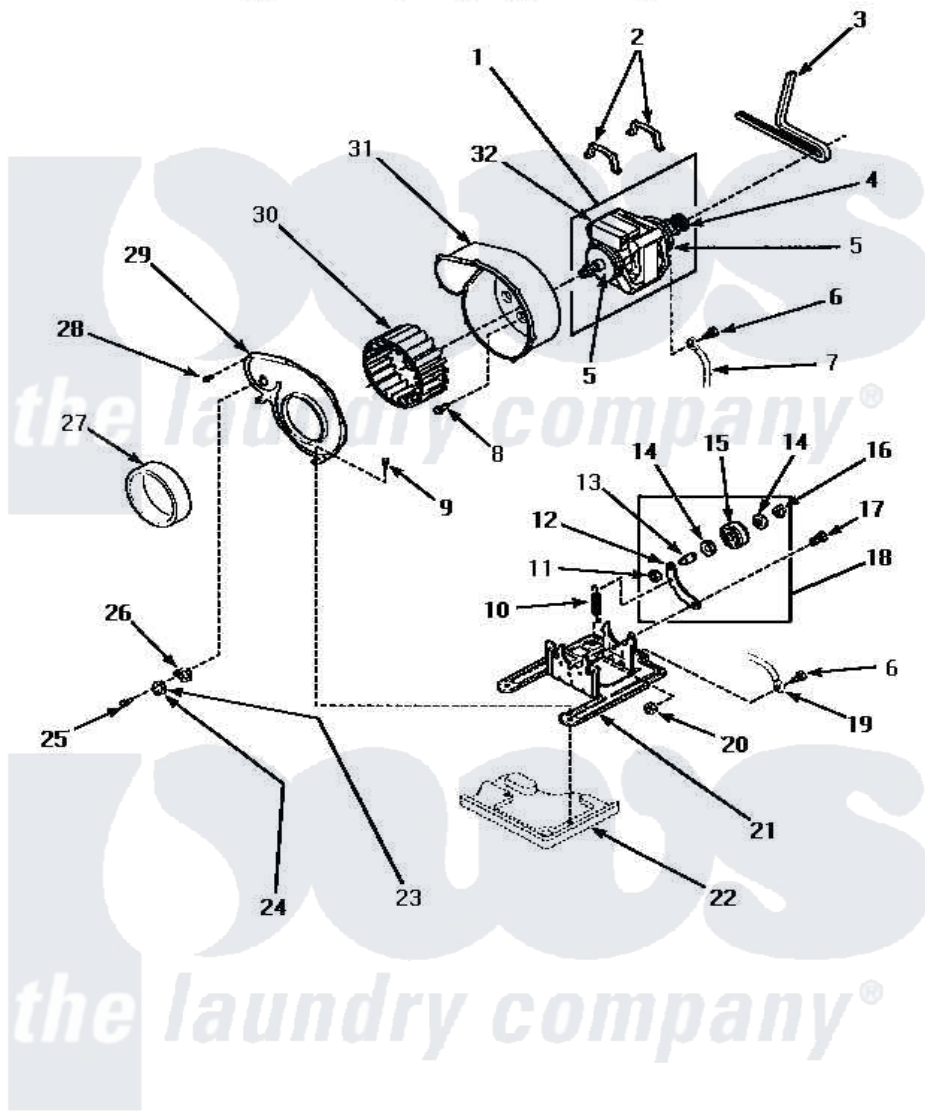

Amana LE1007W (BOM: P1177601W W) 11 - MOTOR, EXHAUST FAN & BELT

MOTOR, EXHAUST FAN AND BELT

Amana Residential Amana LE1007W (BOM: P1177601W W) Dryer Parts Parts Diagram 11 - MOTOR, EXHAUST FAN & BELT

Click on the part number to view part

Item	Original Part Number	Replaced By	Status	Part Description
1	501211	2200376		Motor
2	Y58047	660658		Clamp, Motor Mounting 343481 685441
3	59174	40111201		Belt, Cylinder
4	500011			Pulley, Motor
5	58044A		Not Available	MOUNT,MOTOR-LOCKING
6	20530			Screw, 10-24 x 3/8 Hex
7	Y00000000		Not Available	SEE NOTE SEE NOTE GROUND WIRE FROM MOTOR TO MOUNTING BRACKET, GREEN
8	Y31645	27001200		Screw
9	33562	27001200		Screw
10	56076			Spring, Idler
11	56156	358160		Nut
12	500910	37001144		Assembly- Idler

13	56461		Shaft
14	52549		Washer, 501 ID X3/4 Odx
15	Y54414		Assembly, Wheel And Bearing
16	23748		Ring, Retaining
17	500824		Screw, 1/4-20 Unc Hex
18	500269	37001287	Assembly, Idler Lever/Shaft/Pulley
19	Y00000000	Not Available	SEE NOTE SEE NOTE GROUND WIRE FROM MOTOR TO MOUNTING BRACKET, GREEN
20	52566	27001225	Nut, Jam Mid Lock 1/4-20
21	500822	503613	Mount, Motor
22	Y00000000	Not Available	SEE NOTE SEE NOTE BASE
24	56410		Thermostat
25	23222	3177991	Screw
27	500313		Seal, Blower Housing
28	31260		Screw, No.8 X 3/8 Ind H
29	500078	511969P	Kit Blower Housing And Cover
30	56000	510139P	Assembly Blower Fan Package
31	56020		Housing, Blower
32	501218	Not Available	MOTOR SWITCH (DOES NOT INCLUDE THERMAL PROT