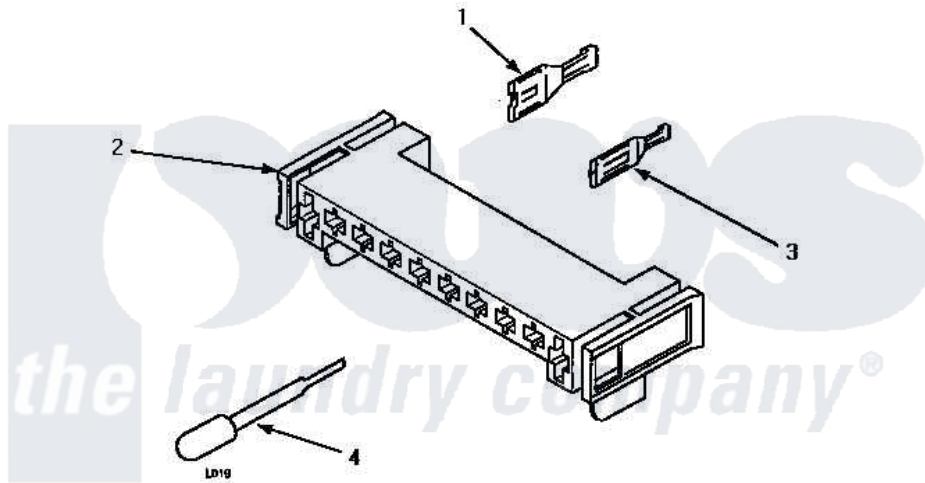

Amana LE1007W (BOM: P1177601W W) 12 - MTR CONN BLOCK/TERM & EXTRACTOR TOOL

MOTOR CONNECTION BLOCK, TERMINALS AND TERMINAL EXTRACTOR TOOLS

Amana Residential Amana LE1007W (BOM: P1177601W W) Dryer Parts Parts Diagram 12 - MTR CONN BLOCK/TERM & EXTRACTOR TOOL

[Click on the part number to view part](#)

Item	Original Part Number	Replaced By	Status	Part Description
1	00255		Not Available	(1/4 INCH-FOR (1) 12 GAUGE WIR
"	Y00256			Spade Terminal Or
2	500338			Housing-10 Position
3	Y00188			Molex Terminal
4	283P4			Terminal Extractor Tool
5	190P4			Terminal Extractor Tool