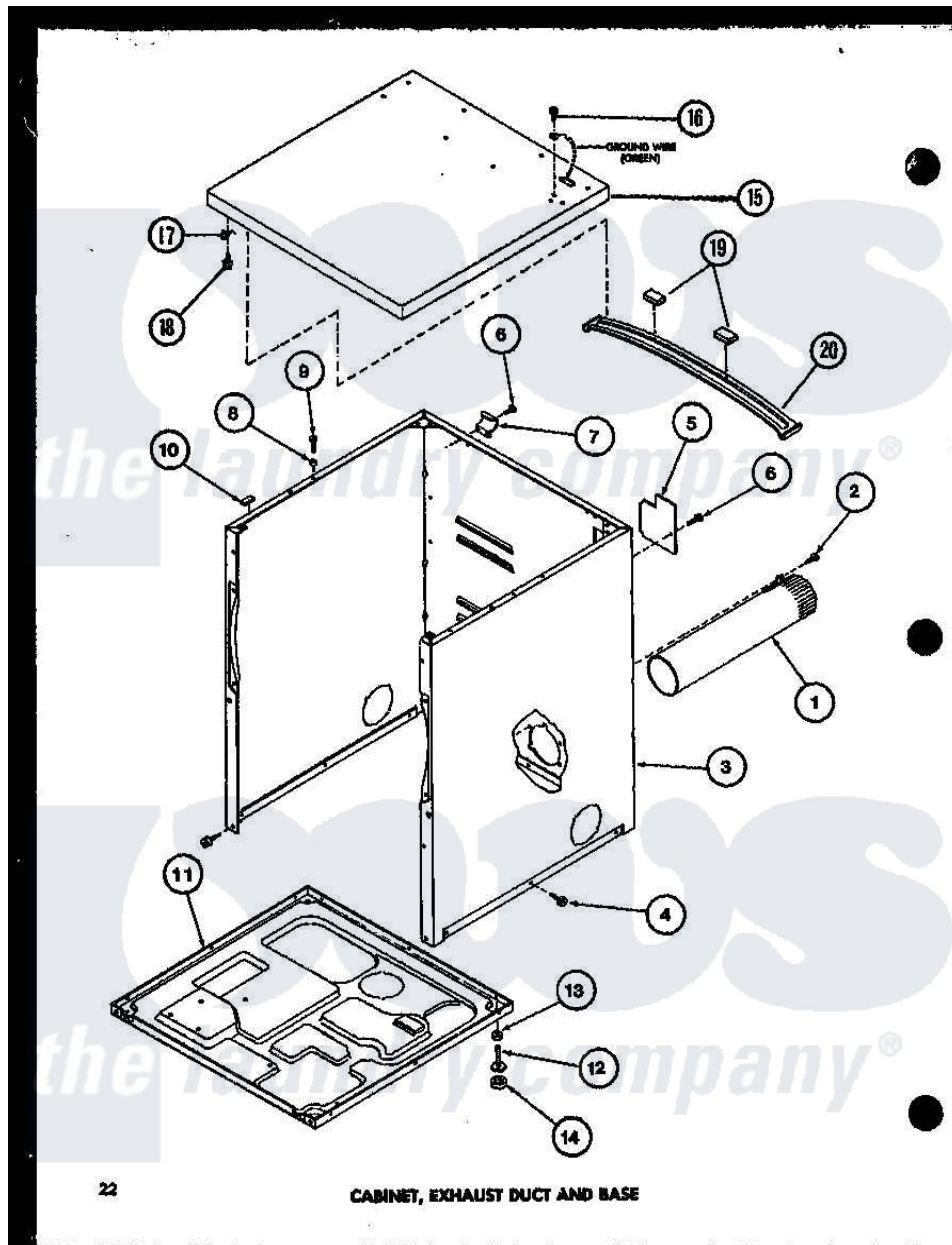

Amana LE1100 (BOM: P7762201W) 01 - CABINET

CABINET, EXHAUST DUCT AND BASE

Amana Residential Amana LE1100 (BOM: P7762201W) Dryer Parts Parts Diagram 01 - CABINET
 Click on the part number to view part

Item	Original Part Number	Replaced By	Status	Part Description
1	R0603041		Not Available	DUCT, EXHAUST
2	R0600052		Not Available	SCREW, HEX HEAD
3	R0603068		Not Available	xxxASSY, DRYER CABINET
"	R0603067		Not Available	CABINET H GOLD
"	R0603118		Not Available	CABINET W
4	R0600028	27001200		Screw
5	R0603040	60821		Access Cover
6	R0600017		Not Available	SCREW
7	R0605567		Not Available	HINGE
8	R0603524	505187		Locator, Panel
9	R0600031	Y014874		Screw, Idler Arm And Sleeve
10	R0606519	Y56128		Pad, Bumper
11	R0603028	60811		Assembly, Base-Complete
12	R0600051	Y305086		Adjustable Leg And Nut
13	R0601021	62739		Nut, Lock
14	R0606525	Y314137		Foot, Rubber

15	R0603111	Not Available	PANEL, TOP ASSY
"	R0603113	Not Available	CABINET TOP
"	R0603112	Not Available	CABINET TOP
16	R0600055	20530	Screw, 10-24 x 3/8 Hex
17	R0601005	36020	Nut-10-24
18	R0600010	Not Available	SCREW
19	R0606520	Not Available	PAD
20	R0605550	Not Available	BRACE