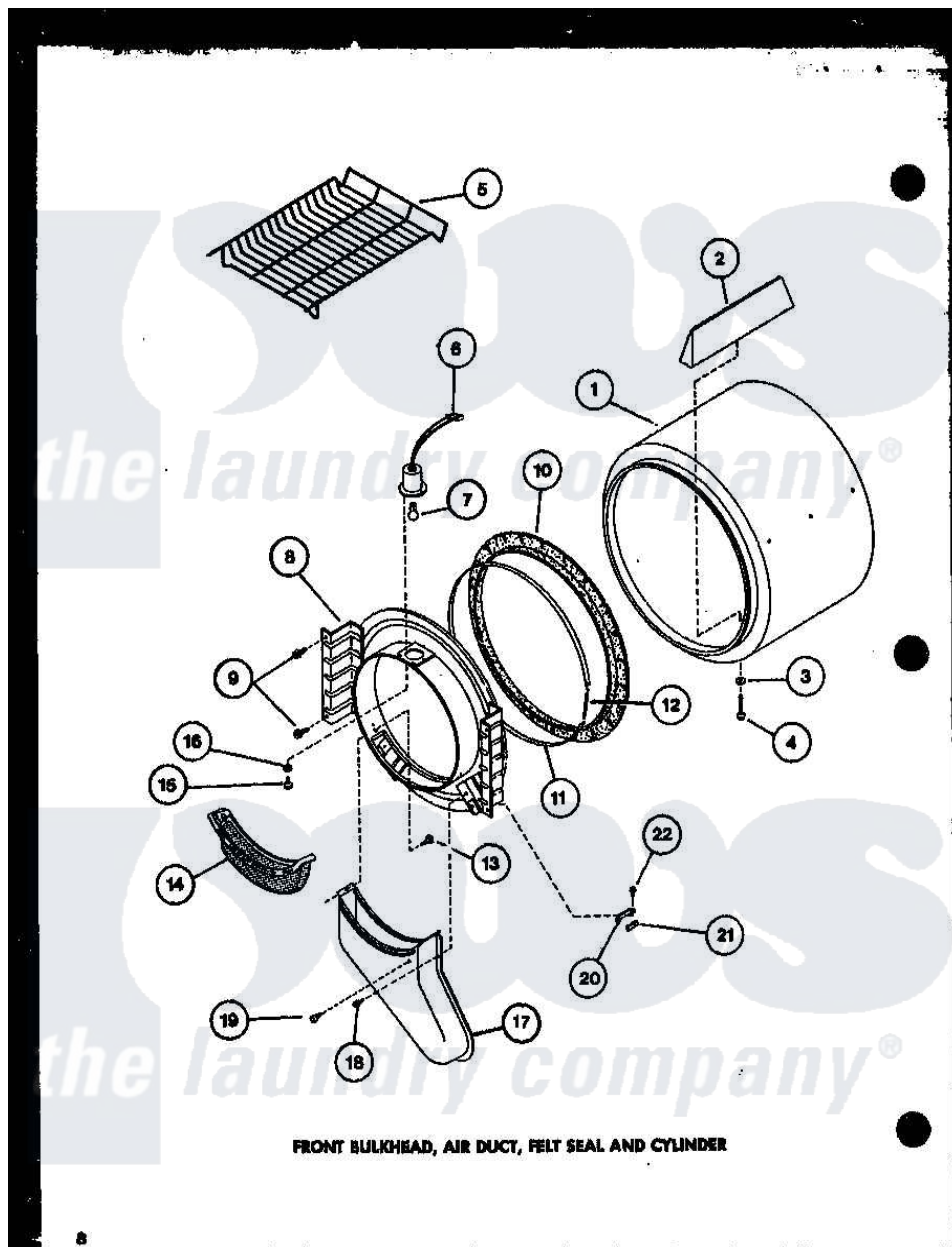

Amana LE1100 (BOM: P7762201W) 02 - FRONT BULKHEAD

FRONT BULKHEAD, AIR DUCT, FELT SEAL AND CYLINDER

Amana [Residential Amana LE1100 \(BOM: P7762201W\) Dryer Parts](#) Parts Diagram 02 - FRONT BULKHEAD
 Click on the part number to view part

Item	Original Part Number	Replaced By	Status	Part Description
1	R0603031		Not Available	ASSY,CYLINDER PACK
2	R0605553		Not Available	BAFFLE
3	R0600524	M0270519		Washer
4	R0600038		Not Available	SCREW
5	R0603572		Not Available	RACK, DRYING
8	R0603030		Not Available	ASSY BULK HEAD
9	R0600017		Not Available	SCREW
10	R0604508	56088		Assembly, Seal
11	R0605555		Not Available	STRAP, SEAL
12	R0605554	52310		Spring
13	R0600036	489464		Screw
14	R0603530	61376P		Filter, Lint-White W/Inst.
15	R0600047		Not Available	SCREW
16	R0600525		Not Available	LOCKWASHER
17	R0603531		Not Available	AIR DUCT
18	R0600039	489464		Screw

19	R0606523	Not Available	BUMPER
20	R0605556	61448	Glide, Cylinder-Rulon F
21	R0604507	510189	Pad Felt
22	R0600033	489464	Screw