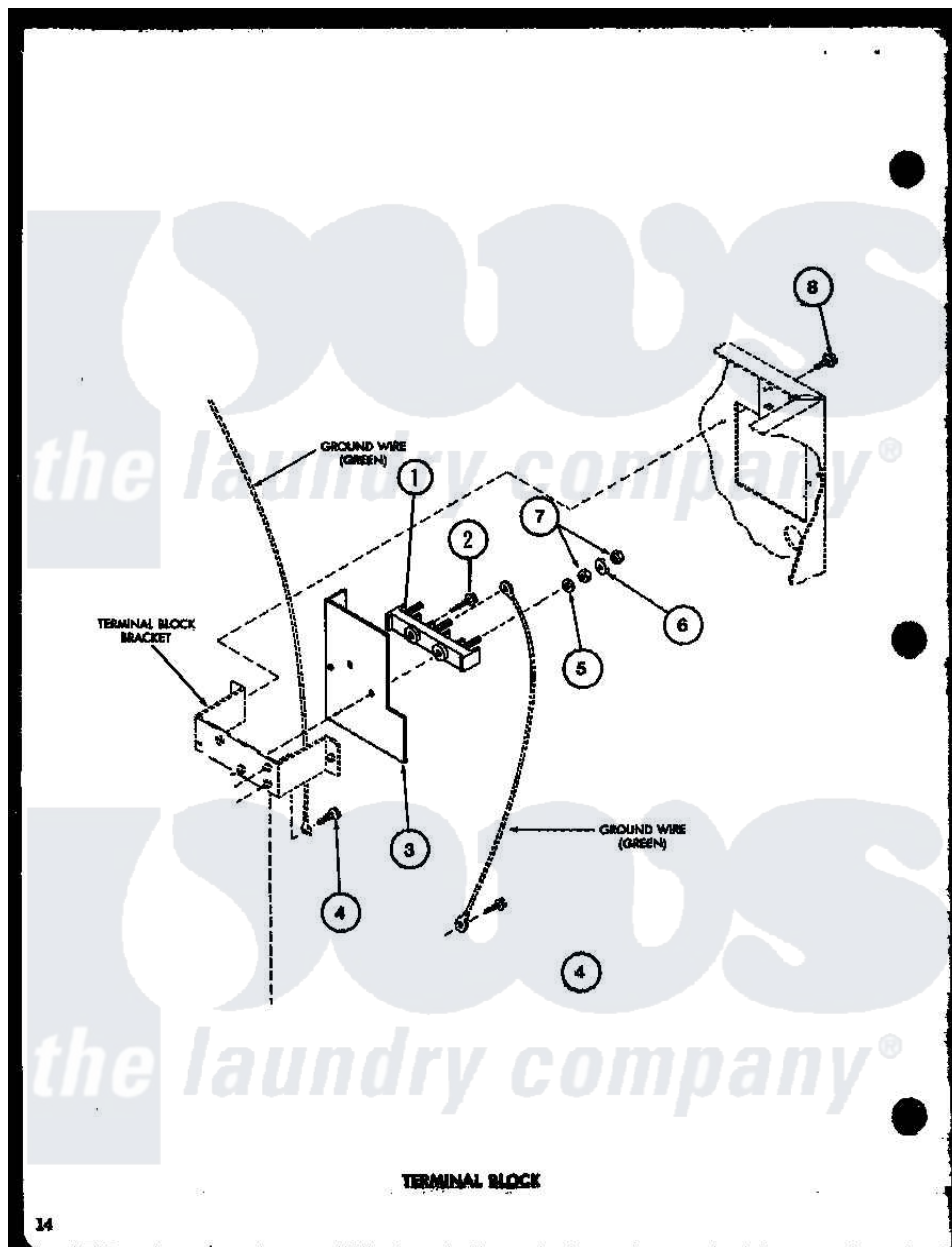

Amana LE1100 (BOM: P7762201W) 09 - TERMINAL BLOCK

Amana Residential Amana LE1100 (BOM: P7762201W) Dryer Parts Parts Diagram 09 - TERMINAL BLOCK

Click on the part number to view part

Item	Original Part Number	Replaced By	Status	Part Description
1	R0610057	33001244		Block, Terminal
2	R0600038		Not Available	SCREW
3	R0604510		Not Available	SHIELD
4	R0600028	27001200		Screw
5	R0600530		Not Available	WASHER
6	R0600527		Not Available	WASHER
7	R0601022		Not Available	NUT
8	R0600017		Not Available	SCREW