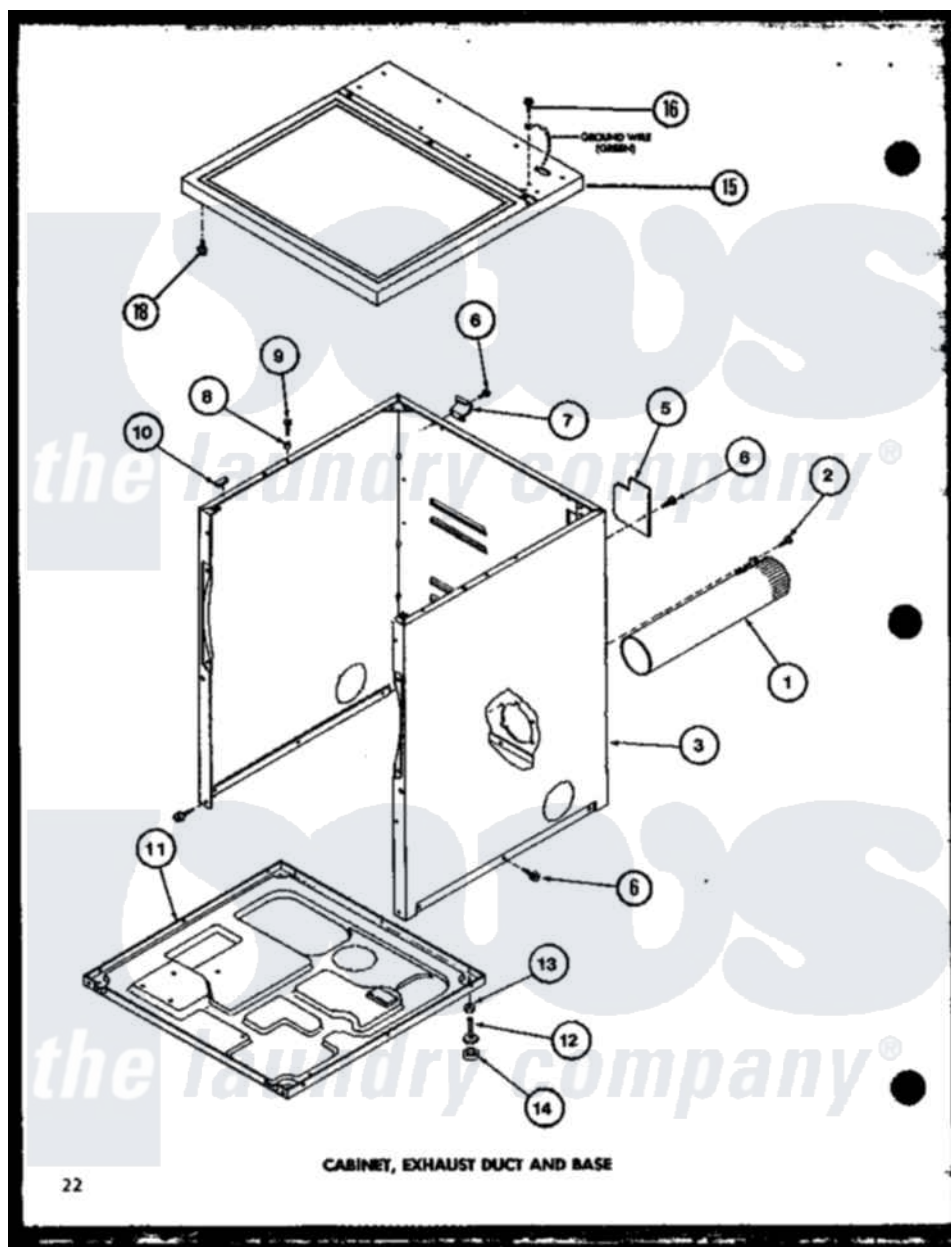

Amana LE1102 (BOM: P7762215W) 01 - CABINET

Amana Residential Amana LE1102 (BOM: P7762215W) Washer Parts Parts Diagram 01 - CABINET
 Click on the part number to view part

Item	Original Part Number	Replaced By	Status	Part Description
1	R0603041		Not Available	DUCT, EXHAUST
2	R0600052		Not Available	SCREW, HEX HEAD
3	R0603118		Not Available	CABINET W
"	R0603068		Not Available	xxxASSY, DRYER CABINET
5	R0603182	60821		Access Cover
6	R0600017		Not Available	SCREW
7	R0605711		Not Available	HINGE
8	R0603524	505187		Locator, Panel
9	R0600102	Y014874		Screw, Idler Arm And Sleeve
10	R0606519	Y56128		Pad, Bumper
11	R0603183	60811		Assembly, Base-Complete
12	R0600051	Y305086		Adjustable Leg And Nut
13	R0601021	62739		Nut, Lock
14	R0606525	Y314137		Foot, Rubber
15	R0603149		Not Available	TOP ASSY W
"	R0603148		Not Available	TOP, ASSY A