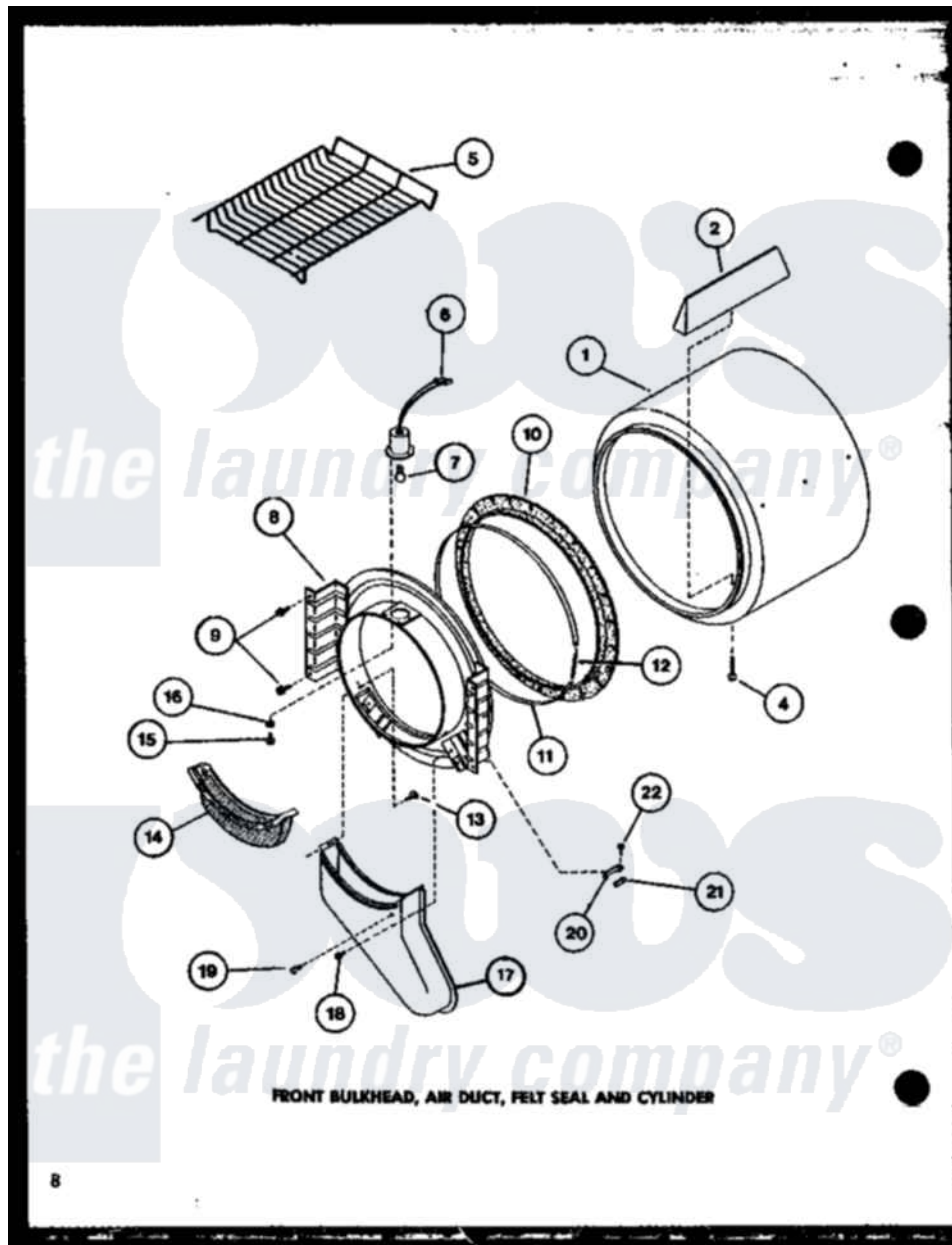

Amana LE1102 (BOM: P7762215W) 02 - FRONT BULKHEAD

Amana Residential Amana LE1102 (BOM: P7762215W) Washer Parts Parts Diagram 02 - FRONT BULKHEAD
 Click on the part number to view part

Item	Original Part Number	Replaced By	Status	Part Description
1	R0603176		Not Available	CYLINDER
2	R0605707		Not Available	BAFFLE CYLINDER SHORT
"	R0605706		Not Available	BAFFLE, CYLINDER LONG
4	R0600038		Not Available	SCREW
5	R0603572		Not Available	RACK, DRYING
8	R0603154		Not Available	FRONT BULKHEAD L
"	R0603155		Not Available	FRONT BULKHEAD W
9	R0600017		Not Available	SCREW
10	R0604508	56088		Assembly, Seal
11	R0605555		Not Available	STRAP, SEAL
12	R0605554	52310		Spring
13	R0600052		Not Available	SCREW, HEX HEAD
14	R0603594	61376P		Filter, Lint-White W/Inst.
15	R0600047		Not Available	SCREW
16	R0600525		Not Available	LOCKWASHER
17	R0603595		Not Available	AIR DUCT

18	R0600039	489464	Screw
19	R0606523	Not Available	BUMPER
20	R0605708	61448	Glide, Cylinder-Rulon F
21	R0604521	58049	Pad, Thin
22	R0600004	W10116760	Screw