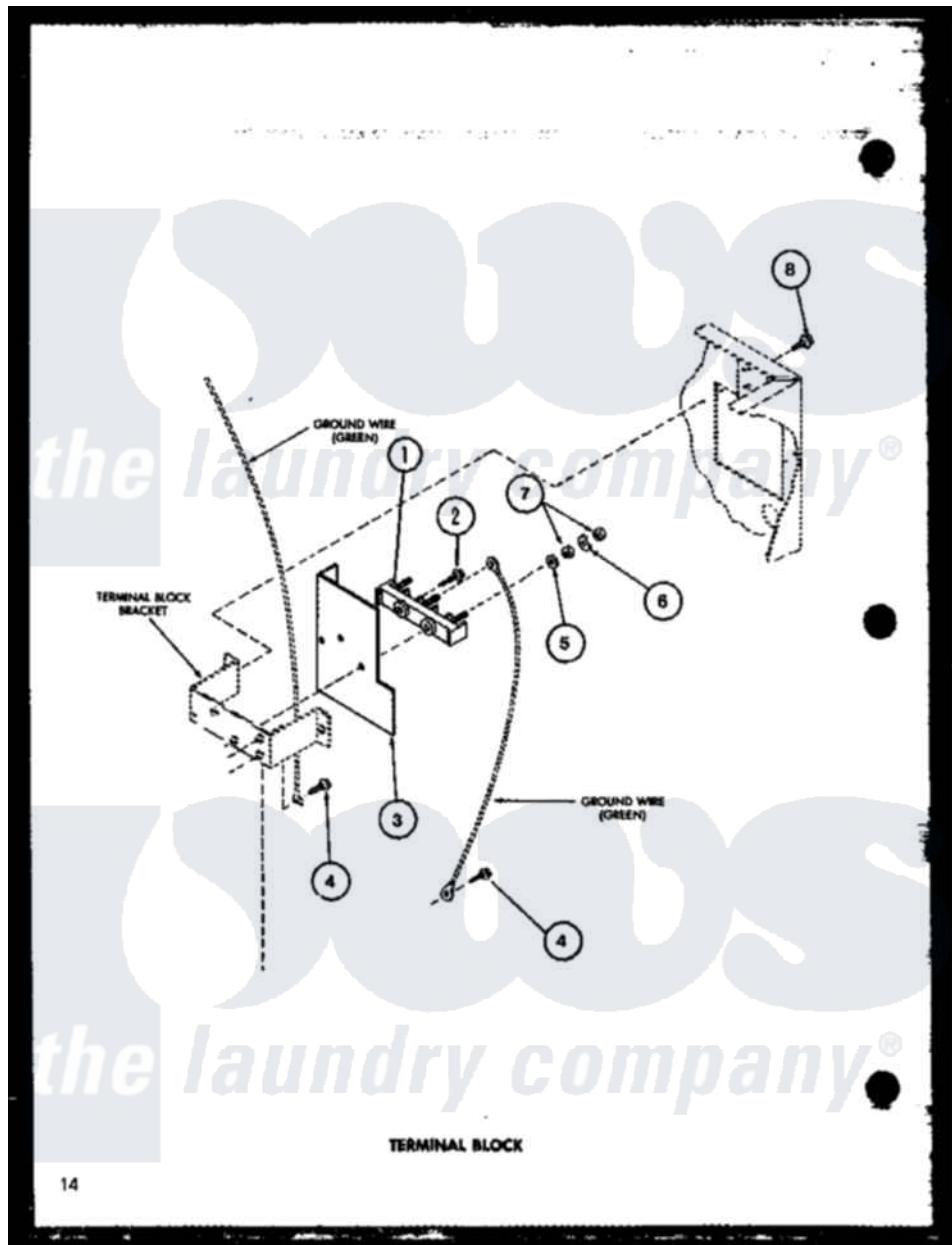

# Amana LE1102 (BOM: P7762215W) 09 - TERMINAL BLOCK

Amana Residential Amana LE1102 (BOM: P7762215W) Washer Parts Parts Diagram 09 - TERMINAL BLOCK  
 Click on the part number to view part

Item	Original Part Number	Replaced By	Status	Part Description
1	R0605013	<a href="#">33001244</a>		Block, Terminal
2	R0600038		Not Available	SCREW
3	R0604510		Not Available	SHIELD
4	R0600055	<a href="#">20530</a>		Screw, 10-24 x 3/8 Hex
5	R0600530		Not Available	WASHER
6	R0600527		Not Available	WASHER
7	R0601022		Not Available	NUT
8	R0600017		Not Available	SCREW