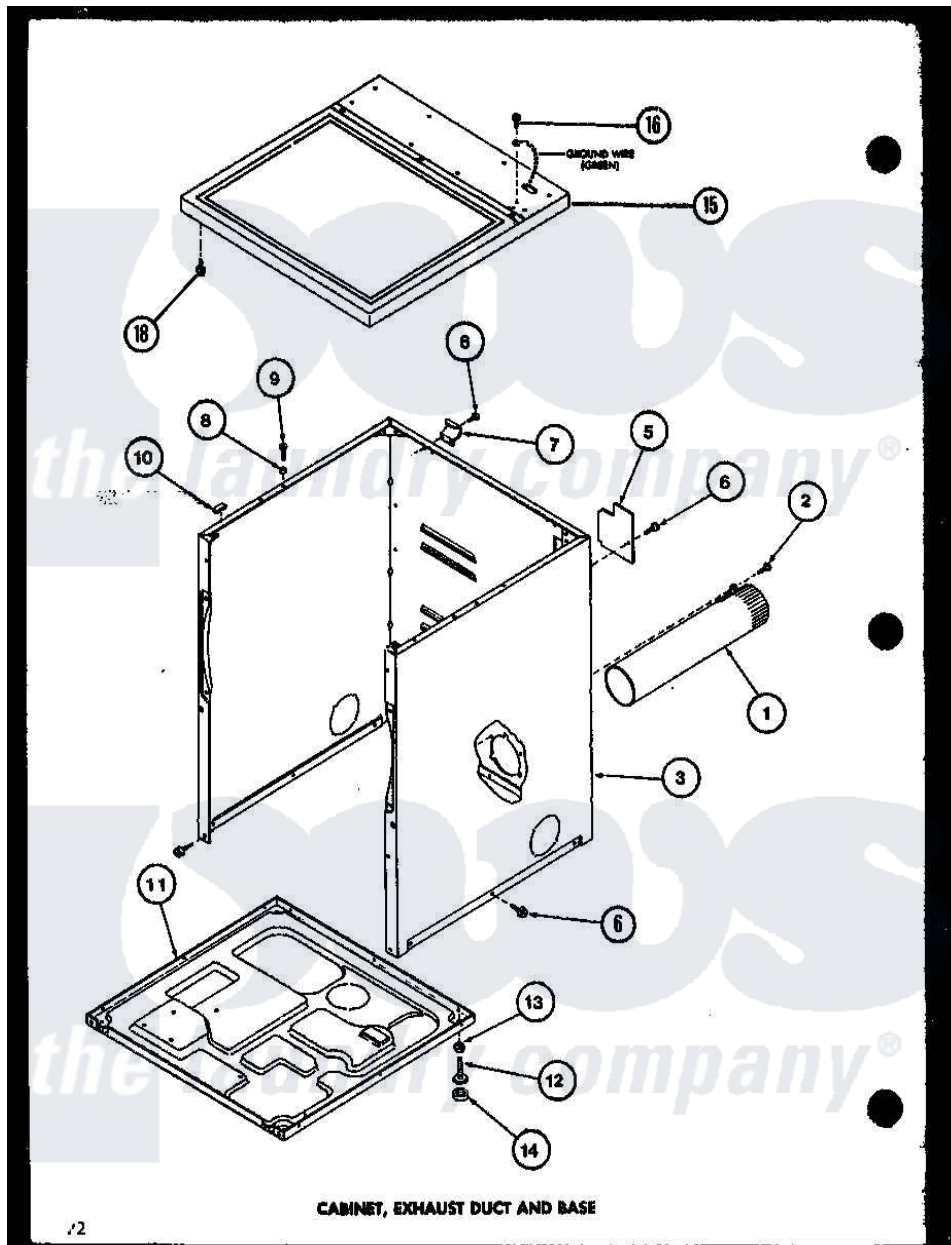

Amana LE1102 (BOM: P7762225W) 01 - CABINET

CABINET, EXHAUST DUCT AND BASE

Amana Residential Amana LE1102 (BOM: P7762225W) Dryer Parts Parts Diagram 01 - CABINET
 Click on the part number to view part

Item	Original Part Number	Replaced By	Status	Part Description
1	R0603041		Not Available	DUCT, EXHAUST
2	R0600052		Not Available	SCREW, HEX HEAD
3	R0603118		Not Available	CABINET W
"	R0603068		Not Available	xxxASSY, DRYER CABINET
5	R0603182	60821		Access Cover
6	R0600017		Not Available	SCREW
7	R0605711		Not Available	HINGE
8	R0603524	505187		Locator, Panel
9	R0600102	Y014874		Screw, Idler Arm And Sleeve
10	R0606519	Y56128		Pad, Bumper
11	R0603183	60811		Assembly, Base-Complete
12	R0600051	Y305086		Adjustable Leg And Nut
13	R0601021	62739		Nut, Lock
14	R0606525	Y314137		Foot, Rubber
15	R0603149		Not Available	TOP ASSY W
"	R0603148		Not Available	TOP, ASSY A