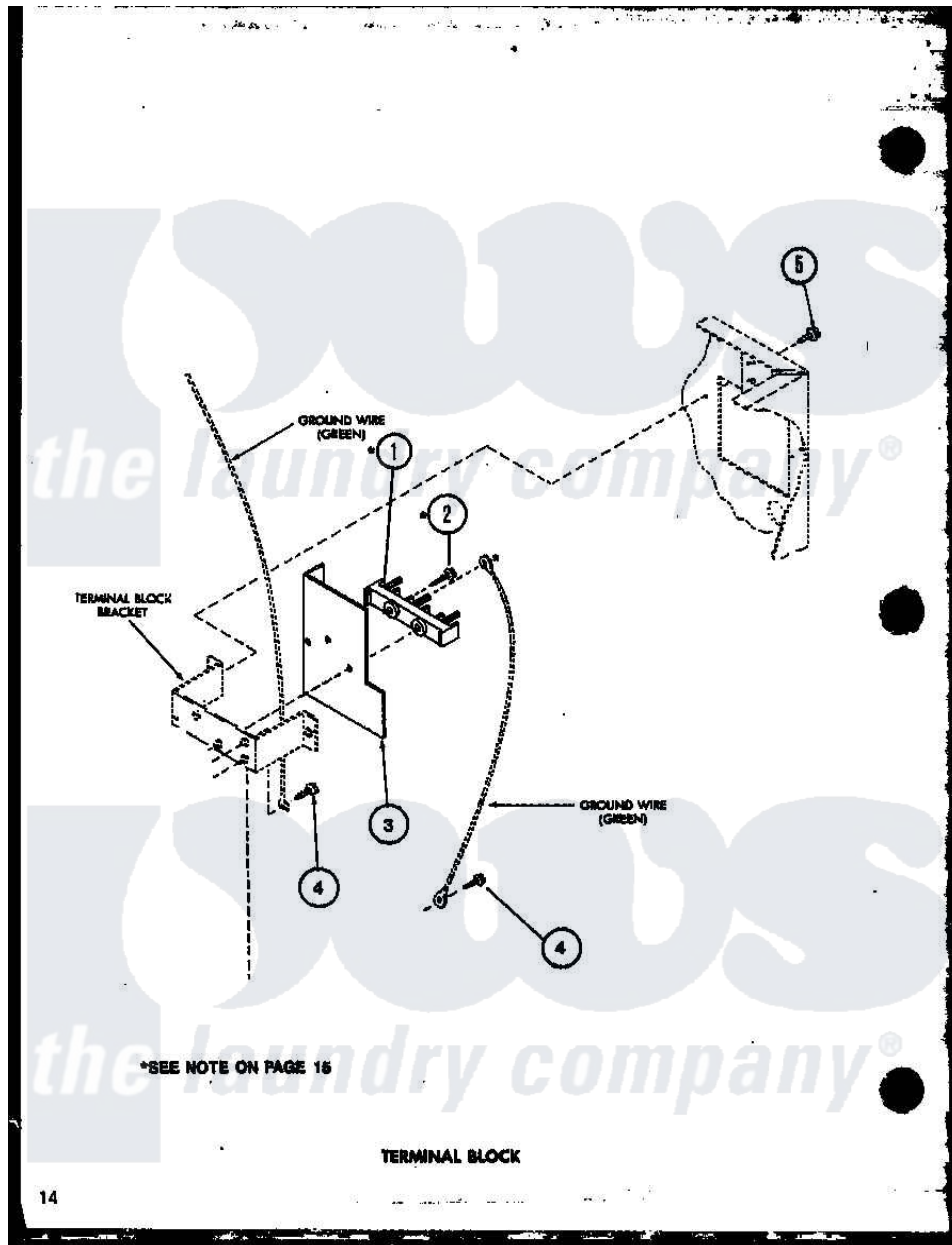

Amana LE1102 (BOM: P7762225W) 08 - TERMINAL BLOCK

Amana Residential Amana LE1102 (BOM: P7762225W) Dryer Parts Parts Diagram 08 - TERMINAL BLOCK
 Click on the part number to view part

Item	Original Part Number	Replaced By	Status	Part Description
1	R0605088		Not Available	TERMINAL BLOCK
2	R0600105	501285		Screw, No.12 X 9/16-Pla
3	R0604510		Not Available	SHIELD
4	R0600055	20530		Screw, 10-24 x 3/8 Hex
5	R0600017		Not Available	SCREW