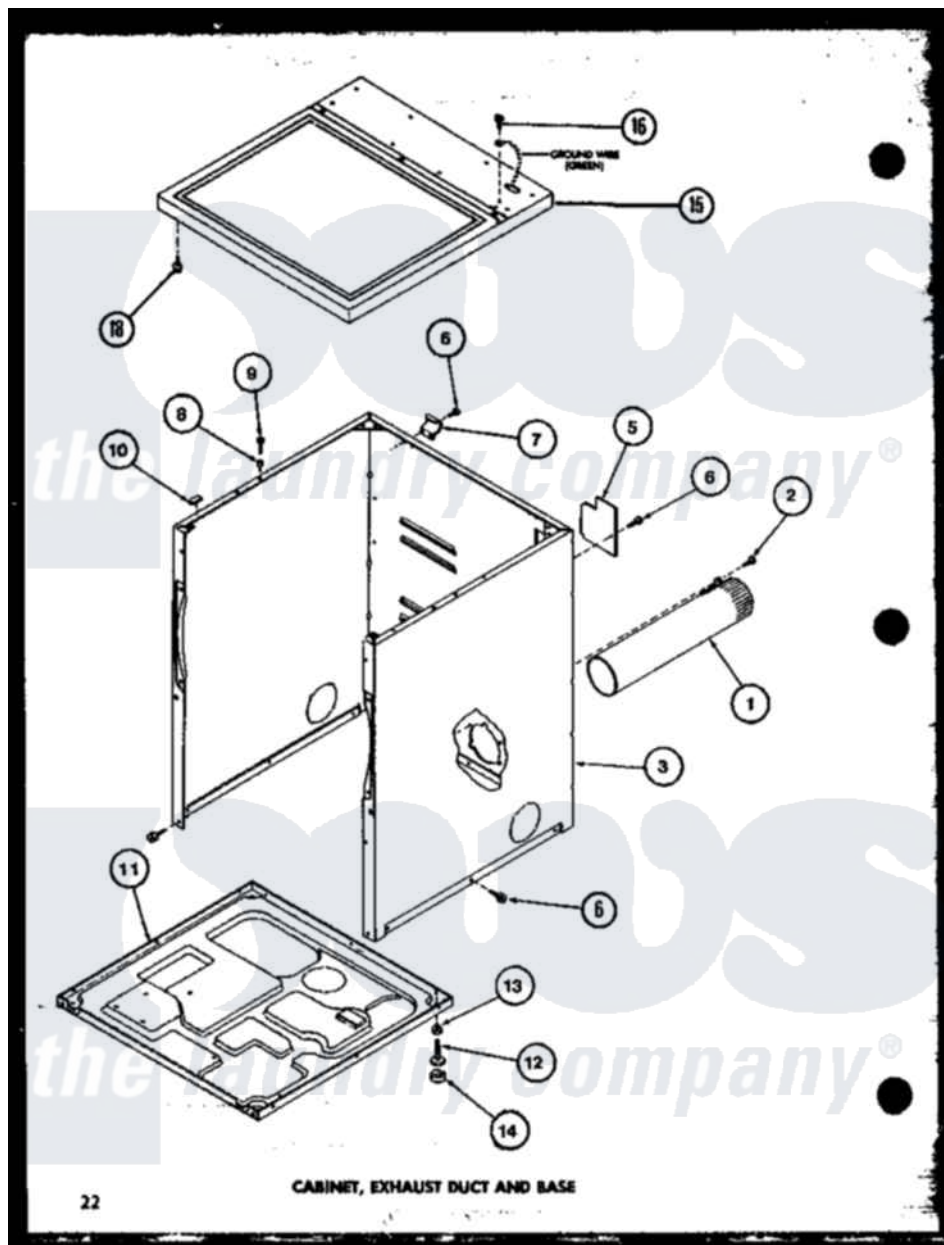

Amana LE2102L (BOM: P1118302W L) 01 - CABINET

Amana Residential Amana LE2102L (BOM: P1118302W L) Dryer Parts Parts Diagram 01 - CABINET
 Click on the part number to view part

Item	Original Part Number	Replaced By	Status	Part Description
1	R0603041		Not Available	DUCT, EXHAUST
2	R0600052		Not Available	SCREW, HEX HEAD
3	R0603243		Not Available	CABINET, GOLD
"	R0603118		Not Available	CABINET W
"	R0603068		Not Available	xxxASSY, DRYER CABINET
5	R0603182	60821		Access Cover
6	R0600017		Not Available	SCREW
7	R0605711		Not Available	HINGE
8	R0603524	505187		Locator, Panel
9	R0600102	Y014874		Screw, Idler Arm And Sleeve
10	R0606519	Y56128		Pad, Bumper
11	R0603183	60811		Assembly, Base-Complete
12	R0600051	Y305086		Adjustable Leg And Nut
13	R0601021	62739		Nut, Lock
14	R0606525	Y314137		Foot, Rubber
15	R0603244		Not Available	CABINET, TOP GOLD

"	R0603229	Not Available	TOP, CABINET W
"	R0603230	Not Available	TOP, CABINET L
16	R0600040	Not Available	SCREW
18	R0600017	Not Available	SCREW