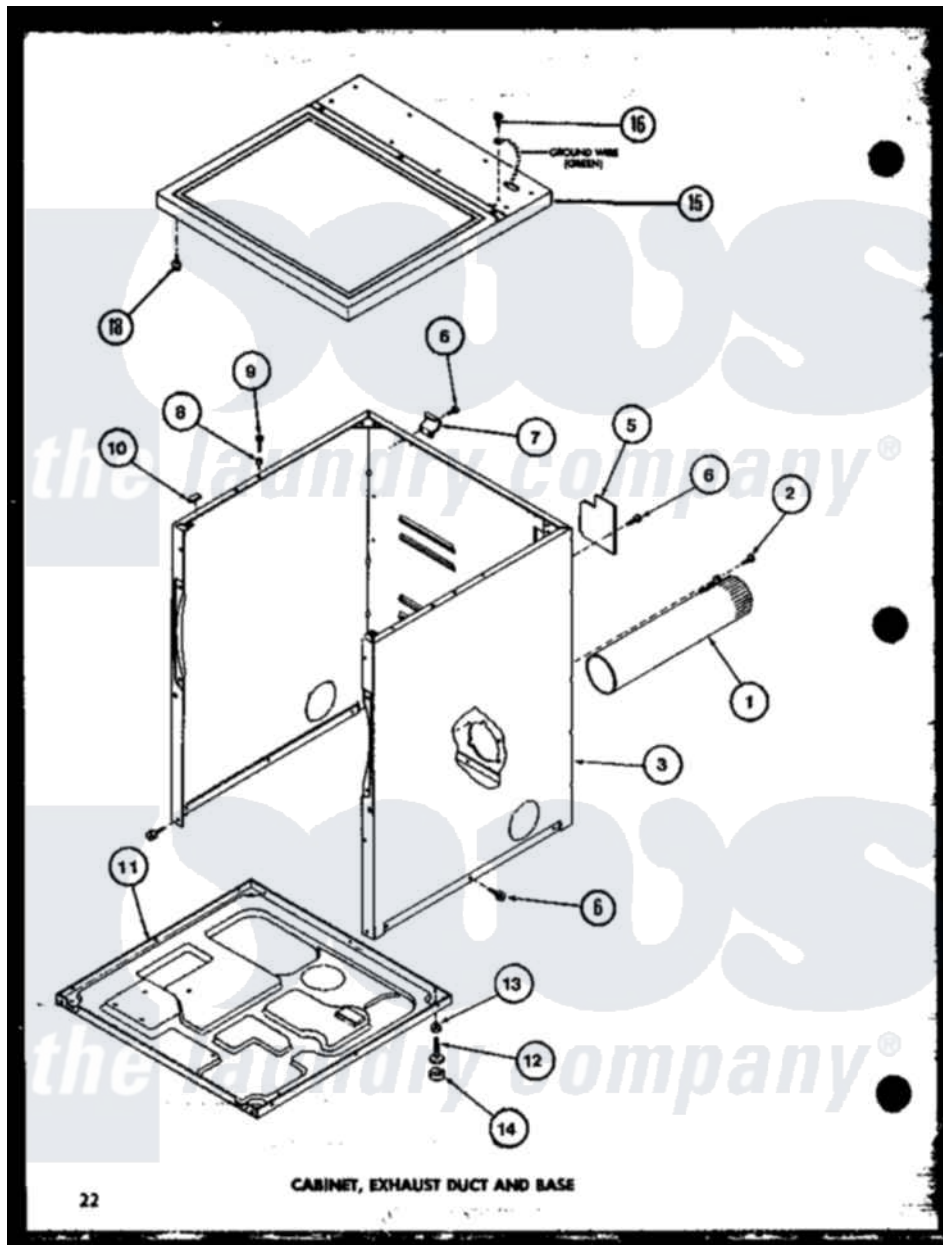

Amana LE2102W (BOM: P1118301W W) 01 - CABINET

Amana Residential Amana LE2102W (BOM: P1118301W W) Dryer Parts Parts Diagram 01 - CABINET
 Click on the part number to view part

Item	Original Part Number	Replaced By	Status	Part Description
1	R0603041		Not Available	DUCT, EXHAUST
2	R0600052		Not Available	SCREW, HEX HEAD
3	R0603243		Not Available	CABINET, GOLD
"	R0603118		Not Available	CABINET W
"	R0603068		Not Available	xxxASSY, DRYER CABINET
5	R0603182	60821		Access Cover
6	R0600017		Not Available	SCREW
7	R0605711		Not Available	HINGE
8	R0603524	505187		Locator, Panel
9	R0600102	Y014874		Screw, Idler Arm And Sleeve
10	R0606519	Y56128		Pad, Bumper
11	R0603183	60811		Assembly, Base-Complete
12	R0600051	Y305086		Adjustable Leg And Nut
13	R0601021	62739		Nut, Lock
14	R0606525	Y314137		Foot, Rubber
15	R0603244		Not Available	CABINET, TOP GOLD

"	R0603229	Not Available	TOP, CABINET W
"	R0603230	Not Available	TOP, CABINET L
16	R0600040	Not Available	SCREW
18	R0600017	Not Available	SCREW