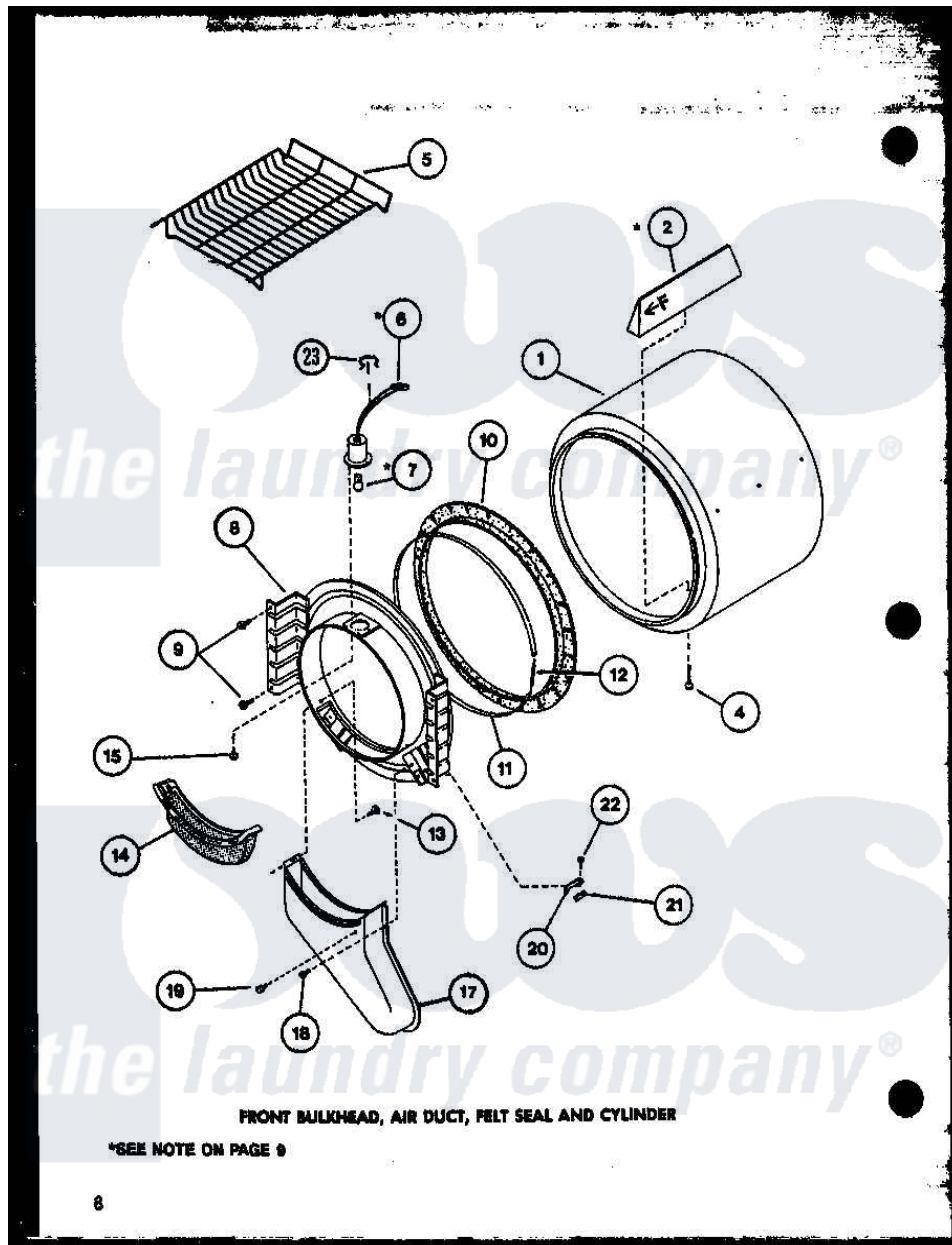

# Amana LE2102W (BOM: P1118301W W) 02 - FRONT BULKHEAD

Amana [Residential Amana LE2102W \(BOM: P1118301W W\) Dryer Parts](#) Parts Diagram 02 - FRONT BULKHEAD  
 Click on the part number to view part

| Item | Original Part Number | Replaced By            | Status        | Part Description           |
|------|----------------------|------------------------|---------------|----------------------------|
| 1    | R0603176             |                        | Not Available | CYLINDER                   |
| 2    | R0605707             |                        | Not Available | BAFFLE CYLINDER SHORT      |
| "    | R0605706             |                        | Not Available | BAFFLE, CYLINDER LONG      |
| 4    | R0600038             |                        | Not Available | SCREW                      |
| 5    | R0603572             |                        | Not Available | RACK, DRYING               |
| 8    | R0603228             |                        | Not Available | BULKHEAD FRONT W           |
| 9    | R0600017             |                        | Not Available | SCREW                      |
| 10   | R0604508             | <a href="#">56088</a>  |               | Assembly, Seal             |
| 11   | R0605555             |                        | Not Available | STRAP, SEAL                |
| 12   | R0605554             | <a href="#">52310</a>  |               | Spring                     |
| 13   | R0600052             |                        | Not Available | SCREW, HEX HEAD            |
| 14   | R0603594             | <a href="#">61376P</a> |               | Filter, Lint-White W/Inst. |
| 15   | R0600093             | <a href="#">31260</a>  |               | Screw, No.8 X 3/8 Ind H    |
| 17   | R0603595             |                        | Not Available | AIR DUCT                   |
| 18   | R0600039             | <a href="#">489464</a> |               | Screw                      |
| 19   | R0606523             |                        | Not Available | BUMPER                     |