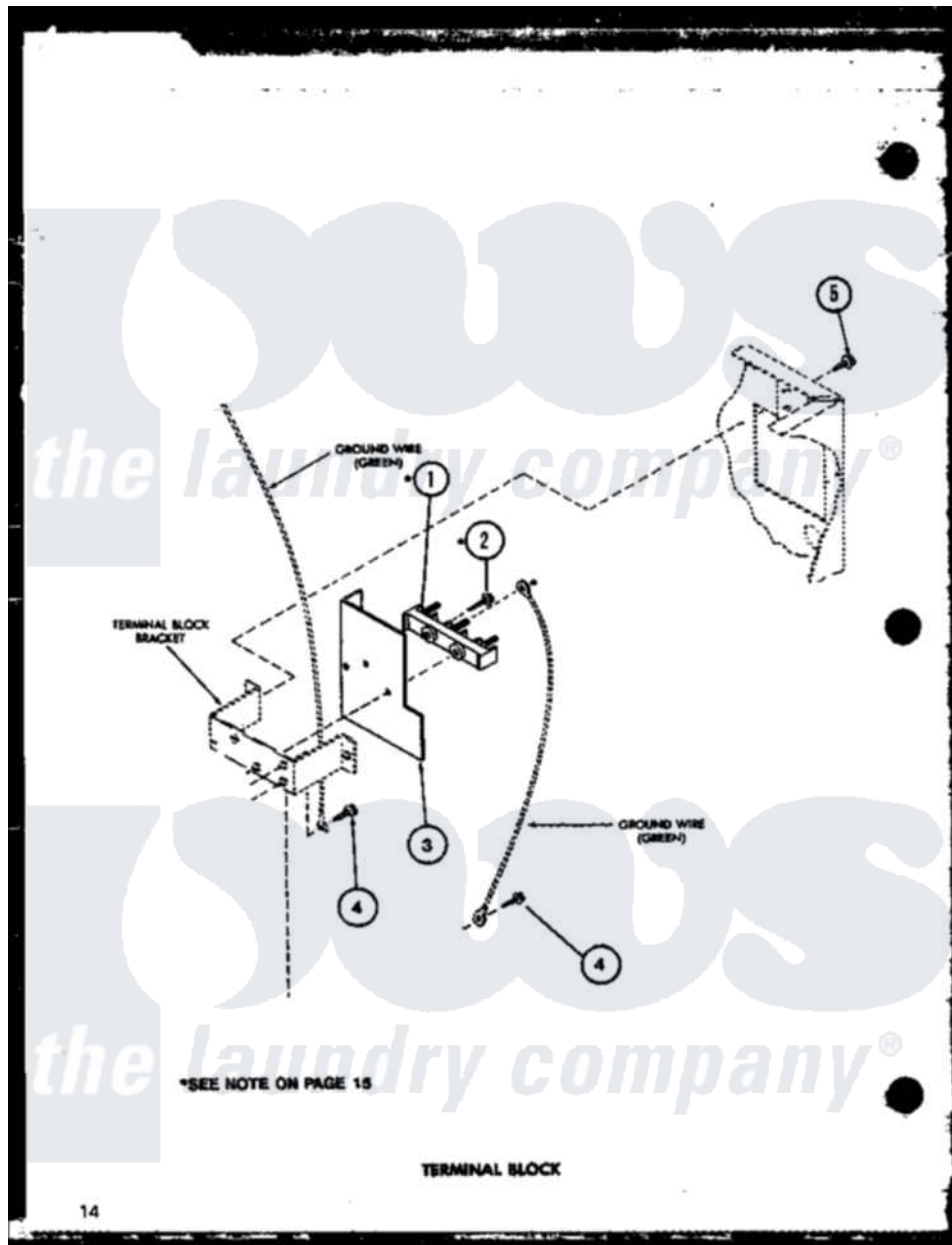

Amana LE2102W (BOM: P1118301W W) 08 - TERMINAL BLOCK

Amana Residential Amana LE2102W (BOM: P1118301W W) Dryer Parts Parts Diagram 08 - TERMINAL BLOCK
 Click on the part number to view part

Item	Original Part Number	Replaced By	Status	Part Description
1	R0605088		Not Available	TERMINAL BLOCK
2	R0600105	501285		Screw, No.12 X 9/16-Pla
3	R0604510		Not Available	SHIELD
4	R0600055	20530		Screw, 10-24 x 3/8 Hex
5	R0600017		Not Available	SCREW