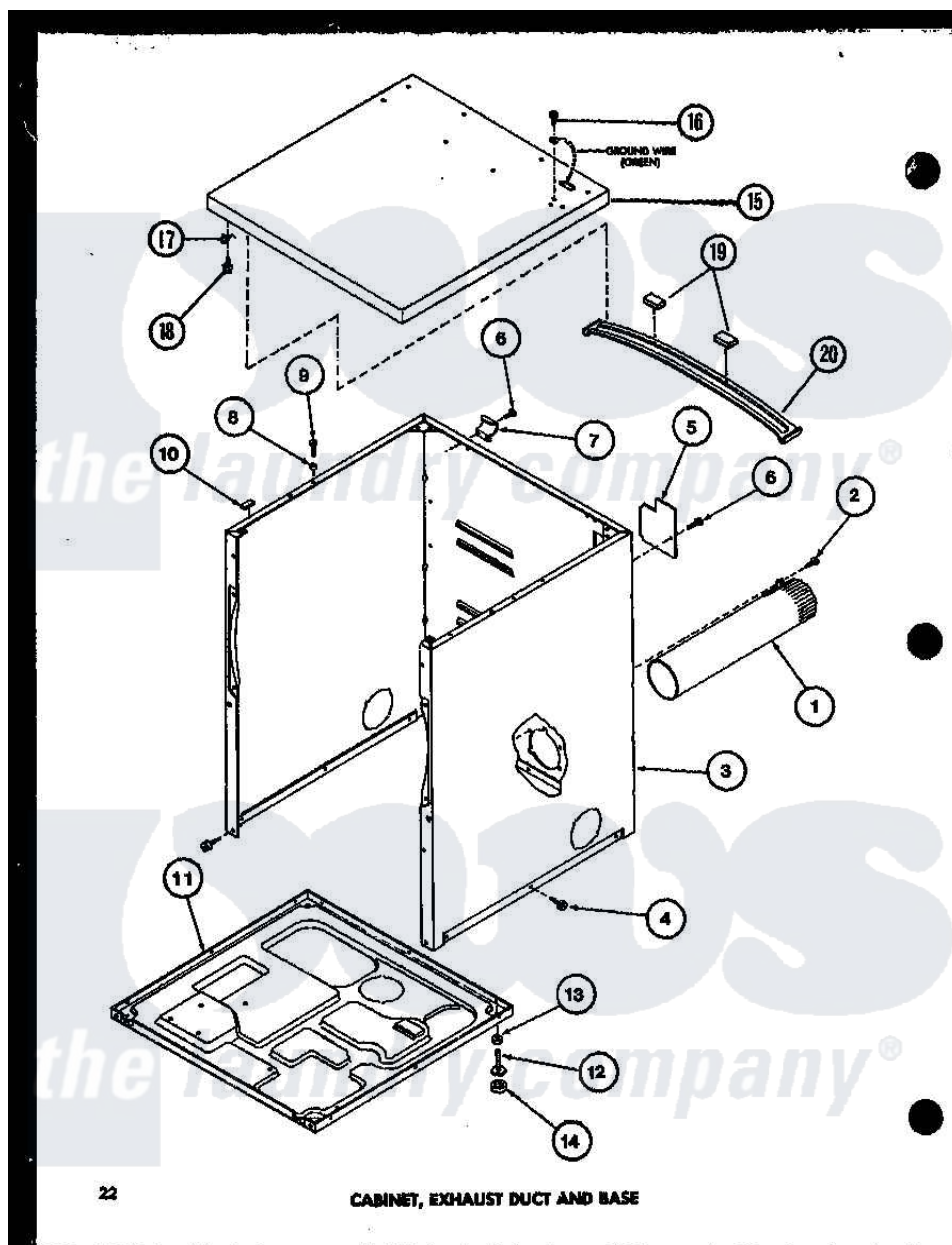

Amana LE2400 (BOM: P7762202W) 01 - CABINET

22

CABINET, EXHAUST DUCT AND BASE

Amana Residential Amana LE2400 (BOM: P7762202W) Dryer Parts Parts Diagram 01 - CABINET

[Click on the part number to view part](#)

Item	Original Part Number	Replaced By	Status	Part Description
1	R0603041		Not Available	DUCT, EXHAUST
2	R0600052		Not Available	SCREW, HEX HEAD
3	R0603068		Not Available	xxxASSY, DRYER CABINET
"	R0603067		Not Available	CABINET H GOLD
"	R0603118		Not Available	CABINET W
4	R0600028	<a href="#">27001200</a>		Screw
5	R0603040	<a href="#">60821</a>		Access Cover
6	R0600017		Not Available	SCREW
7	R0605567		Not Available	HINGE
8	R0603524	<a href="#">505187</a>		Locator, Panel
9	R0600031	<a href="#">Y014874</a>		Screw, Idler Arm And Sleeve
10	R0606519	<a href="#">Y56128</a>		Pad, Bumper
11	R0603028	<a href="#">60811</a>		Assembly, Base-Complete
12	R0600051	<a href="#">Y305086</a>		Adjustable Leg And Nut
13	R0601021	<a href="#">62739</a>		Nut, Lock
14	R0606525	<a href="#">Y314137</a>		Foot, Rubber

15	R0603111	Not Available	PANEL, TOP ASSY
"	R0603113	Not Available	CABINET TOP
"	R0603112	Not Available	CABINET TOP
16	R0600055	<a href="#">20530</a>	Screw, 10-24 x 3/8 Hex
17	R0601005	<a href="#">36020</a>	Nut-10-24
18	R0600010	Not Available	SCREW
19	R0606520	Not Available	PAD
20	R0605550	Not Available	BRACE