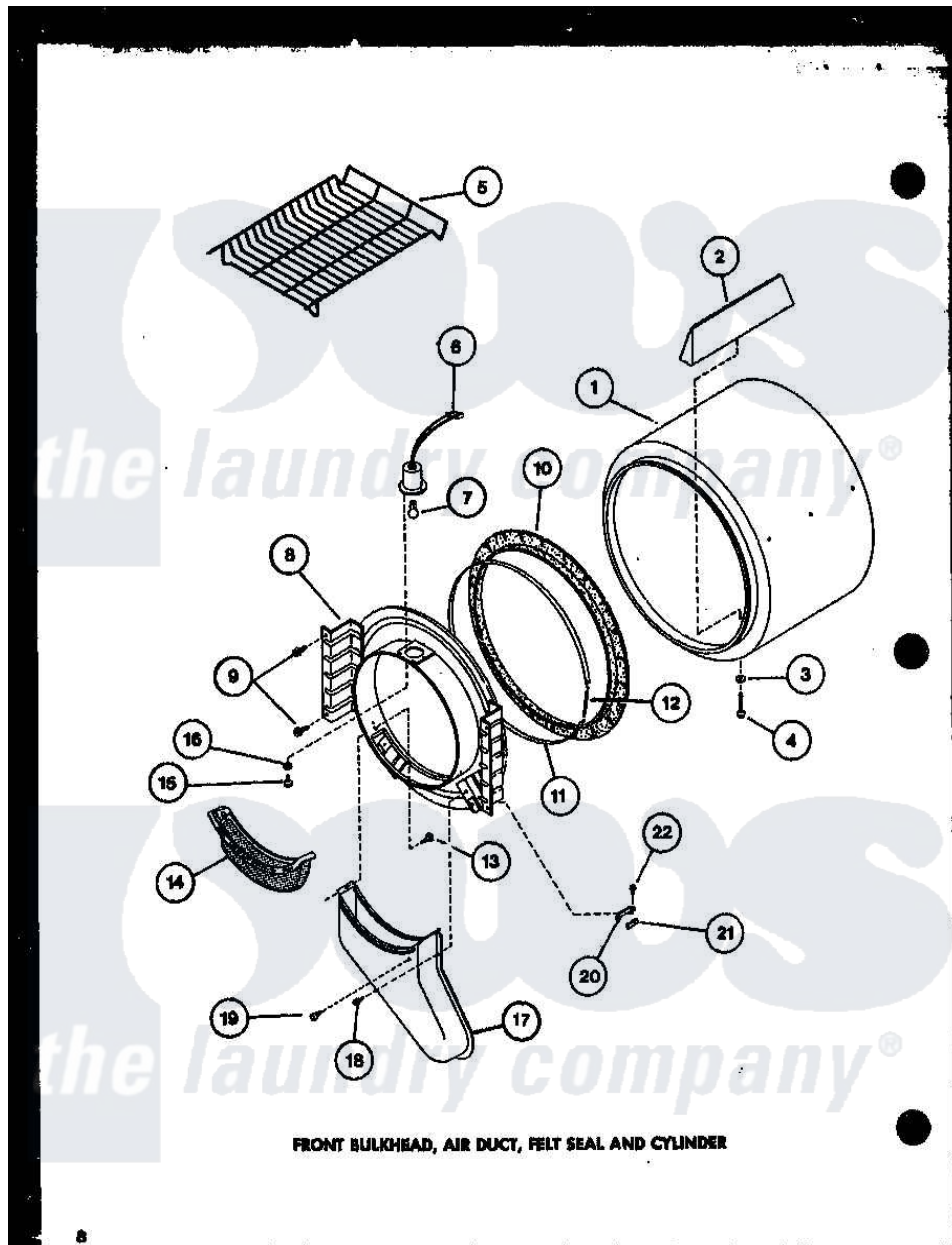

# Amana LE2400 (BOM: P7762202W) 02 - FRONT BULKHEAD

FRONT BULKHEAD, AIR DUCT, FELT SEAL AND CYLINDER

Amana [Residential Amana LE2400 \(BOM: P7762202W\) Dryer Parts](#) Parts Diagram 02 - FRONT BULKHEAD  
 Click on the part number to view part

Item	Original Part Number	Replaced By	Status	Part Description
1	R0603031		Not Available	ASSY,CYLINDER PACK
2	R0605553		Not Available	BAFFLE
3	R0600524	<a href="#">M0270519</a>		Washer
4	R0600038		Not Available	SCREW
5	R0603572		Not Available	RACK, DRYING
8	R0603030		Not Available	ASSY BULK HEAD
9	R0600017		Not Available	SCREW
10	R0604508	<a href="#">56088</a>		Assembly, Seal
11	R0605555		Not Available	STRAP, SEAL
12	R0605554	<a href="#">52310</a>		Spring
13	R0600036	<a href="#">489464</a>		Screw
14	R0603530	<a href="#">61376P</a>		Filter, Lint-White W/Inst.
15	R0600047		Not Available	SCREW
16	R0600525		Not Available	LOCKWASHER
17	R0603531		Not Available	AIR DUCT
18	R0600039	<a href="#">489464</a>		Screw

19	R0606523	Not Available	BUMPER
20	R0605556	<a href="#">61448</a>	Glide, Cylinder-Rulon F
21	R0604507	<a href="#">510189</a>	Pad Felt
22	R0600033	<a href="#">489464</a>	Screw