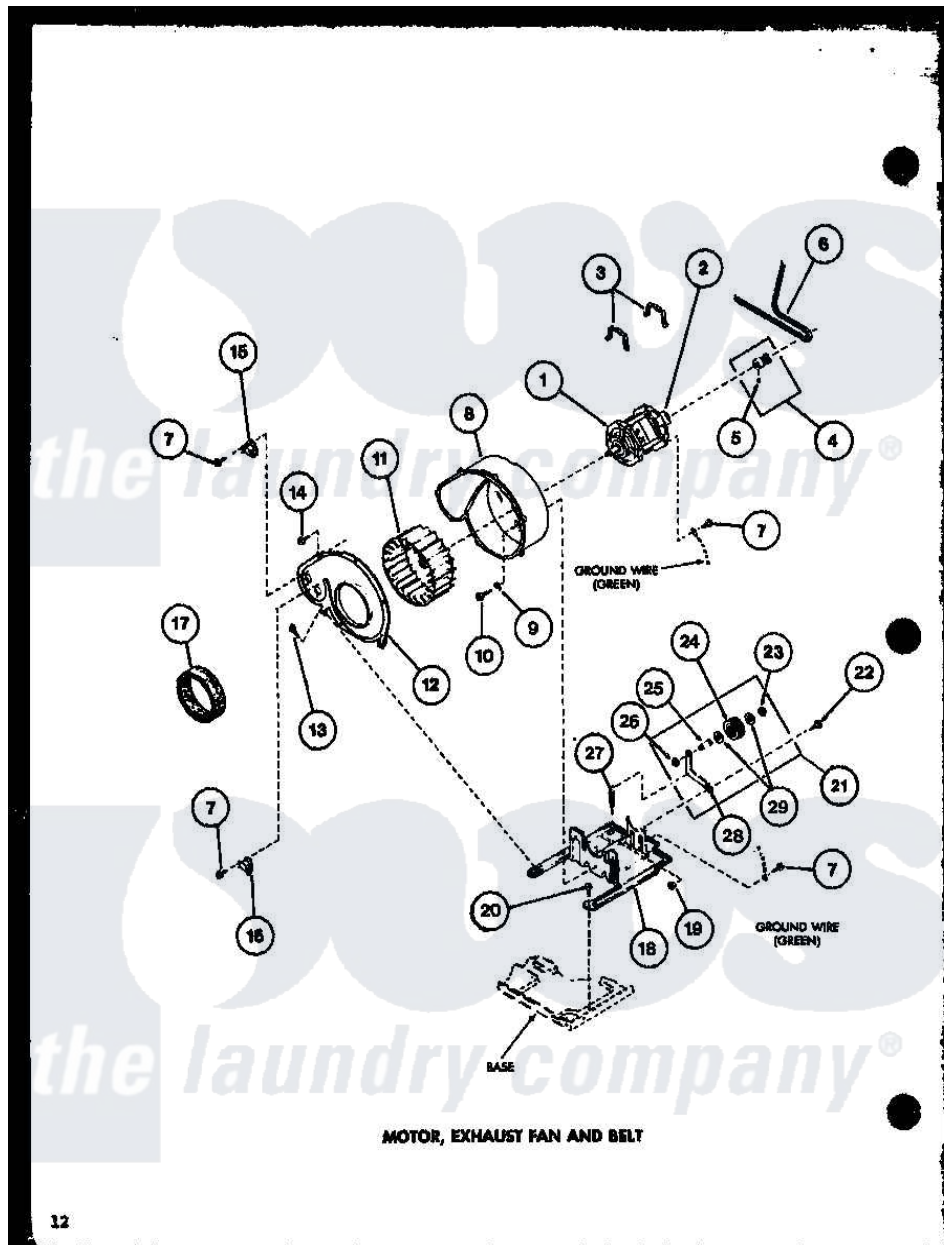

Amana LE2400 (BOM: P7762202W) 05 - MOTOR

Amana Residential Amana LE2400 (BOM: P7762202W) Dryer Parts Parts Diagram 05 - MOTOR
 Click on the part number to view part

Item	Original Part Number	Replaced By	Status	Part Description
1	R0607005	915P3		Motor-Drve
2	R0602516			Motor Switch
"	R0602517		Not Available	SWITCH
3	R0601526	660658		Clamp, Motor Mounting 343481 685441
4	R0610059		Not Available	KIT,PULLEY & SETSCREW
5	R0600042		Not Available	SET SCREW
6	R0606549	40111201		Belt, Cylinder
7	R0600033	489464		Screw
8	R0603034	56020		Housing, Blower
9	R0600529	20176		Washer, .2656 ID x 9/16 OD
10	R0600028	27001200		Screw
11	R0603532	510139P		Assembly Blower Fan Package
12	R0603033		Not Available	HSG COVER
13	R0600001	W10116760		Screw
14	R0600004	W10116760		Screw

15	R0611001	56410		Thermostat
16	R0611002		Not Available	THERMOSTAT
17	R0604509		Not Available	FELT SEAL
18	R0605562	503613		Mount, Motor
19	R0601011	27001225		Nut, Jam Mid Lock 1/4-20
20	R0600017		Not Available	SCREW
21	R0610019	56170P		Assembly- Idle
22	R0600043		Not Available	SCREW
23	R0601527	23748		Ring, Retaining
24	R0609504	Y54414		Assembly, Wheel And Bearing
25	R0605560	56461		Shaft
26	R0601009	358160		Nut
27	R0605563	56076		Spring, Idler
28	R0605561		Not Available	LEVER, IDLER
29	R0600526	52549		Washer, 501 ID X3/4 Odx