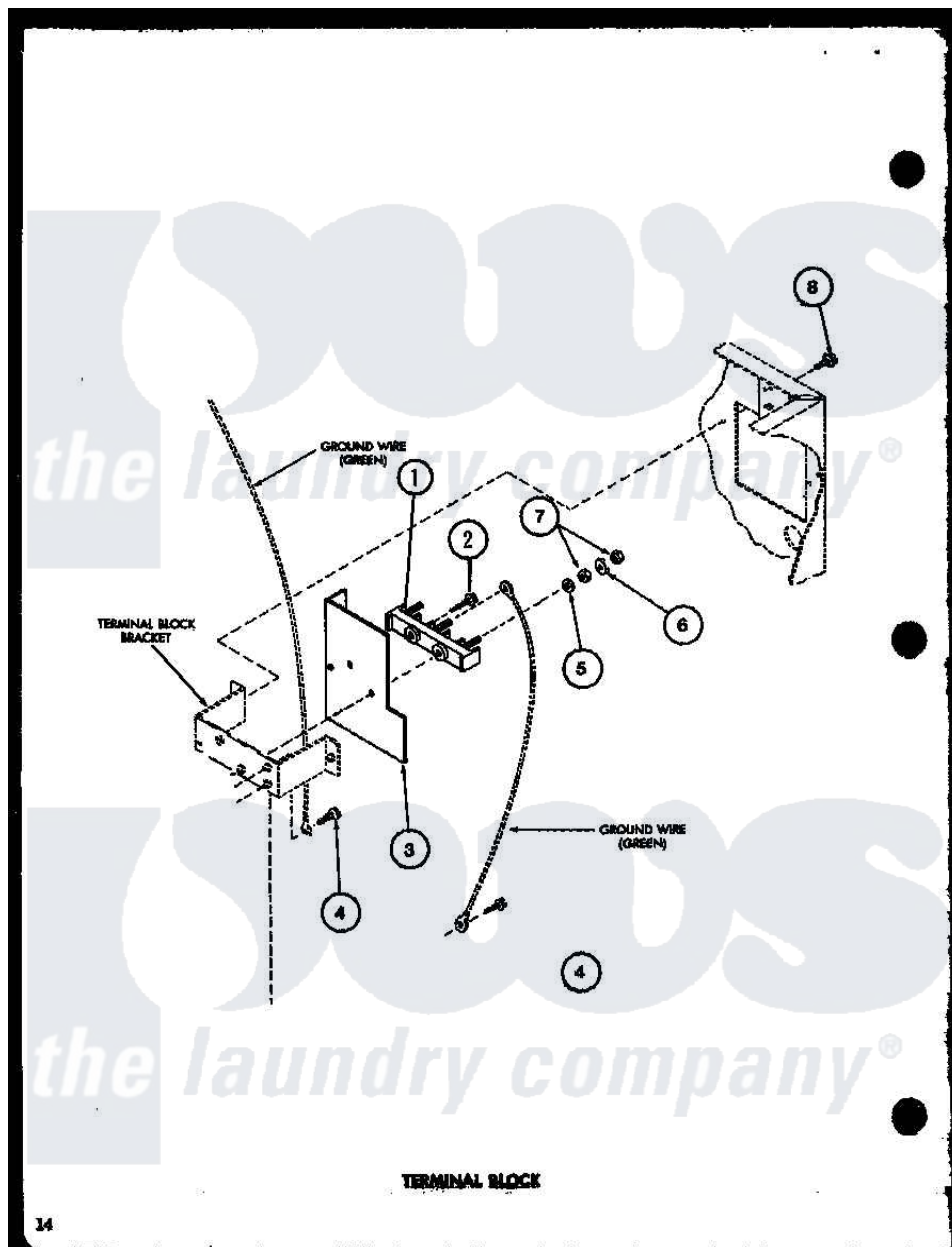

Amana LE2400 (BOM: P7762202W) 09 - TERMINAL BLOCK

Amana Residential Amana LE2400 (BOM: P7762202W) Dryer Parts Parts Diagram 09 - TERMINAL BLOCK

Click on the part number to view part

Item	Original Part Number	Replaced By	Status	Part Description
1	R0610057	33001244		Block, Terminal
2	R0600038		Not Available	SCREW
3	R0604510		Not Available	SHIELD
4	R0600028	27001200		Screw
5	R0600530		Not Available	WASHER
6	R0600527		Not Available	WASHER
7	R0601022		Not Available	NUT
8	R0600017		Not Available	SCREW